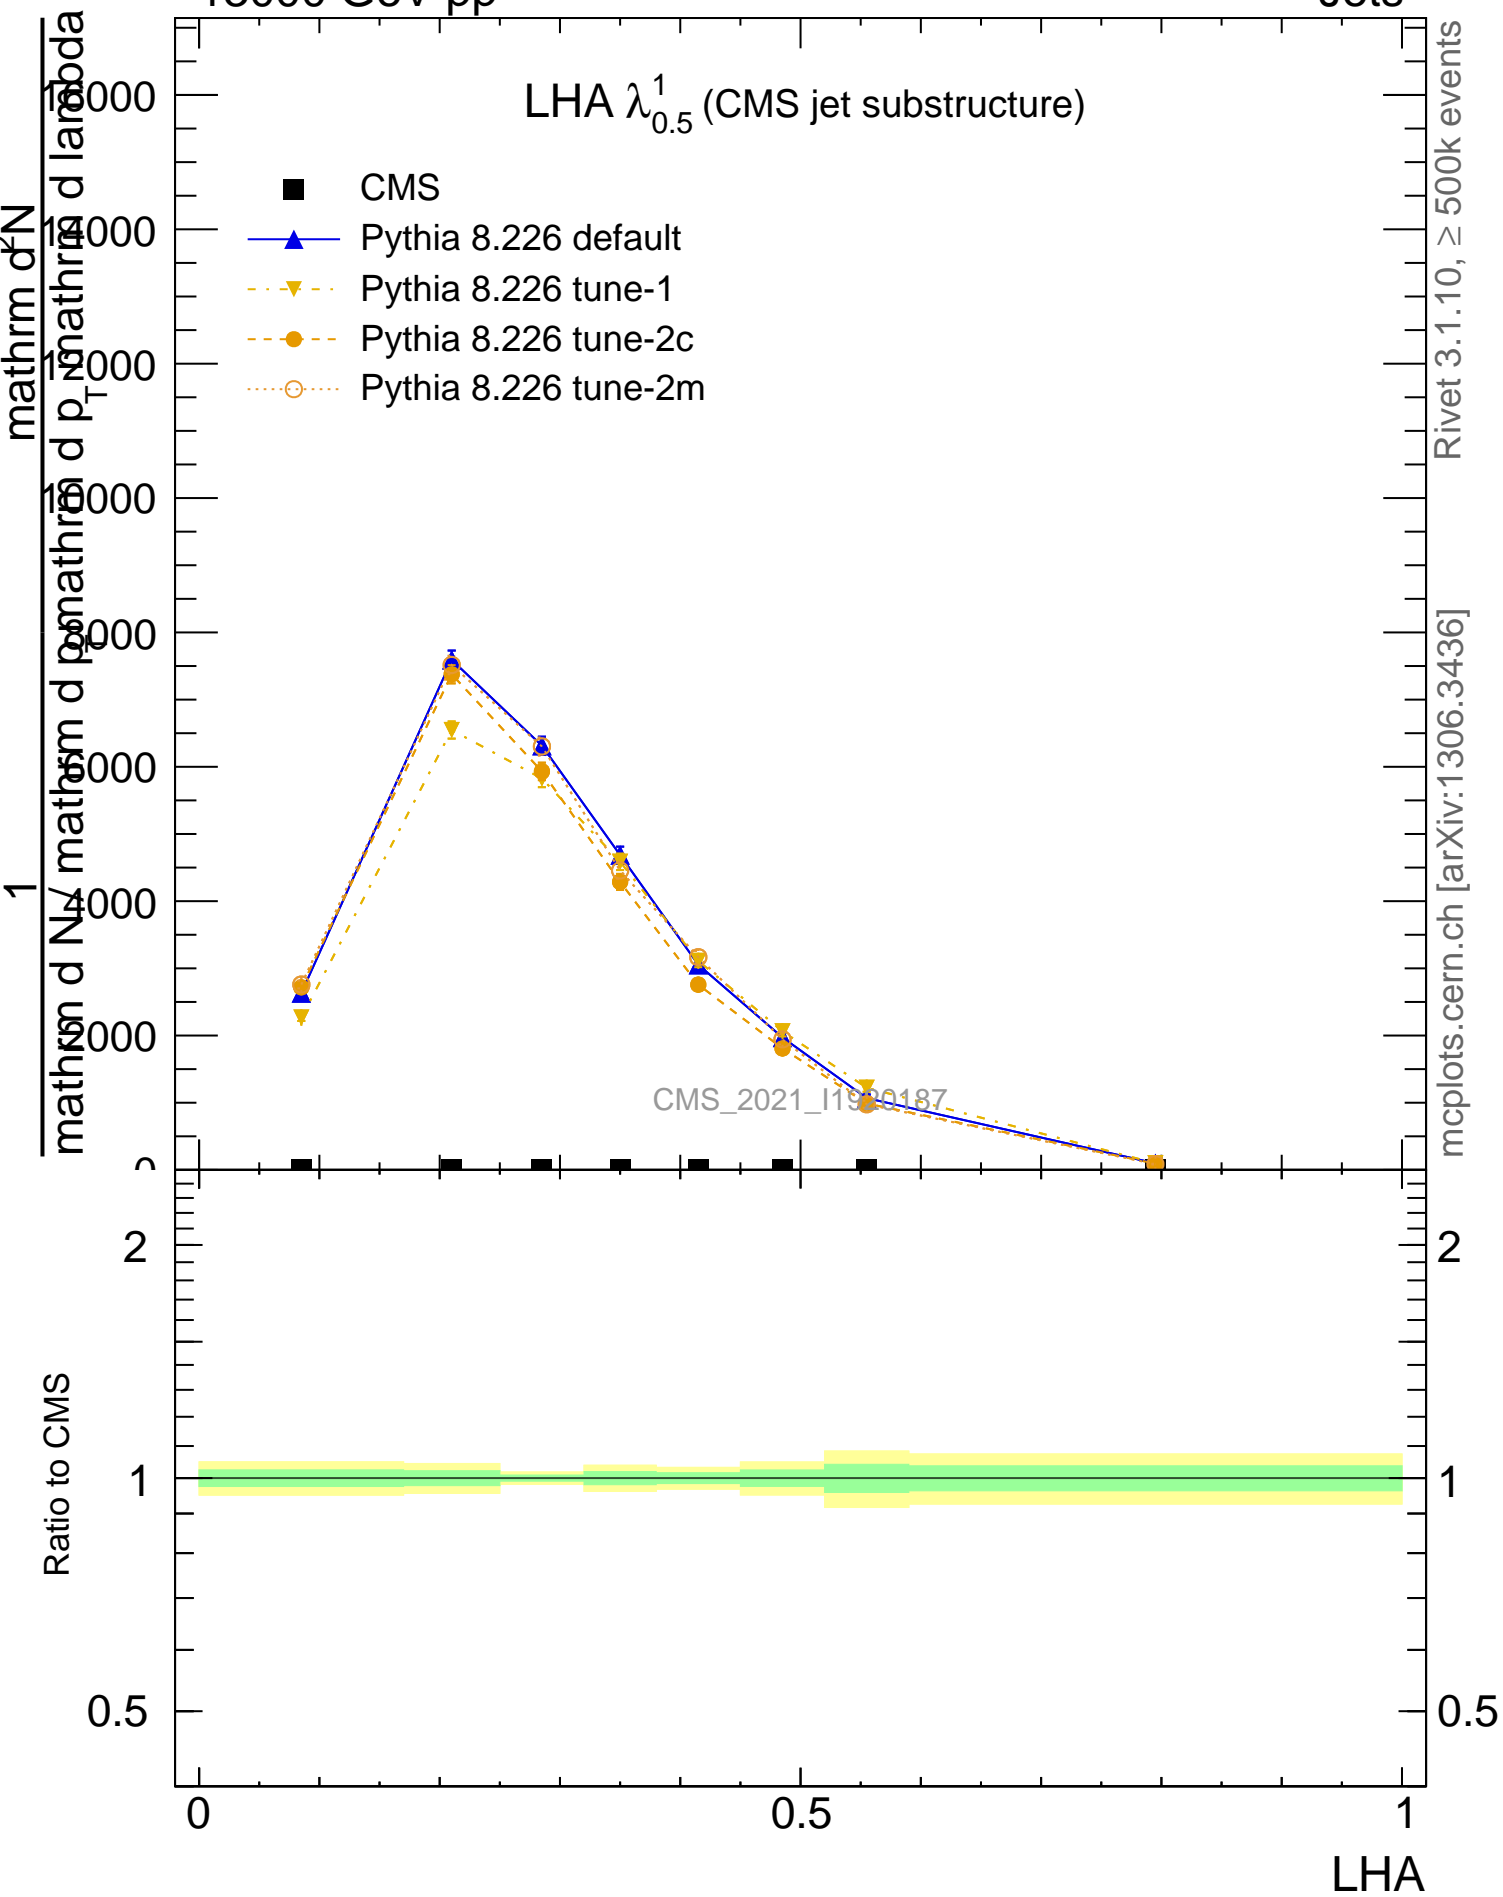

LHA $\lambda_{0.5}^1$ (CMS jet substructure)

- CMS
- ▲ Pythia 8.226 default
- ▼ Pythia 8.226 tune-1
- Pythia 8.226 tune-2c
- Pythia 8.226 tune-2m

Rivet 3.1.10, $\geq 500k$ events
mcplots.cern.ch [arXiv:1306.3436]