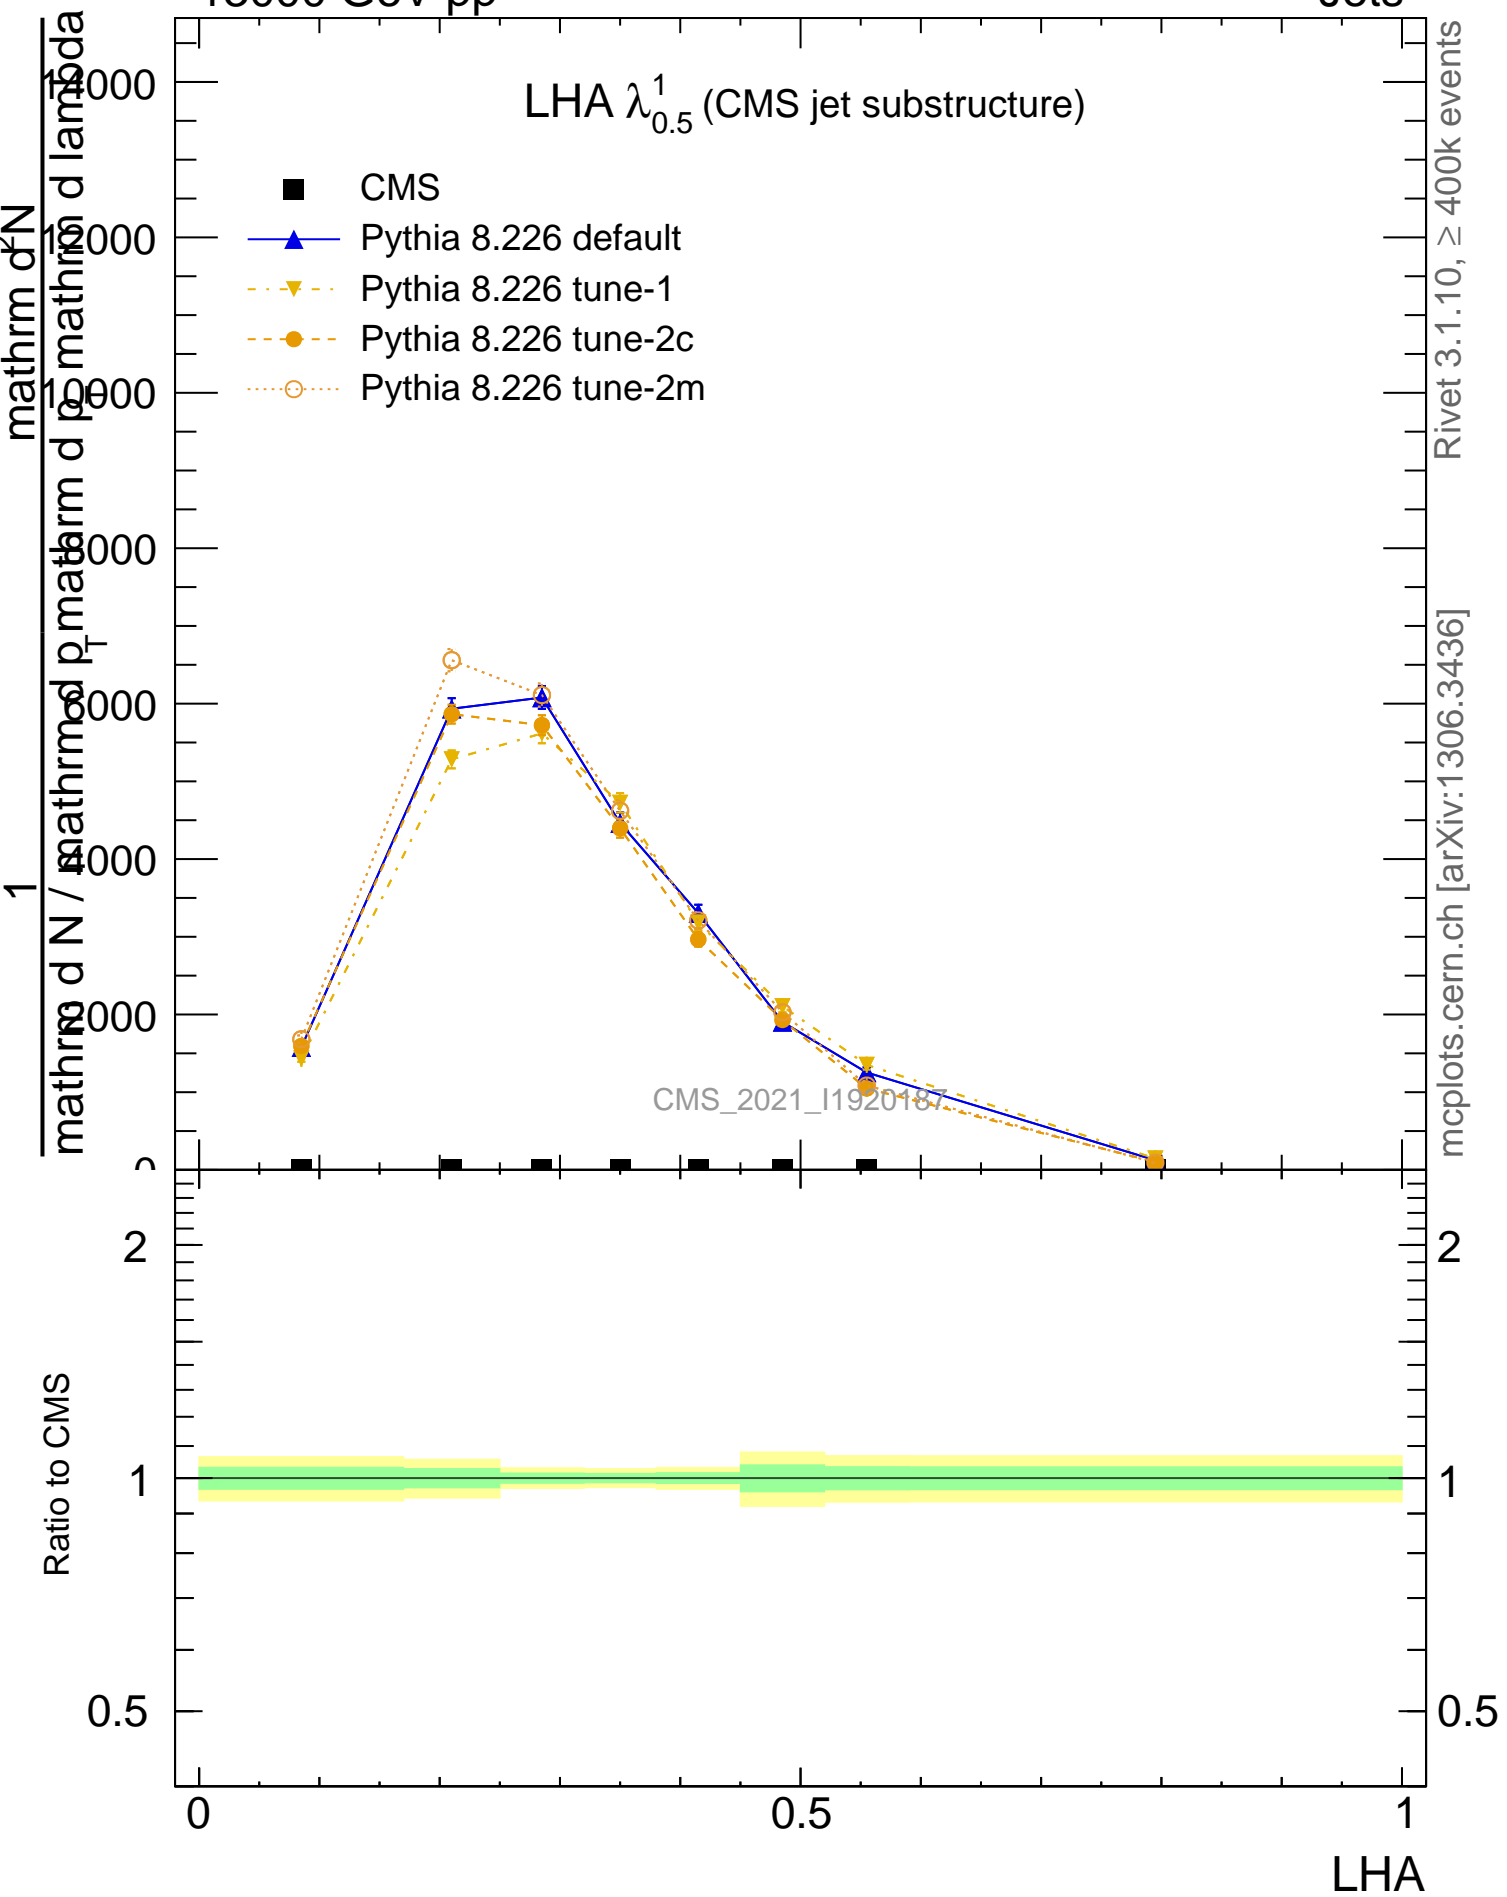

LHA $\lambda_{0.5}^1$ (CMS jet substructure)

- CMS
- ▲ Pythia 8.226 default
- ▼ Pythia 8.226 tune-1
- Pythia 8.226 tune-2c
- Pythia 8.226 tune-2m

mcplots.cern.ch [arXiv:1306.3436]

CMS_2021_I1920187

Rivet 3.1.10, ≥ 400k events