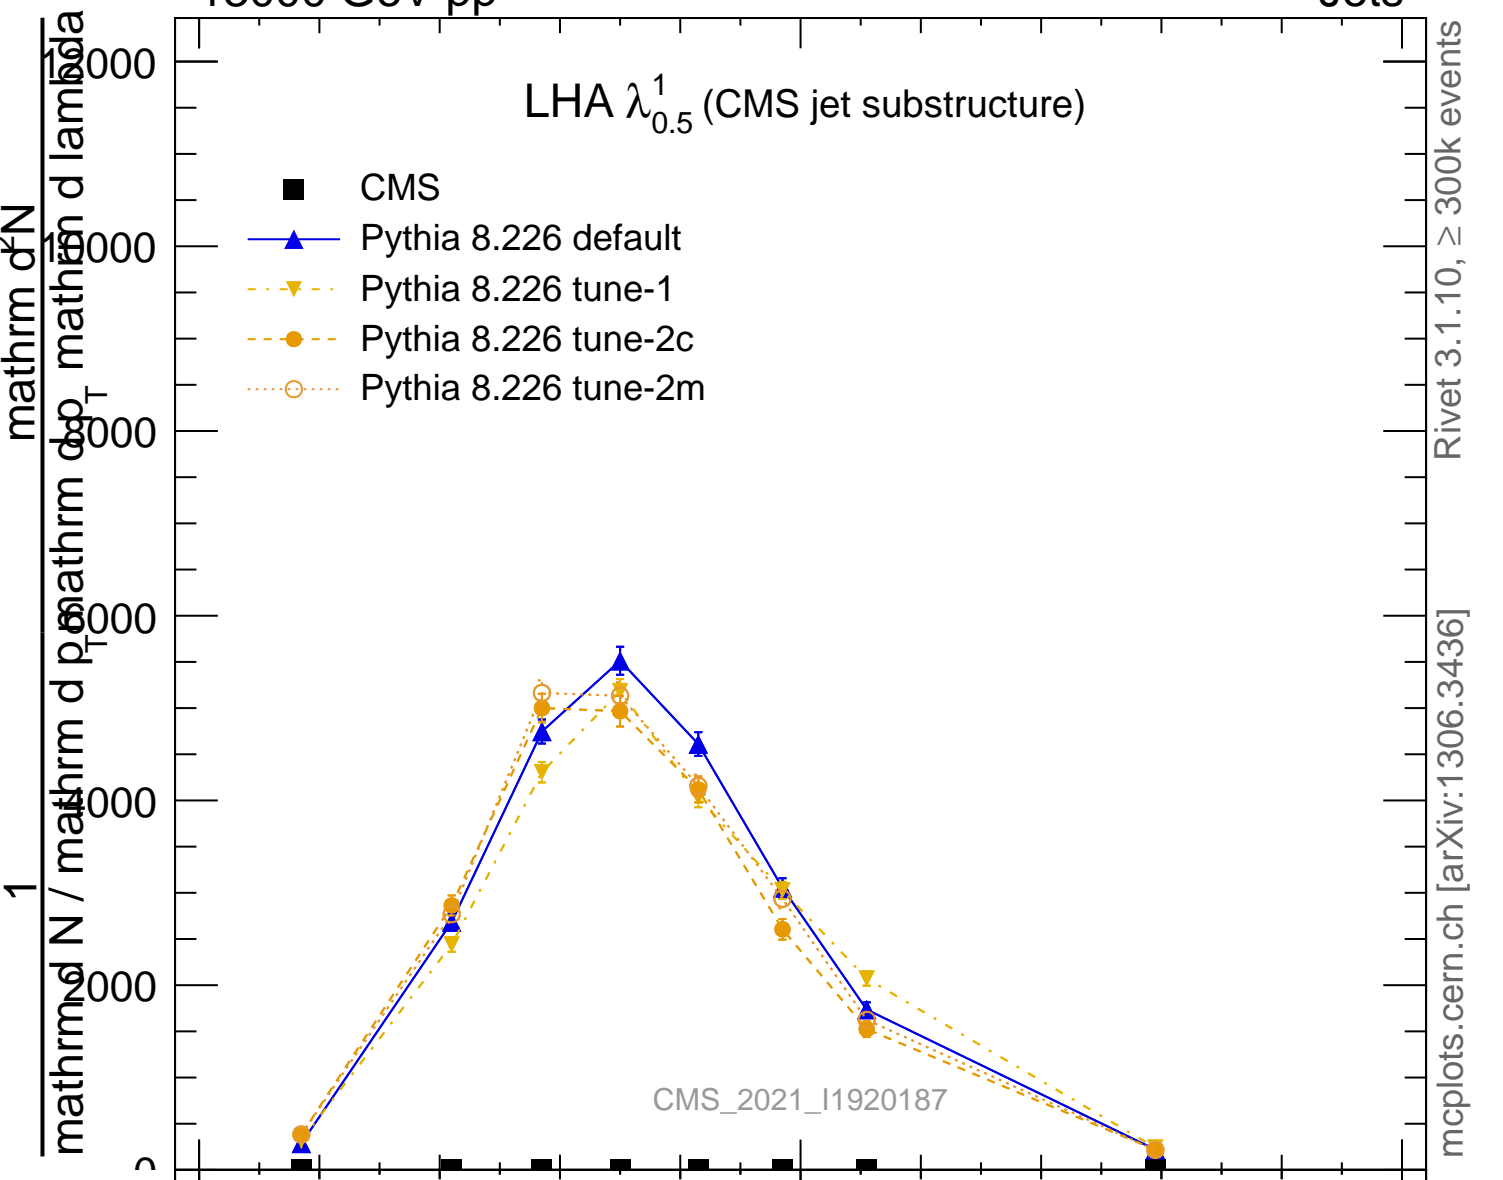

LHA  $\lambda_{0.5}^1$  (CMS jet substructure)

- CMS
- ▲ Pythia 8.226 default
- ▼ Pythia 8.226 tune-1
- Pythia 8.226 tune-2c
- Pythia 8.226 tune-2m

CMS\_2021\_I1920187

mcplots.cern.ch [arXiv:1306.3436]

Rivet 3.1.10,  $\geq 300k$  events