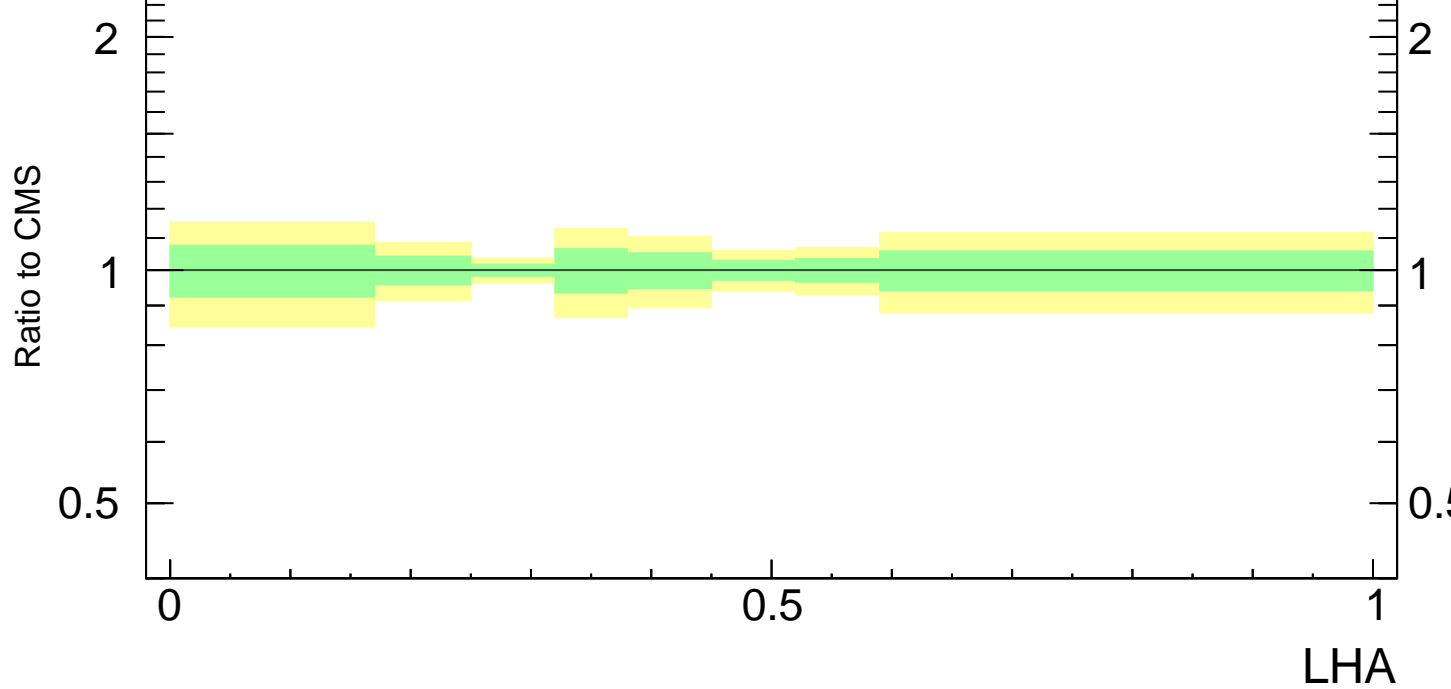

LHA  $\lambda_{0.5}^1$  (CMS jet substructure)

- CMS
- ▲ Pythia 8.226 default
- ▼ Pythia 8.226 tune-1
- Pythia 8.226 tune-2c
- Pythia 8.226 tune-2m

CMS\_2021\_I1920187

mcplots.cern.ch [arXiv:1306.3436]

Rivet 3.1.10,  $\geq 300k$  events