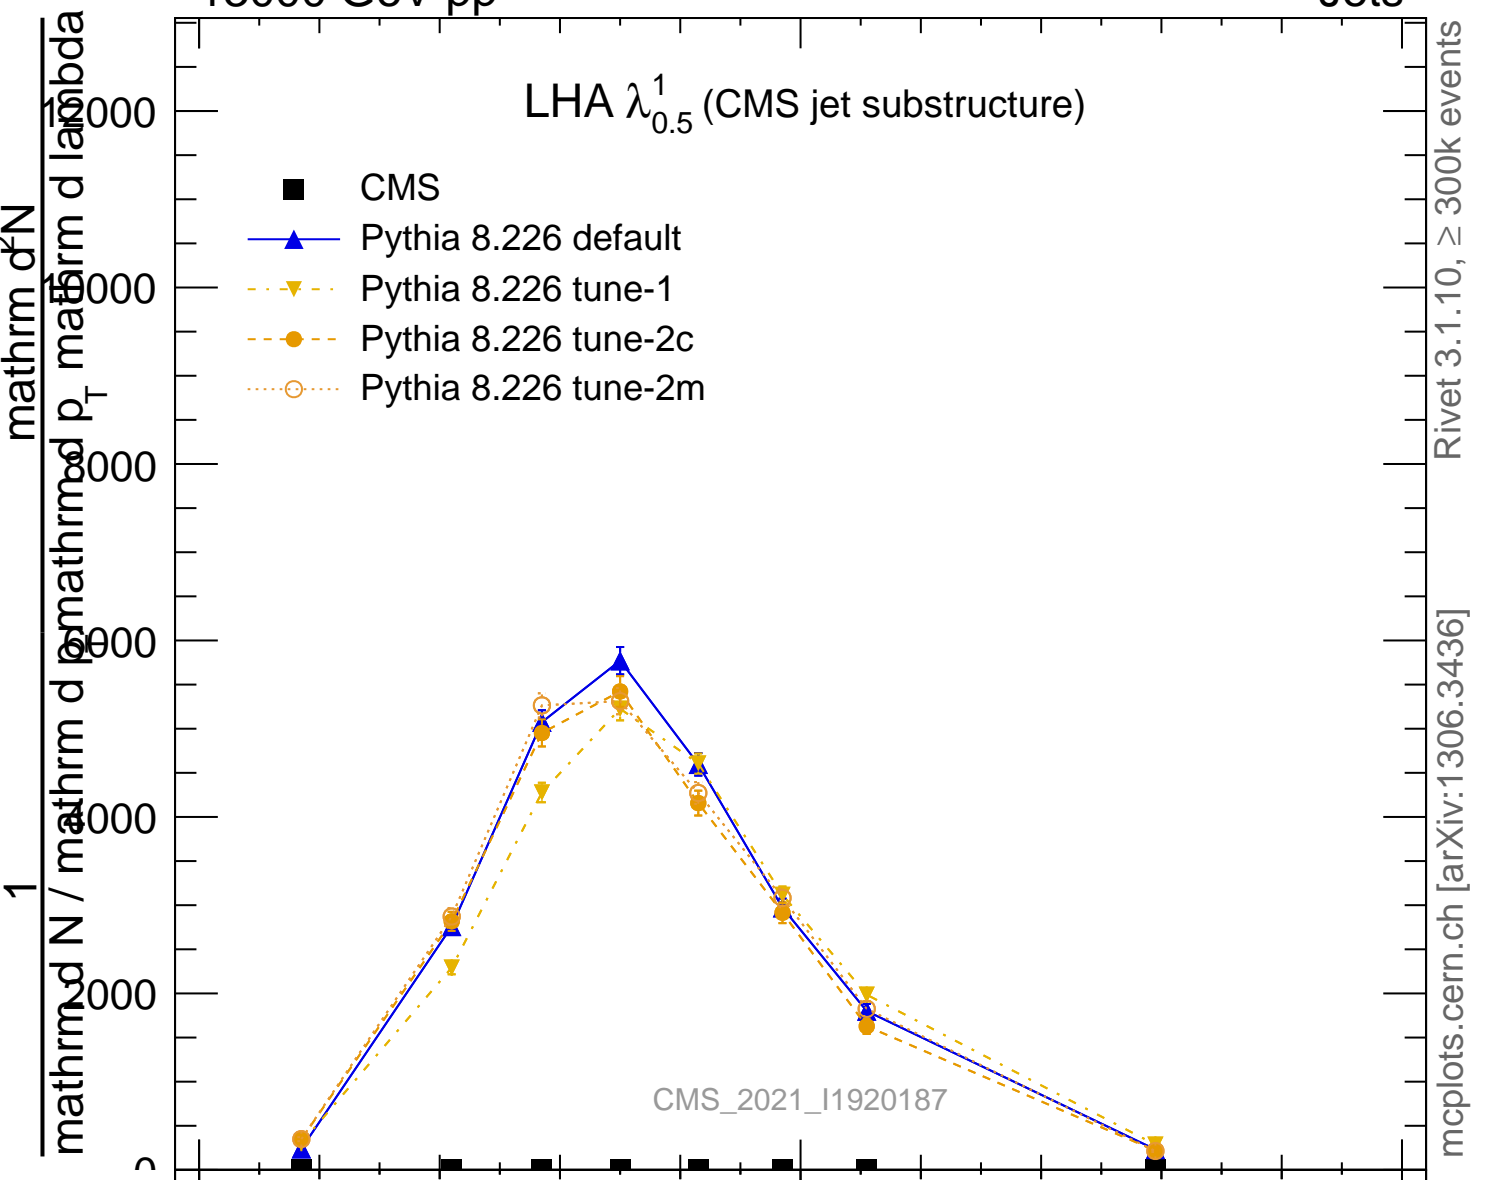

LHA  $\lambda_{0.5}^1$  (CMS jet substructure)

- CMS
- ▲ Pythia 8.226 default
- ▼ Pythia 8.226 tune-1
- Pythia 8.226 tune-2c
- Pythia 8.226 tune-2m

CMS\_2021\_I1920187

Ratio to CMS