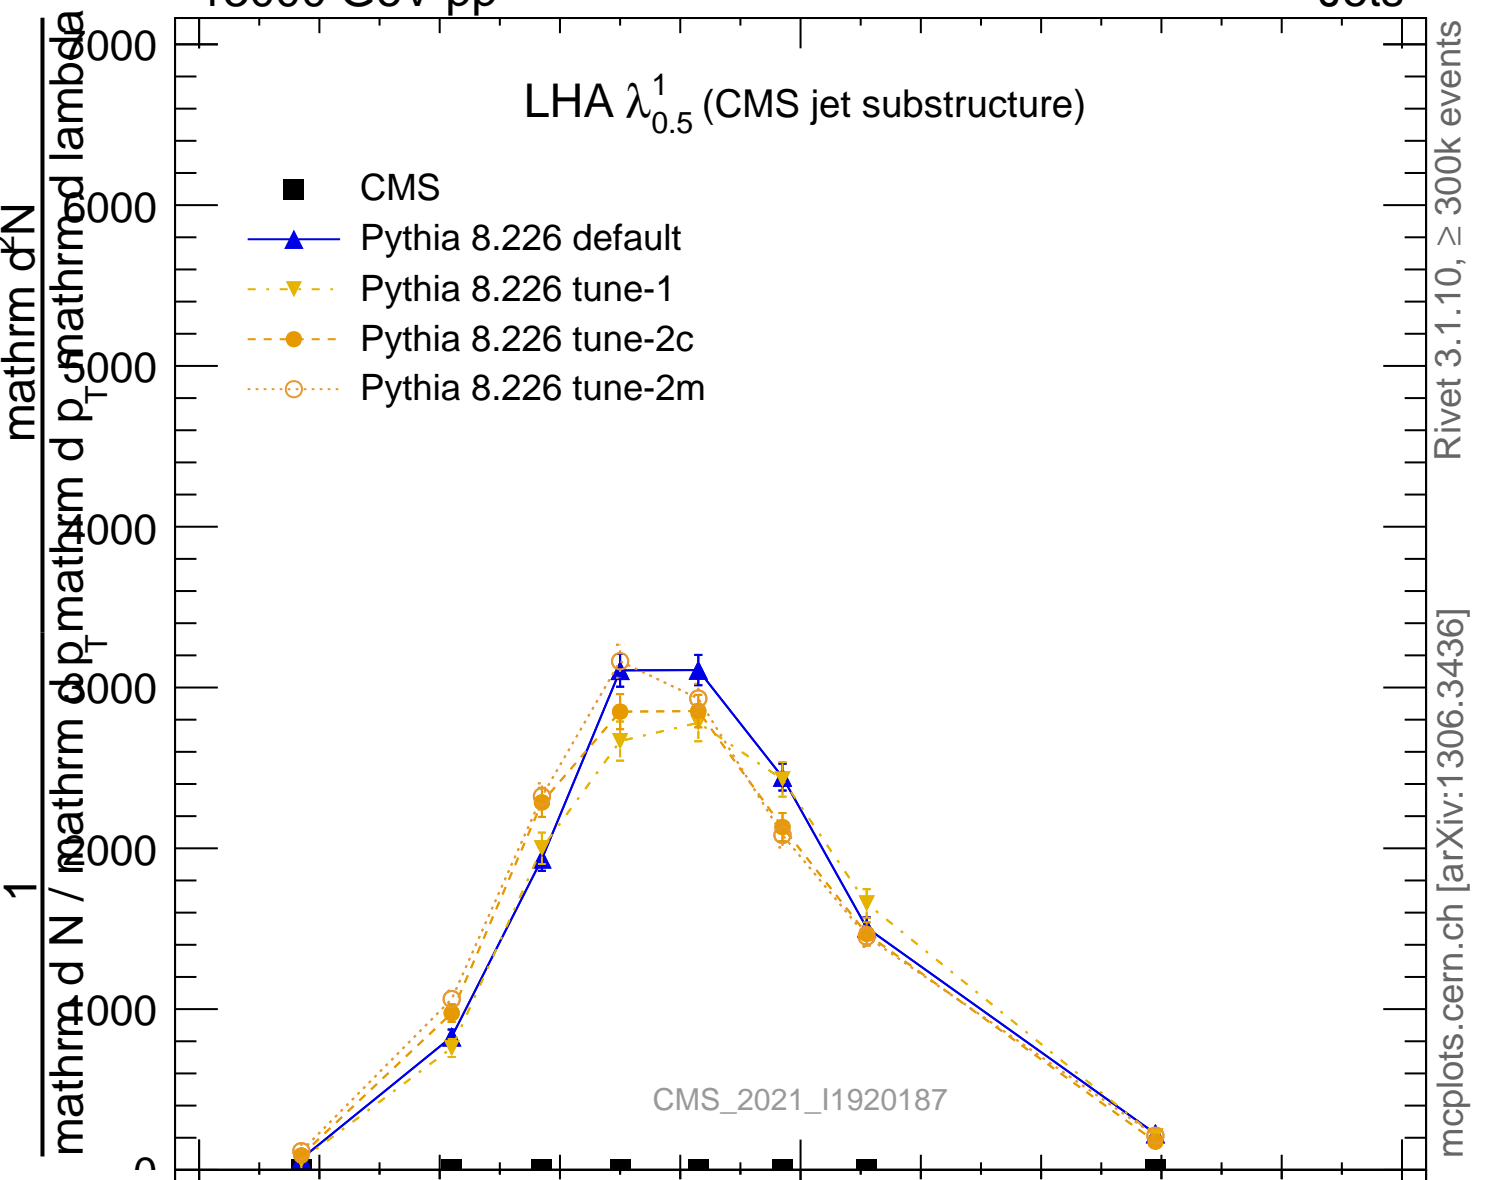

LHA  $\lambda_{0.5}^1$  (CMS jet substructure)

- CMS
- ▲ Pythia 8.226 default
- ▼ Pythia 8.226 tune-1
- Pythia 8.226 tune-2c
- Pythia 8.226 tune-2m

CMS\_2021\_I1920187

Rivet 3.1.10,  $\geq 300k$  events  
mcplots.cern.ch [arXiv:1306.3436]