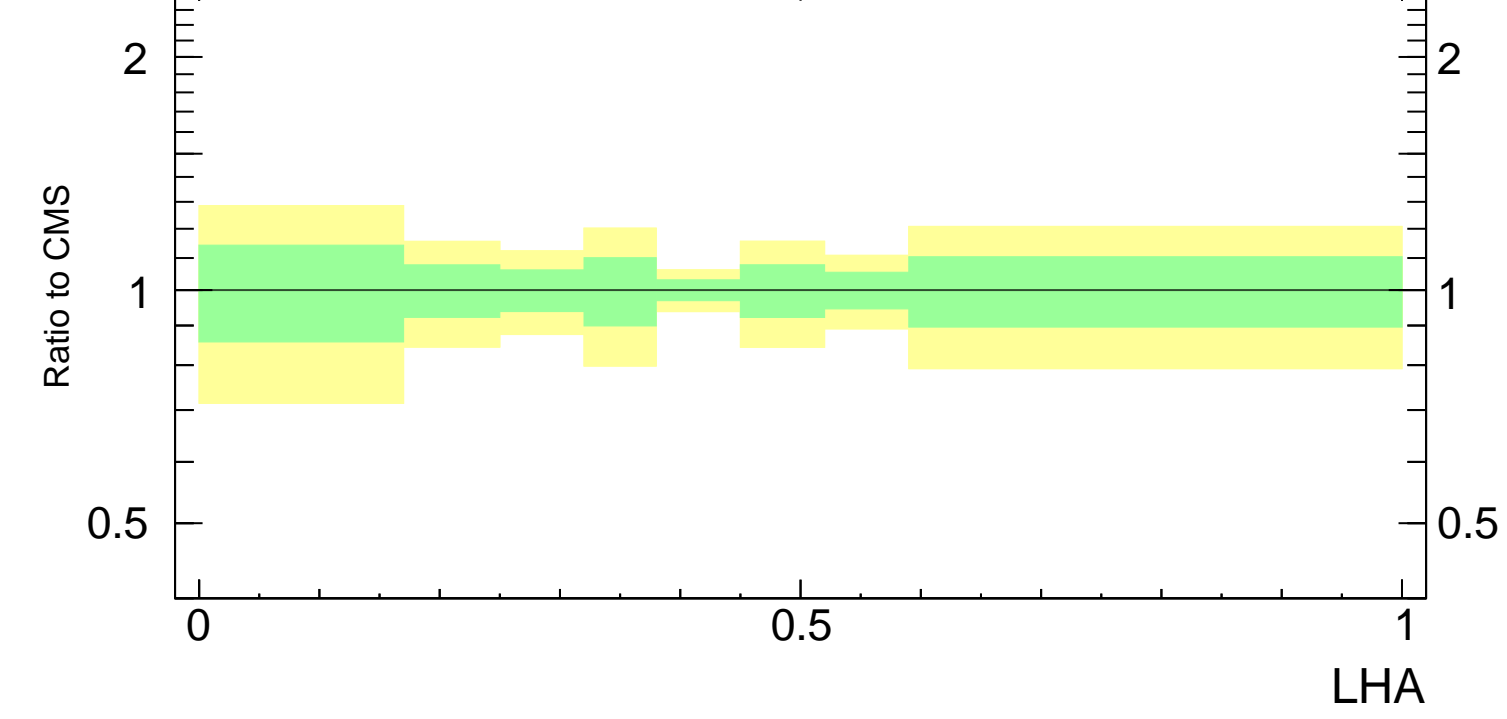

LHA  $\lambda_{0.5}^1$  (CMS jet substructure)

- CMS
- ▲ Pythia 8.226 default
- ▼ Pythia 8.226 tune-1
- Pythia 8.226 tune-2c
- Pythia 8.226 tune-2m

CMS\_2021\_I1920187

Rivet 3.1.10,  $\geq 300k$  events  
mcplots.cern.ch [arXiv:1306.3436]