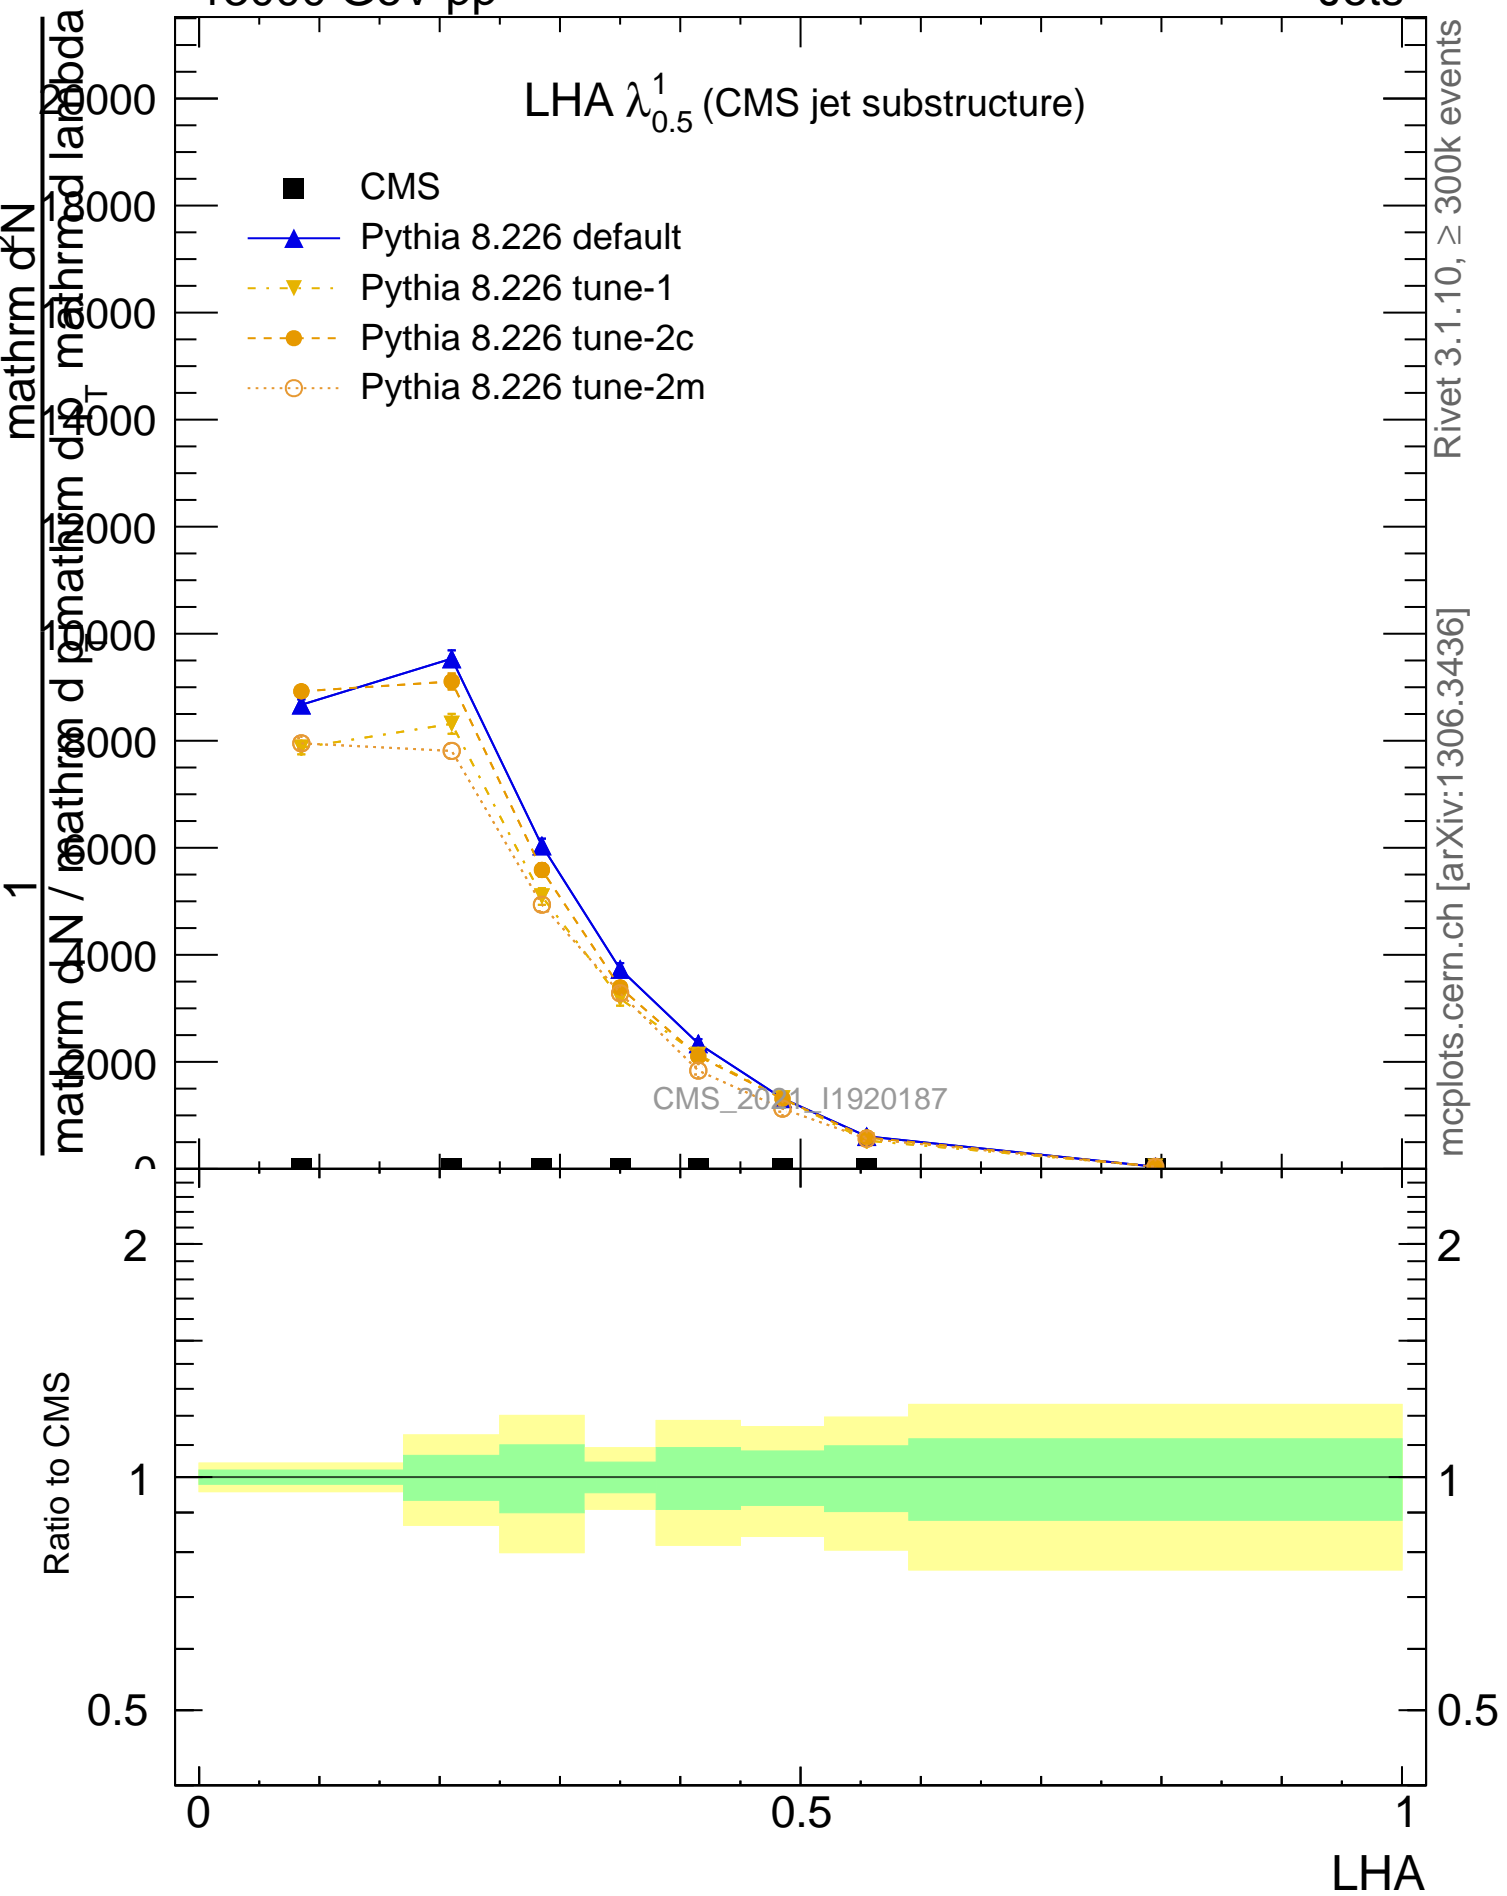

LHA  $\lambda_{0.5}^1$  (CMS jet substructure)

- CMS
- ▲ Pythia 8.226 default
- ▼ Pythia 8.226 tune-1
- Pythia 8.226 tune-2c
- Pythia 8.226 tune-2m

CMS\_2011\_11920187