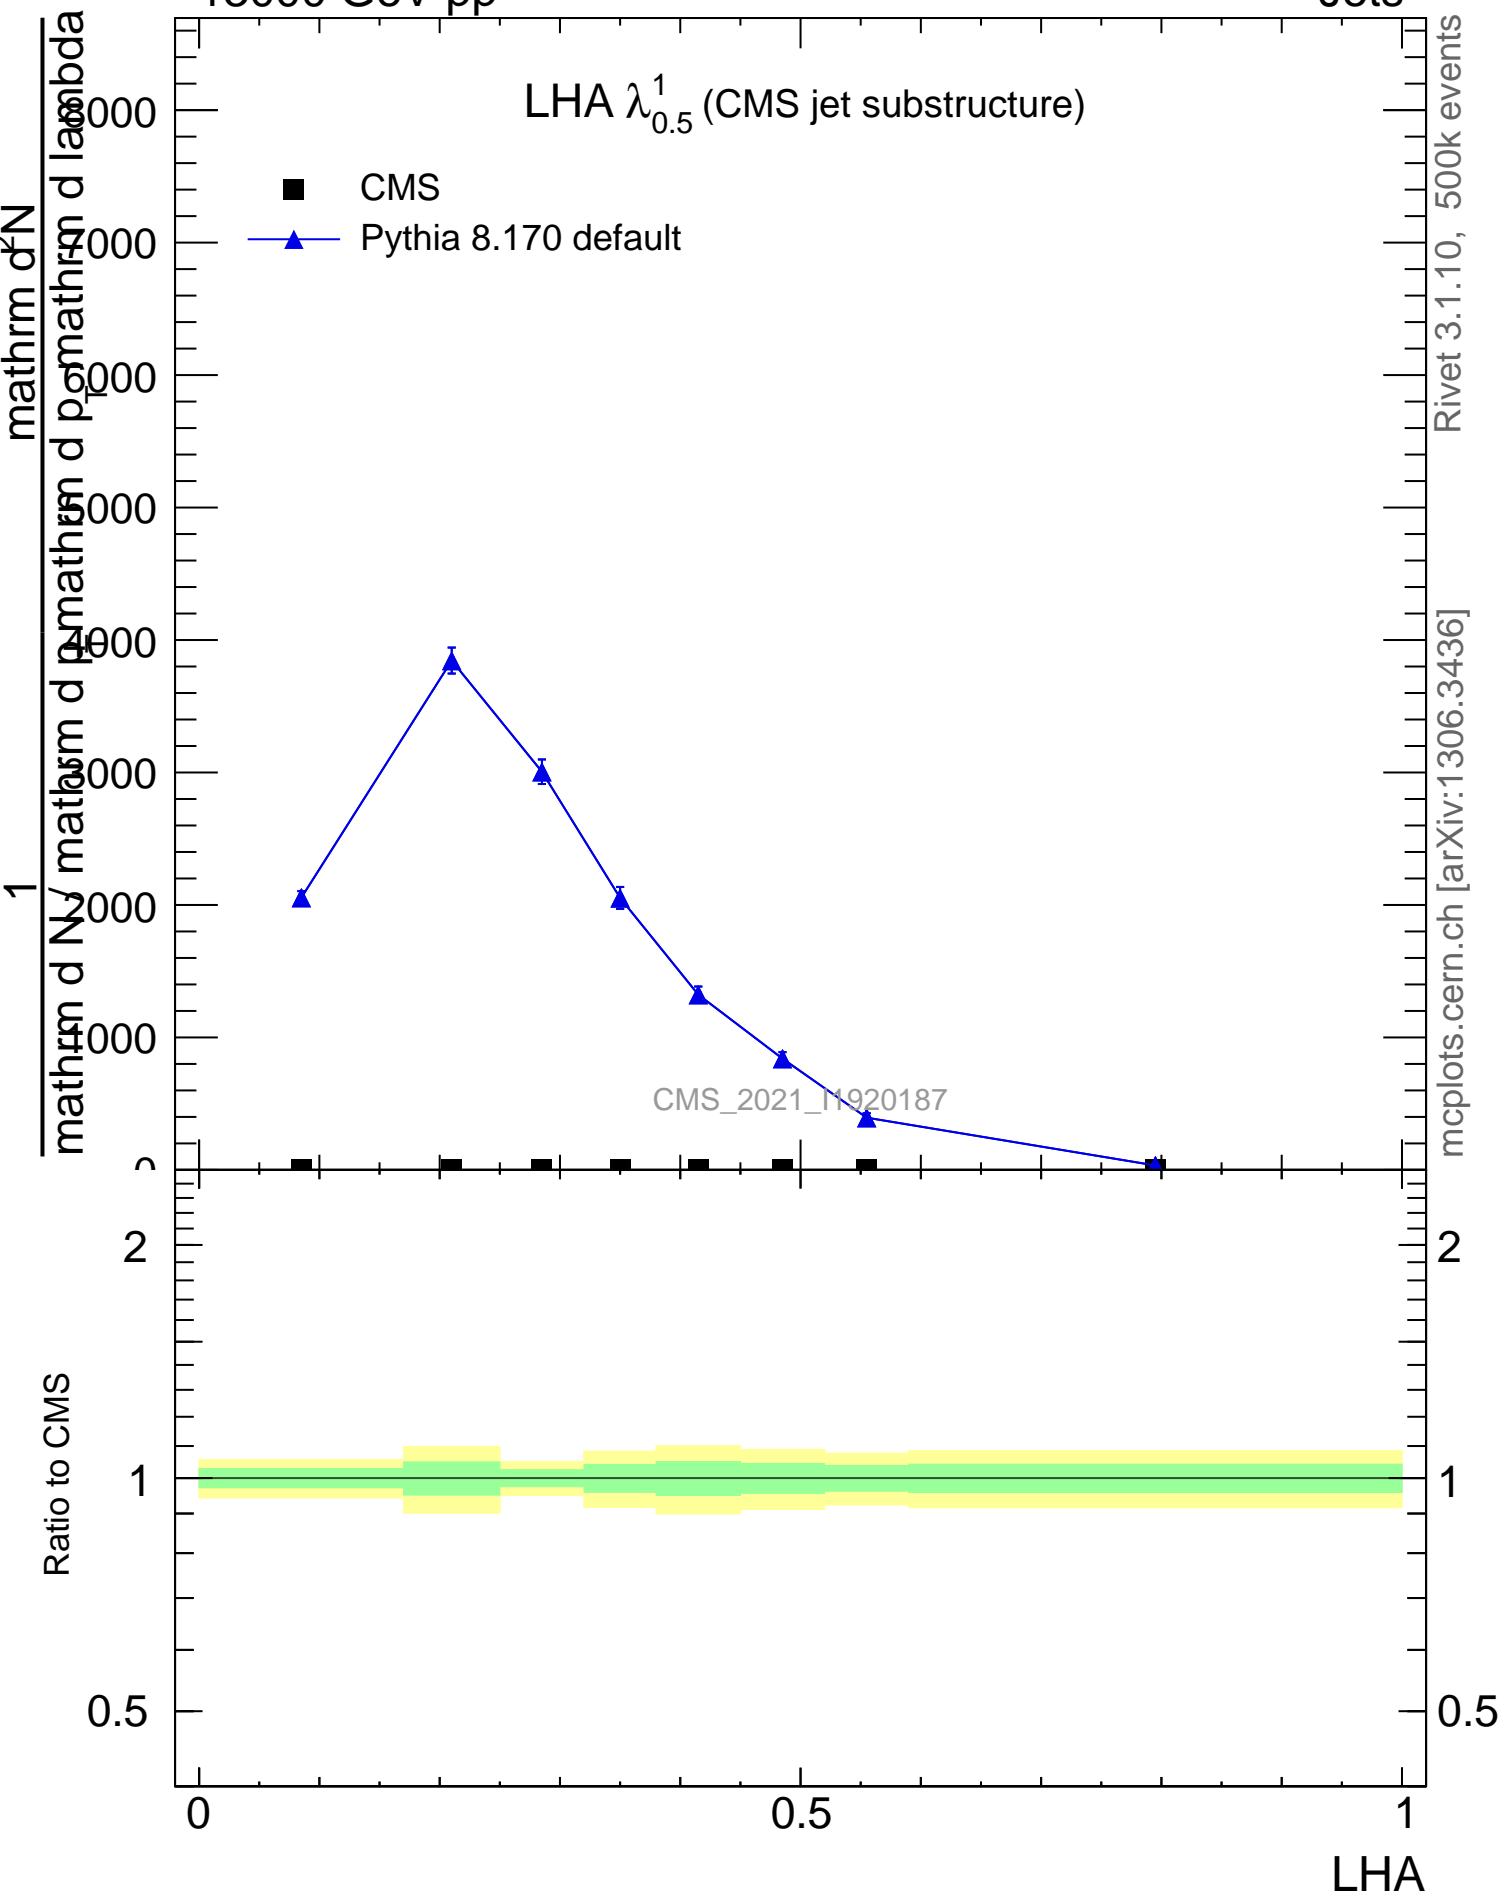

LHA  $\lambda_{0.5}^1$  (CMS jet substructure)

- CMS
- ▲ Pythia 8.170 default

Rivet 3.1.10, 500k events  
mcplots.cern.ch [arXiv:1306.3436]

CMS\_2021\_11920187