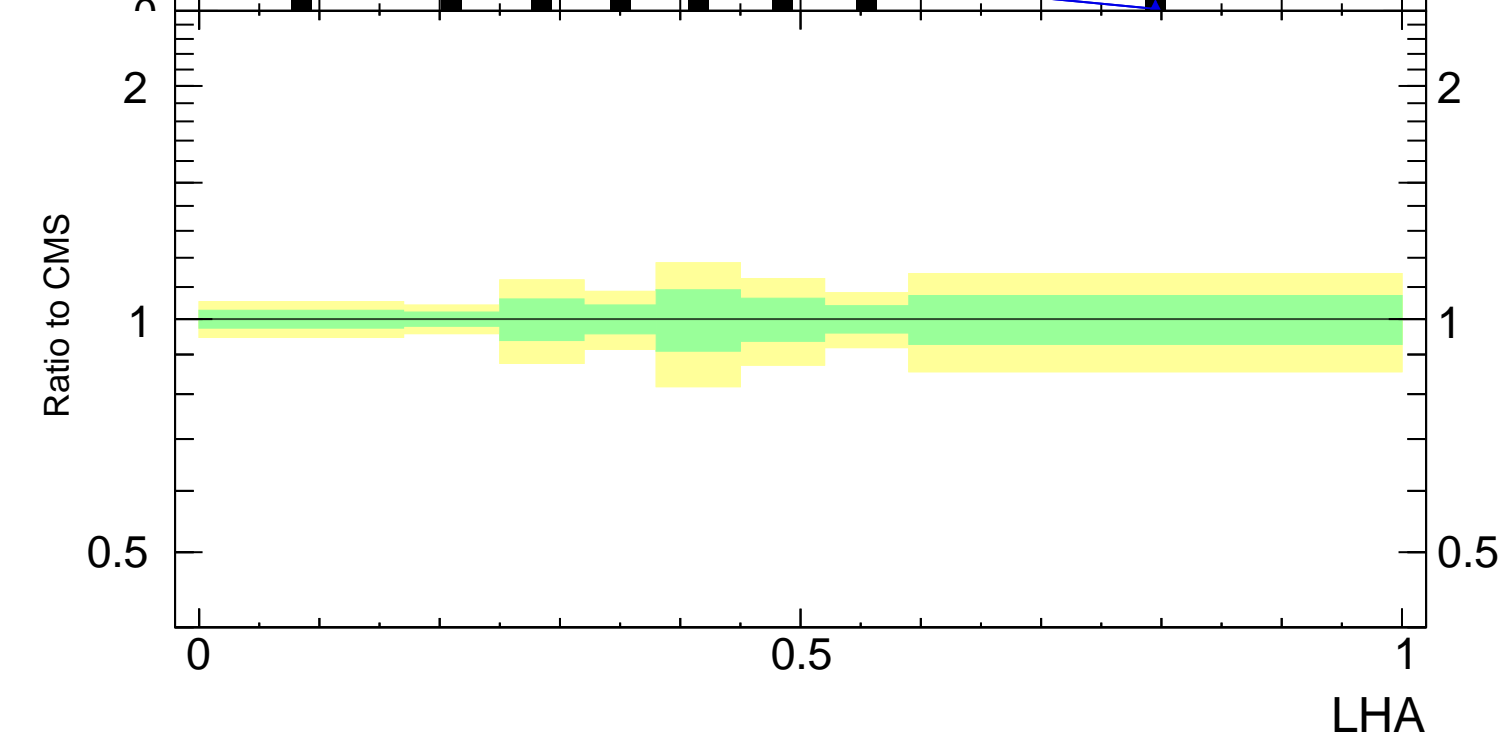

LHA  $\lambda_{0.5}^1$  (CMS jet substructure)

- CMS
- ▲ Pythia 8.170 default

CMS\_2021\_11920187

mcplots.cern.ch [arXiv:1306.3436]

Rivet 3.1.10, 500k events