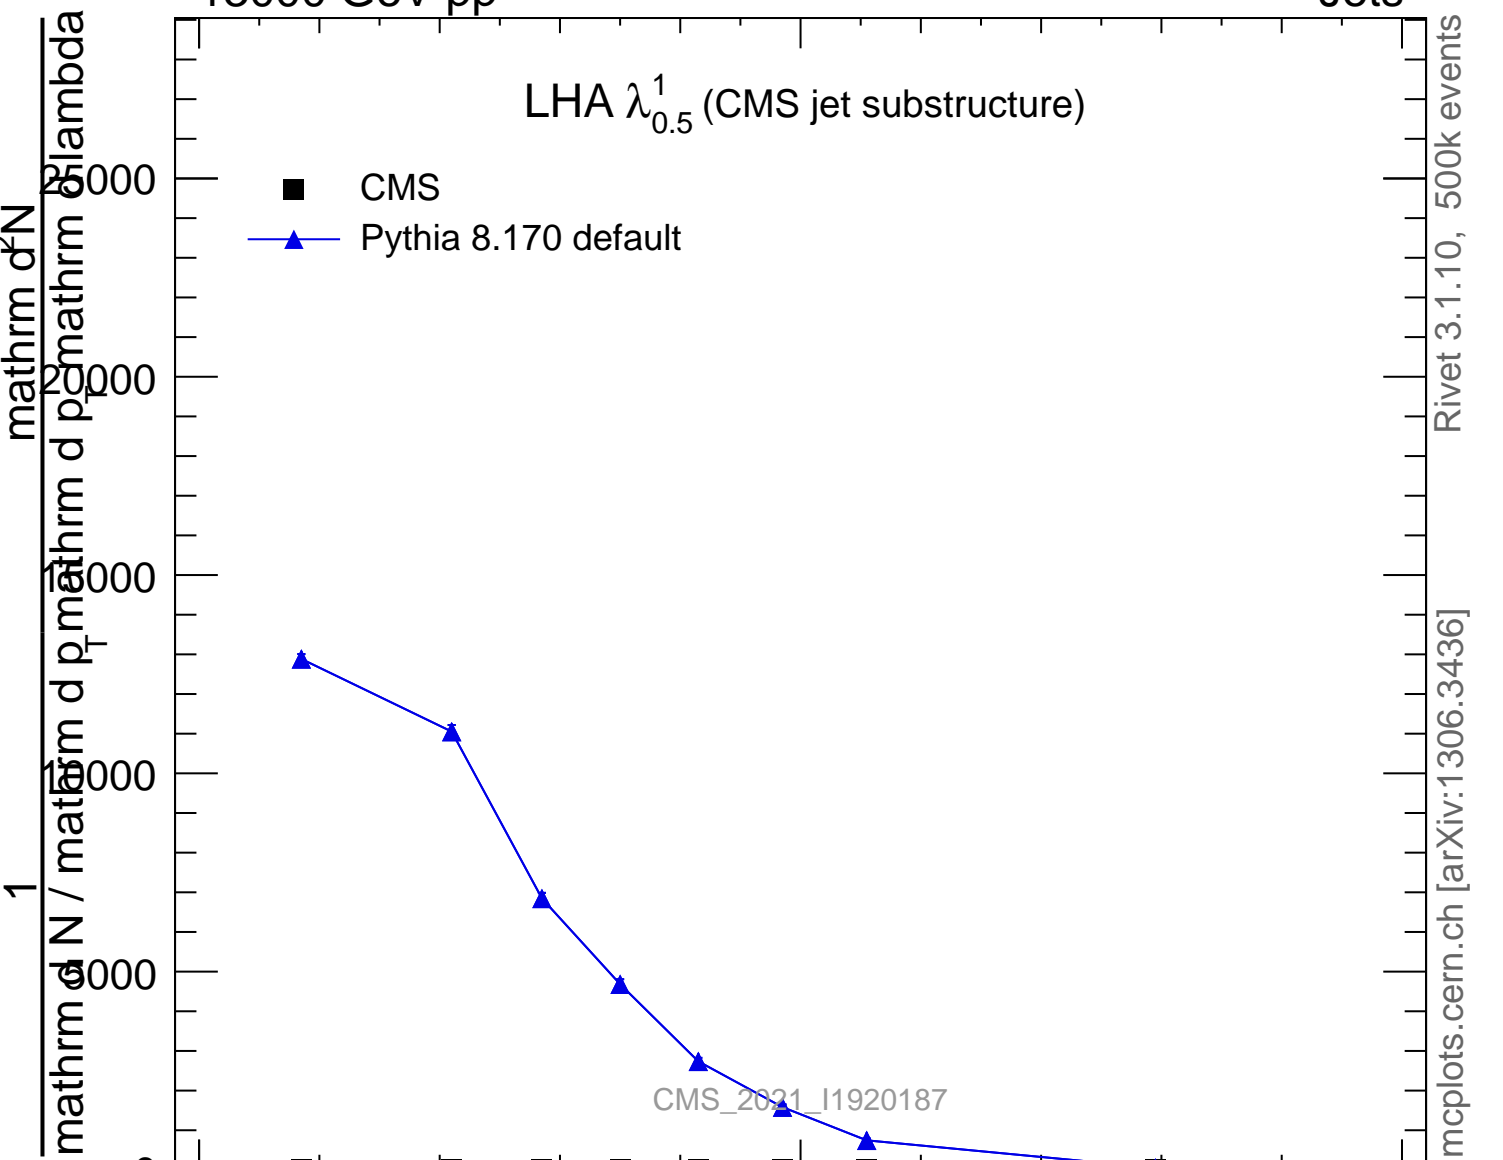

LHA  $\lambda_{0.5}^1$  (CMS jet substructure)

- CMS
- ▲ Pythia 8.170 default

CMS\_2021\_11920187

mcplots.cern.ch [arXiv:1306.3436]

Rivet 3.1.10, 500k events