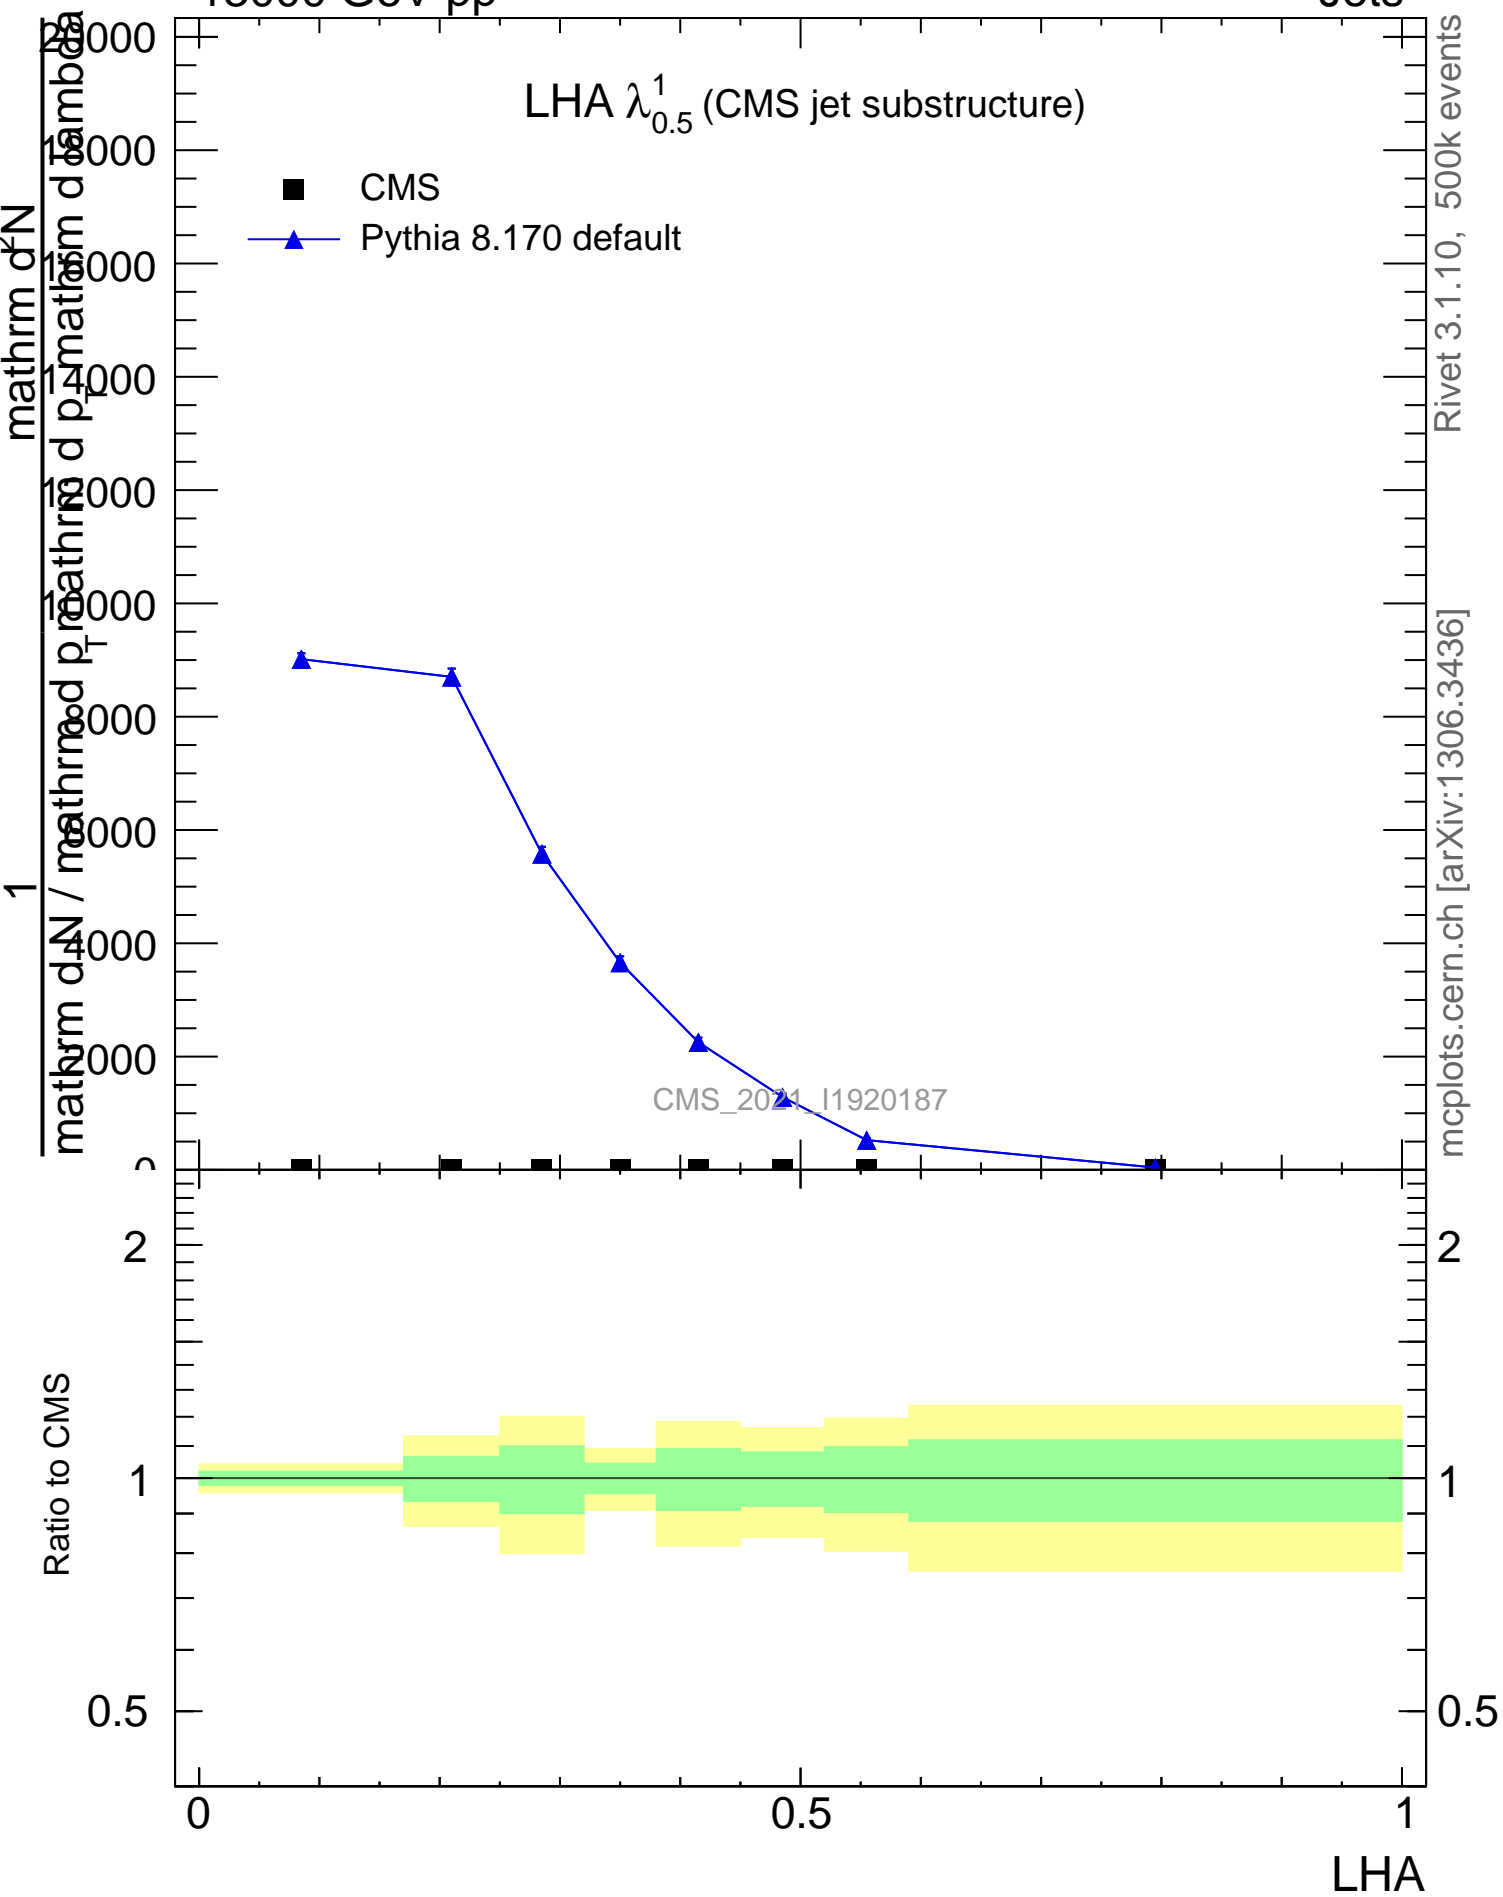

LHA  $\lambda_{0.5}^1$  (CMS jet substructure)

- CMS
- ▲ Pythia 8.170 default

CMS\_2021\_11920187

Rivet 3.1.10, 500k events  
mcplots.cern.ch [arXiv:1306.3436]