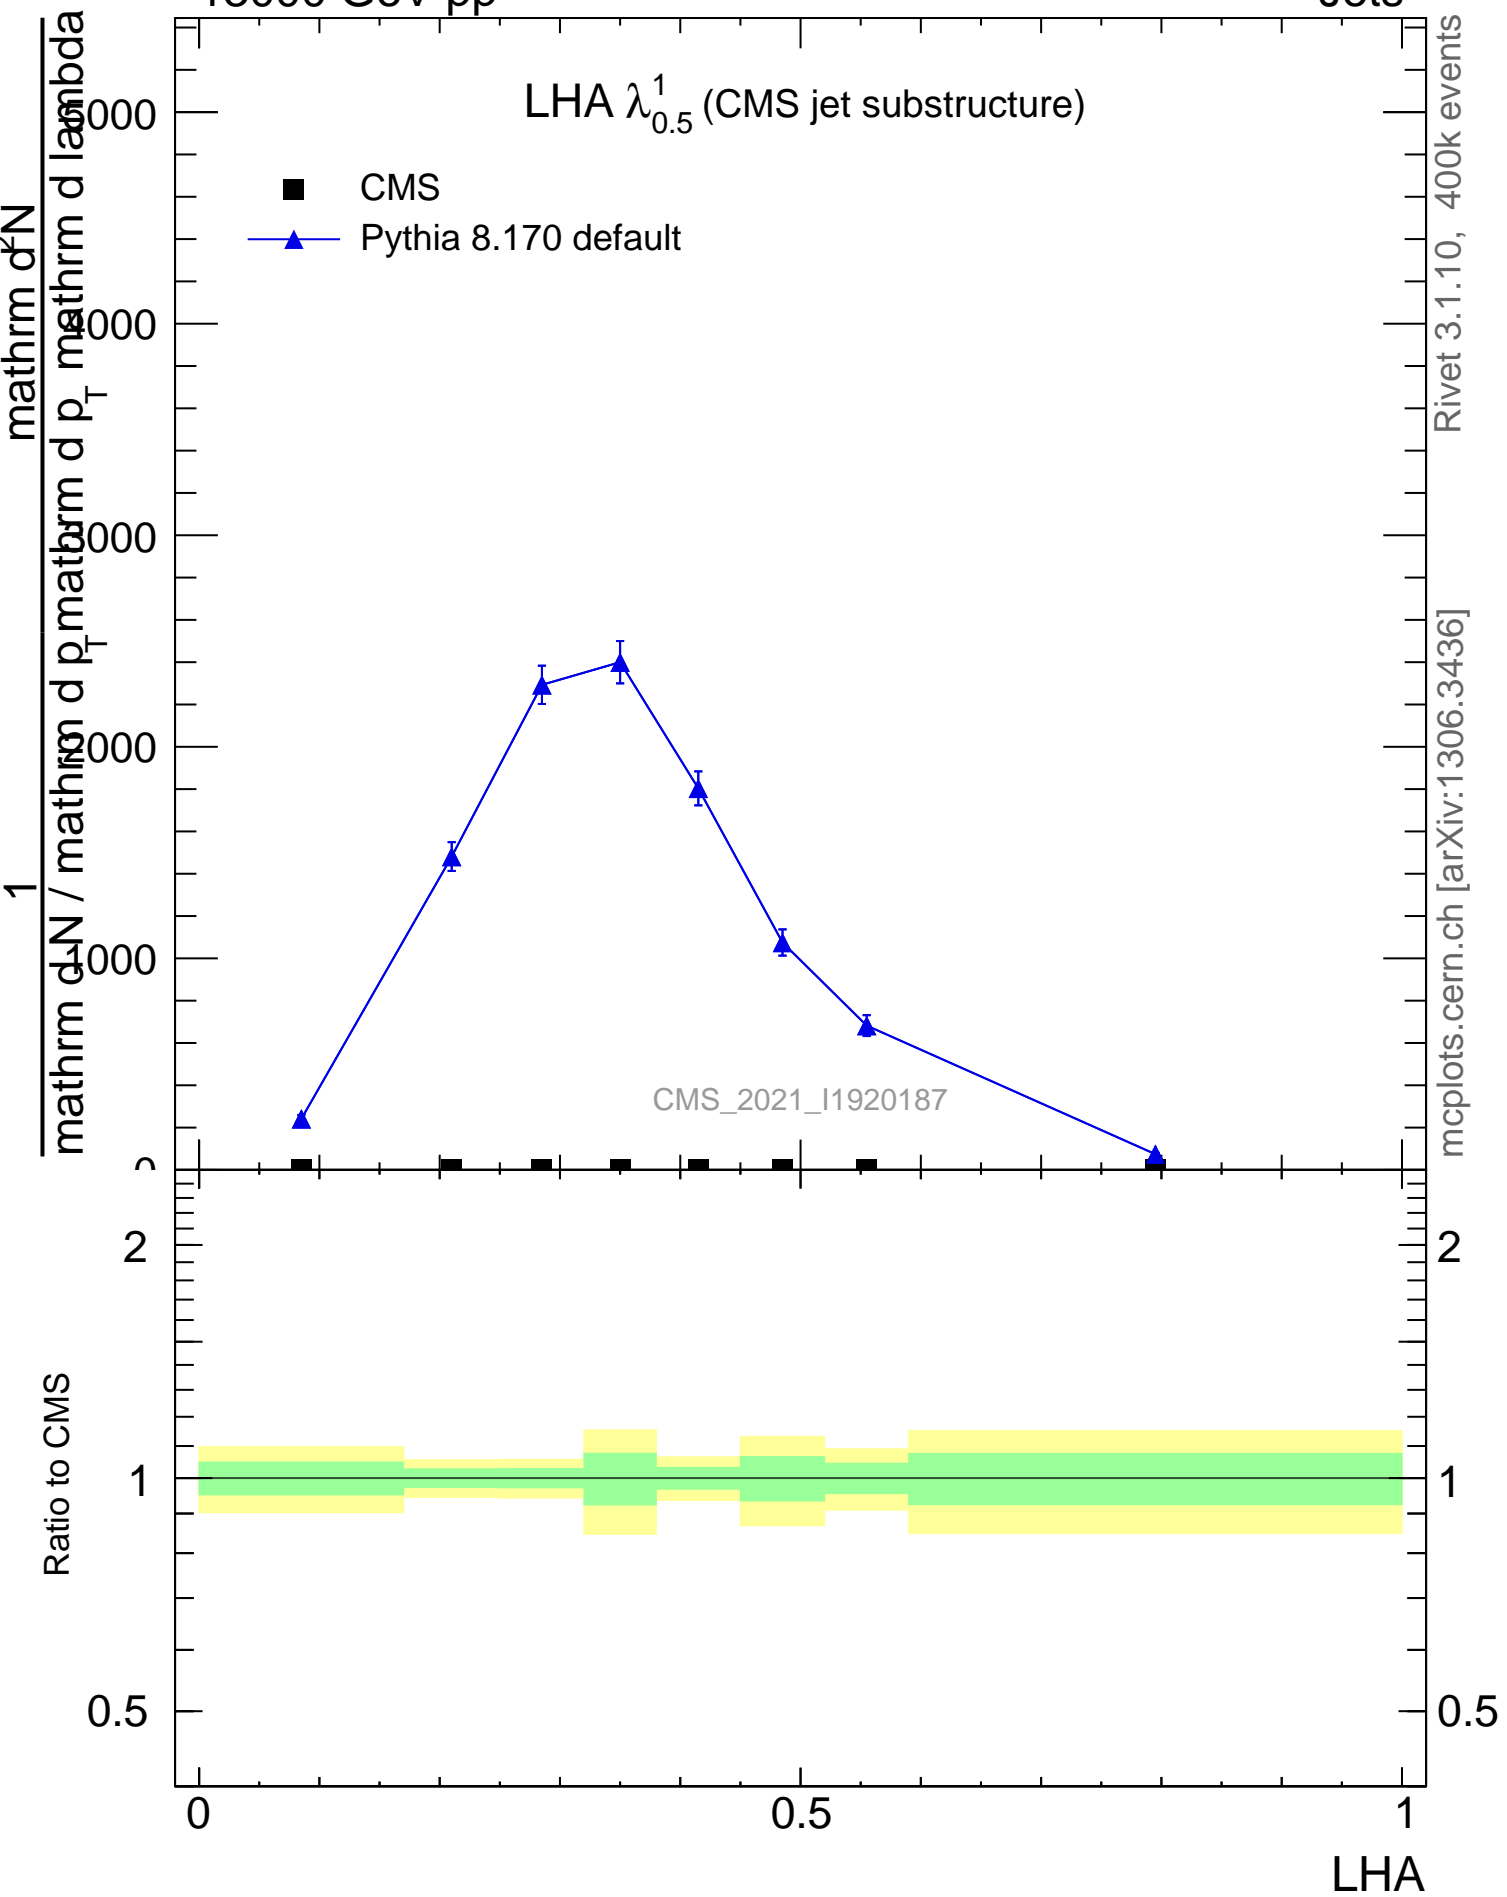

LHA  $\lambda_{0.5}^1$  (CMS jet substructure)

- CMS
- ▲ Pythia 8.170 default

Rivet 3.1.10, 400k events  
mcplots.cern.ch [arXiv:1306.3436]

CMS\_2021\_I1920187