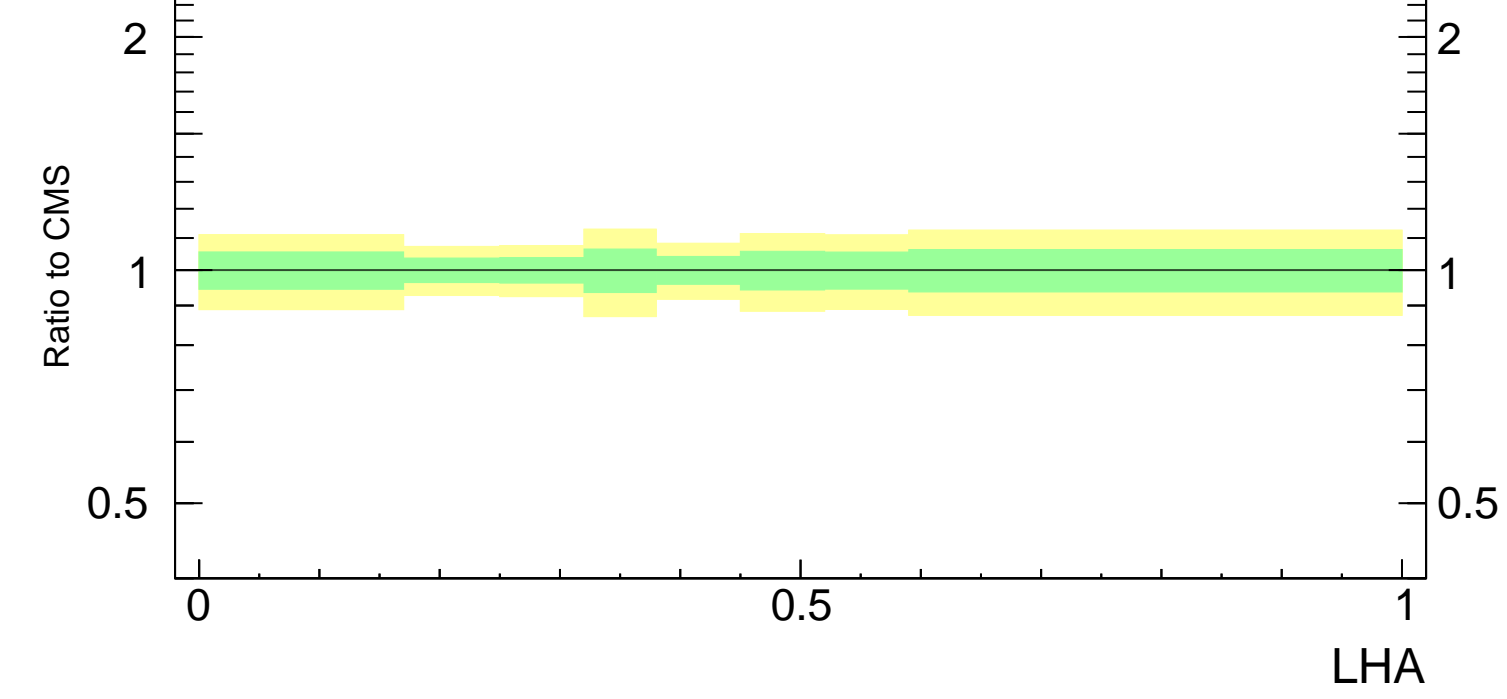

LHA  $\lambda_{0.5}^1$  (CMS jet substructure)

- CMS
- ▲ Pythia 8.240 default

CMS\_2021\_I1920187

mcplots.cern.ch [arXiv:1306.3436]

Rivet 3.1.10, 400k events