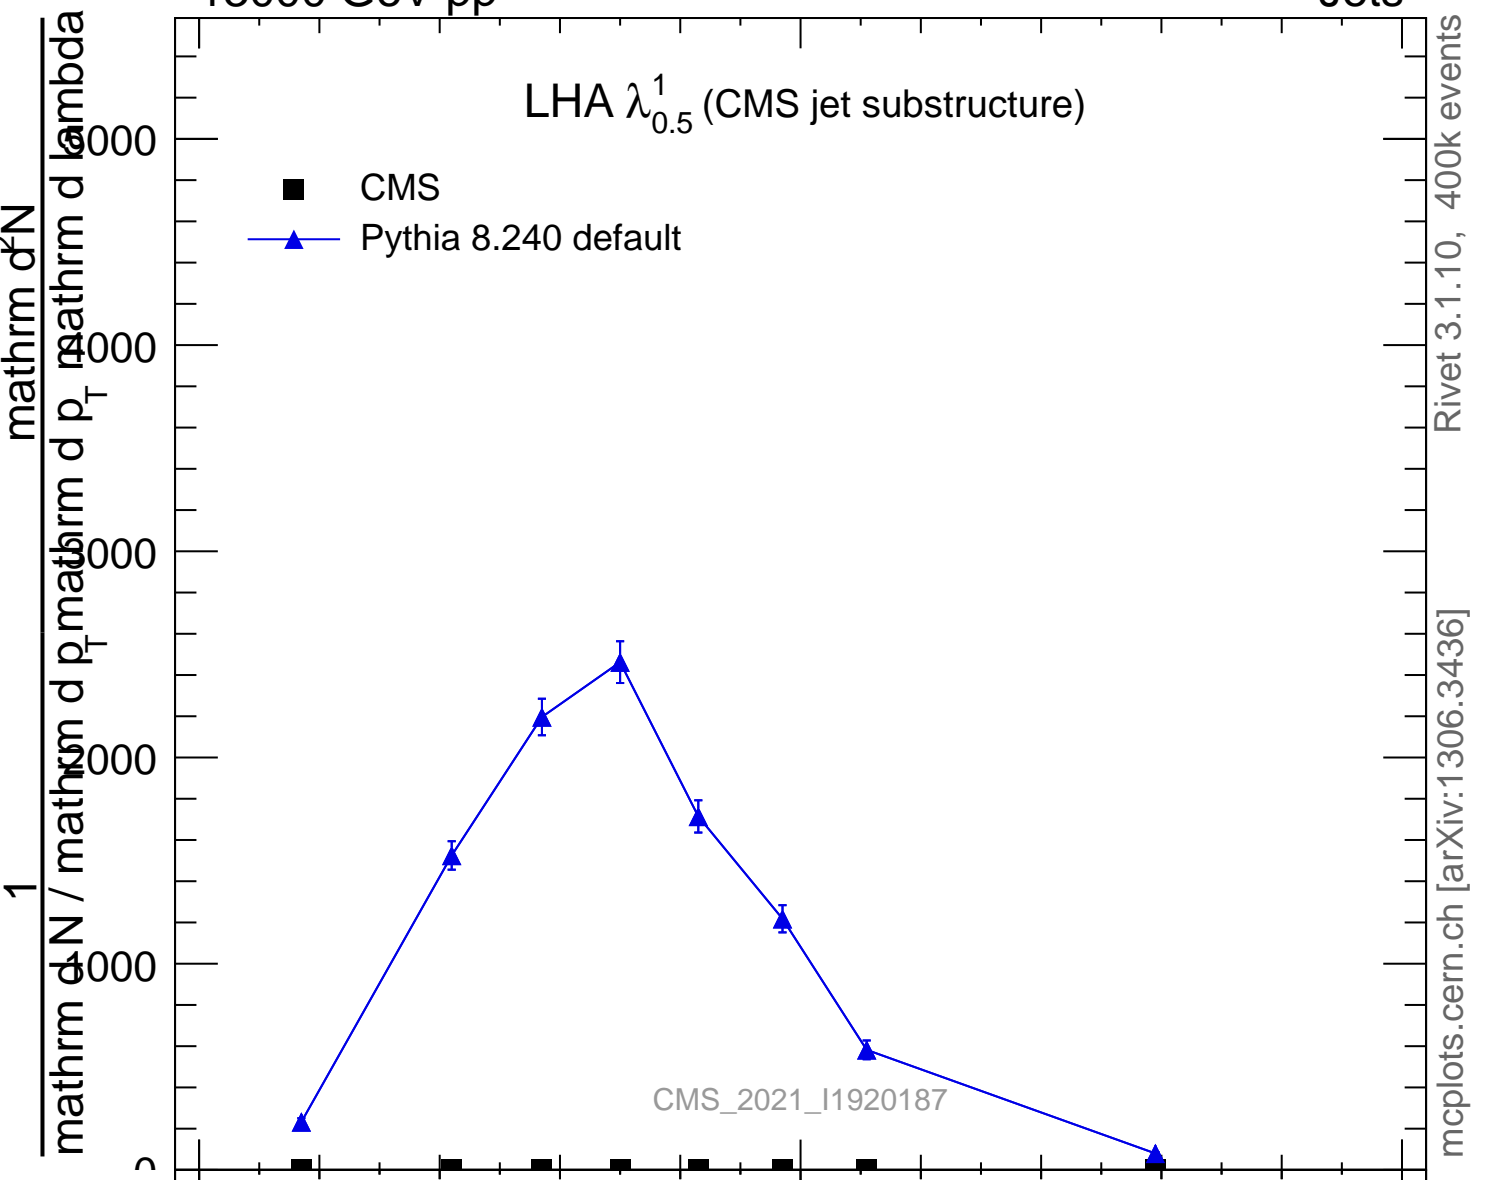

LHA  $\lambda_{0.5}^1$  (CMS jet substructure)

- CMS
- ▲ Pythia 8.240 default

CMS\_2021\_I1920187

mcplots.cern.ch [arXiv:1306.3436]

Rivet 3.1.10, 400k events