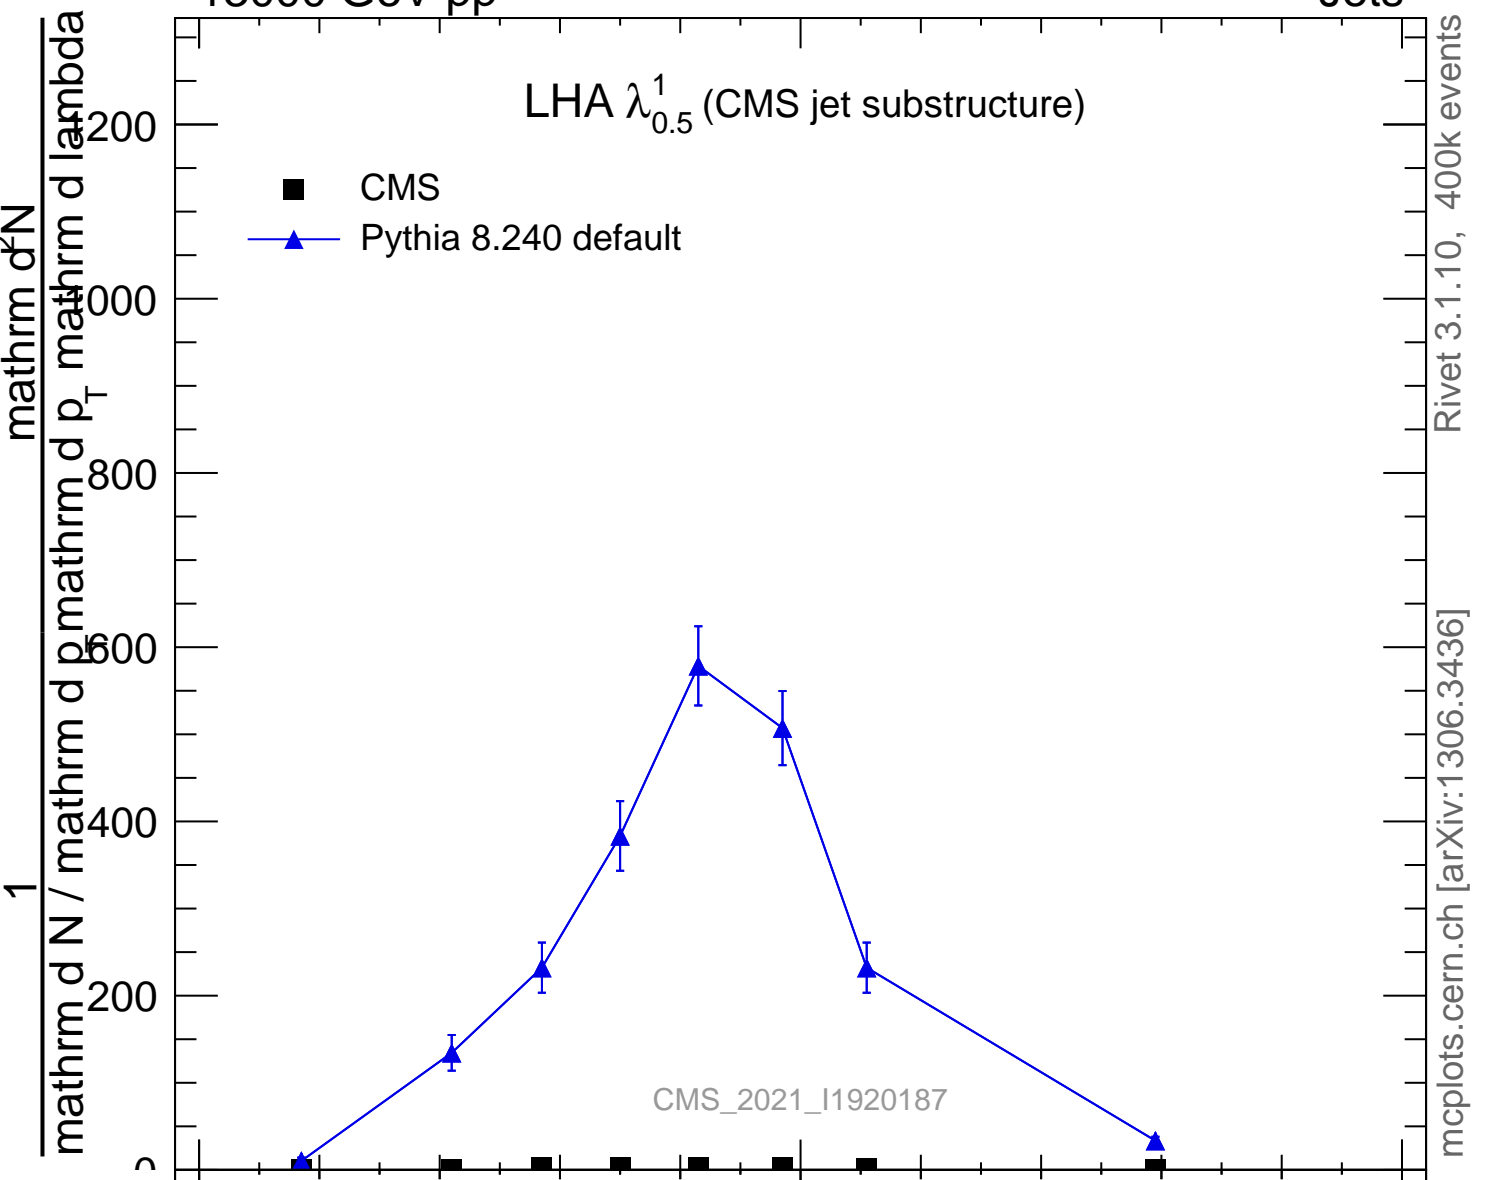

LHA  $\lambda_{0.5}^1$  (CMS jet substructure)

- CMS
- ▲ Pythia 8.240 default

CMS\_2021\_I1920187

Rivet 3.1.10, 400k events  
mcplots.cern.ch [arXiv:1306.3436]