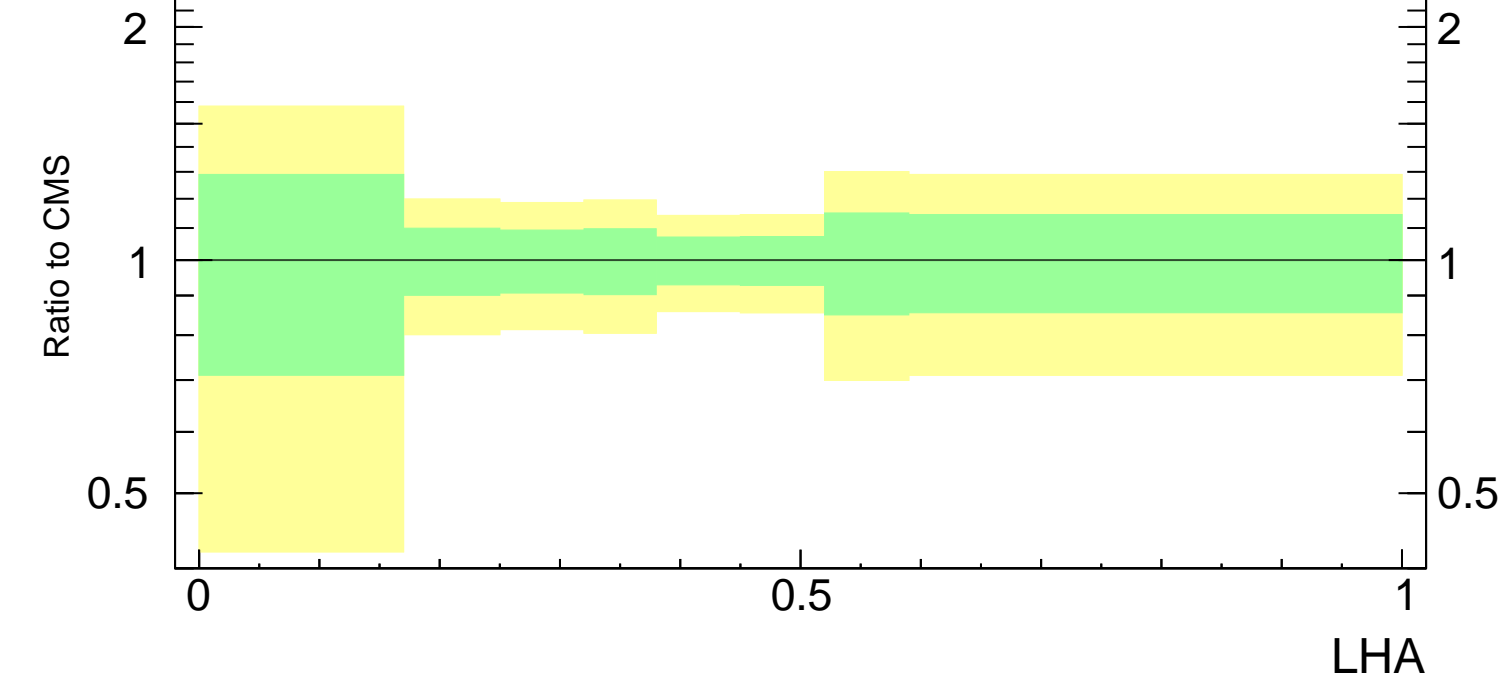

LHA  $\lambda_{0.5}^1$  (CMS jet substructure)

- CMS
- ▲ Pythia 8.240 default

CMS\_2021\_I1920187

Rivet 3.1.10, 400k events  
mcplots.cern.ch [arXiv:1306.3436]