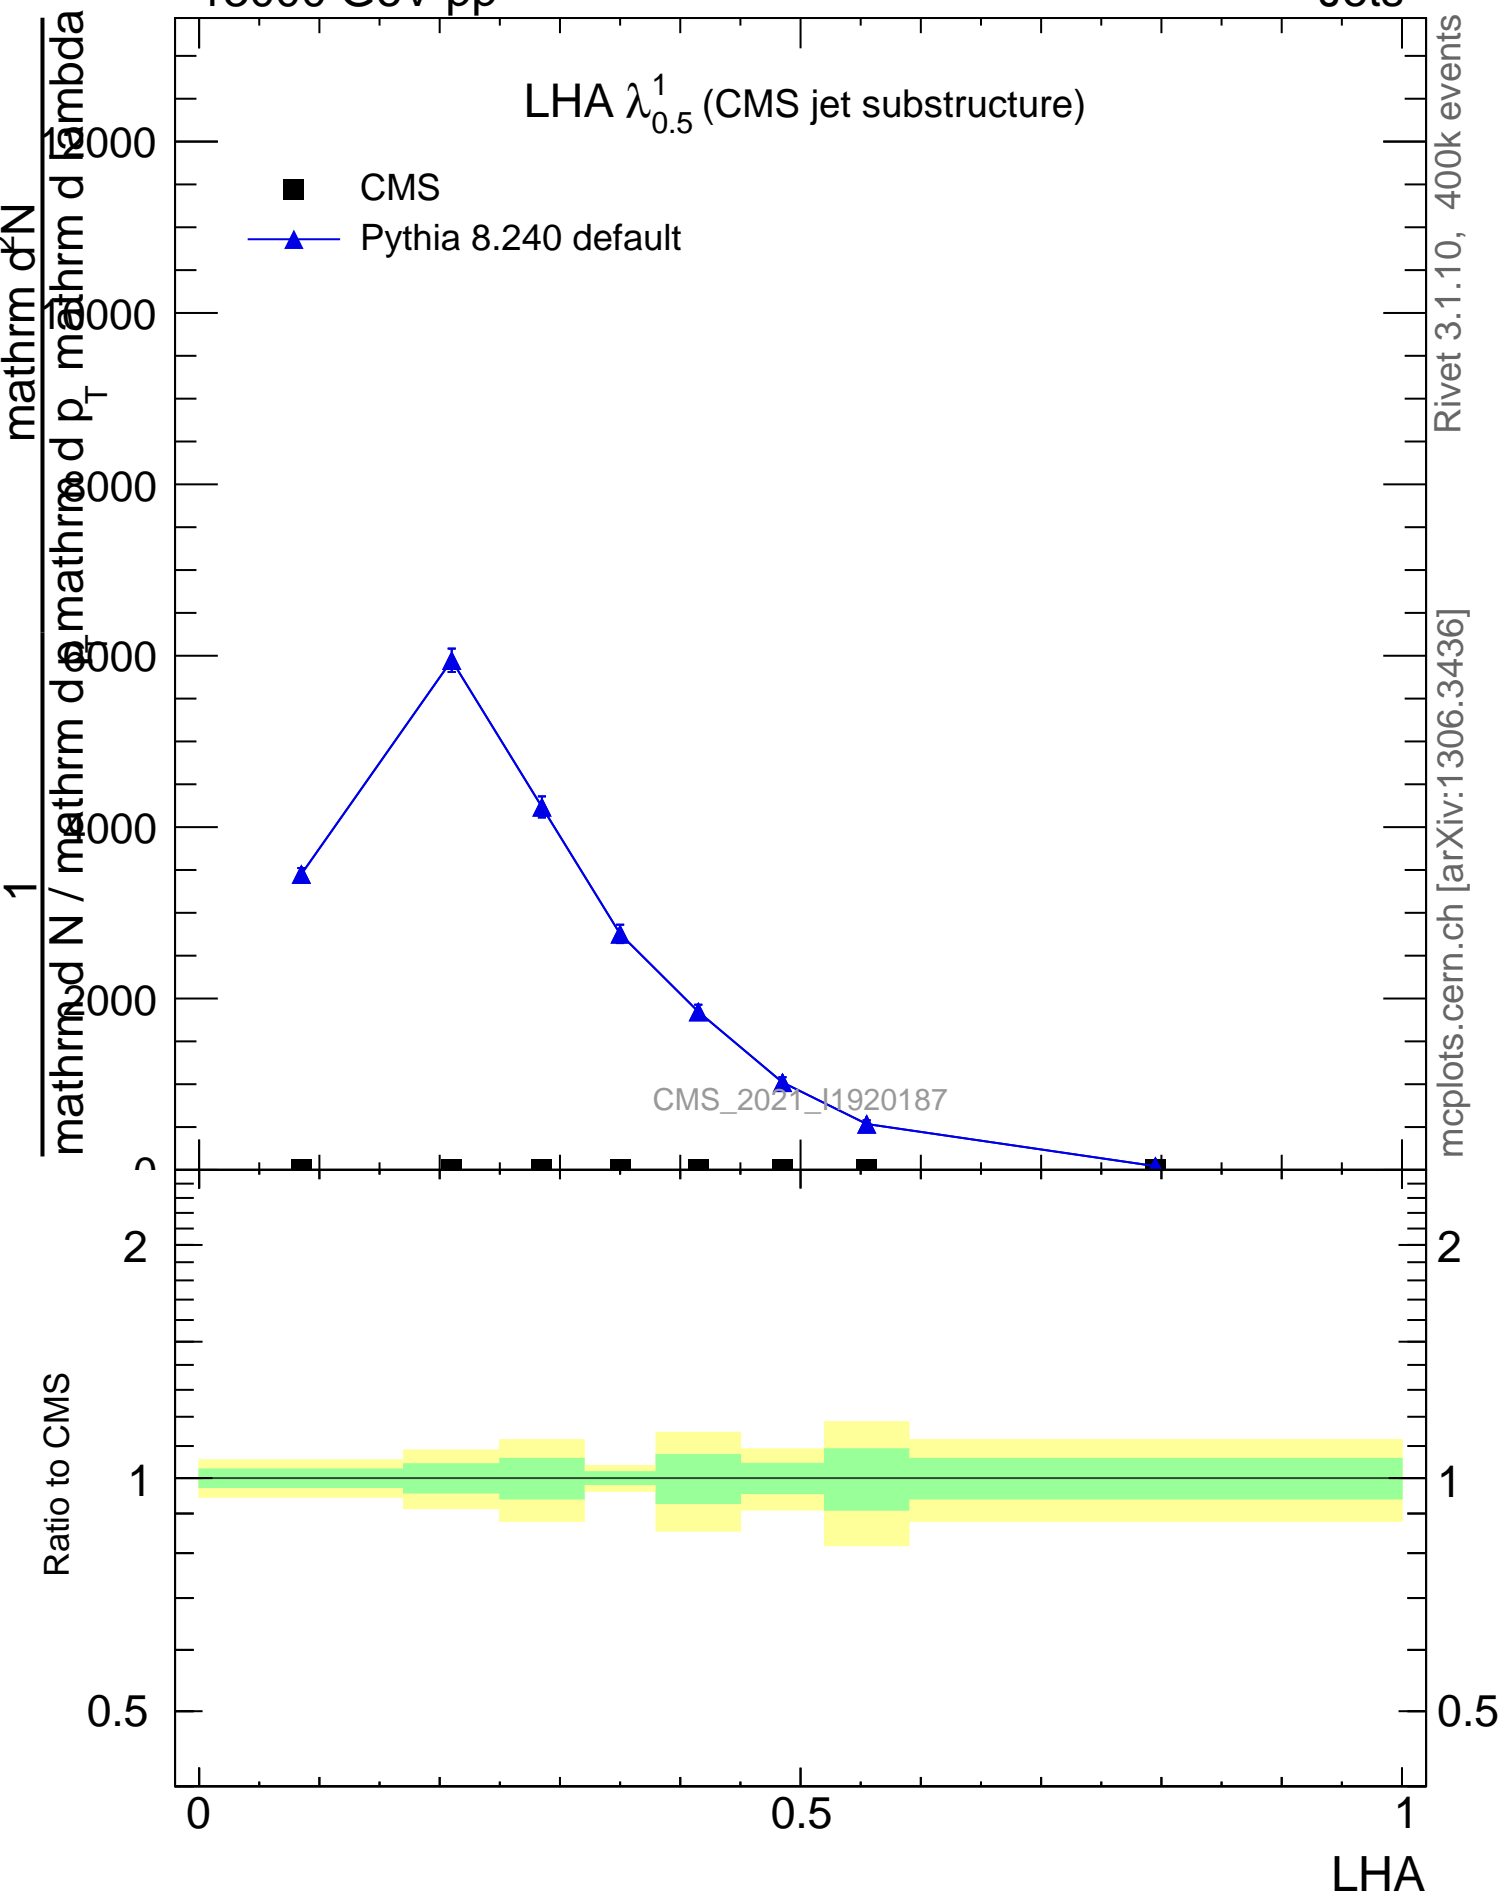

LHA  $\lambda_{0.5}^1$  (CMS jet substructure)

- CMS
- ▲ Pythia 8.240 default

CMS\_2021\_11920187

mcplots.cern.ch [arXiv:1306.3436]

Rivet 3.1.10, 400k events