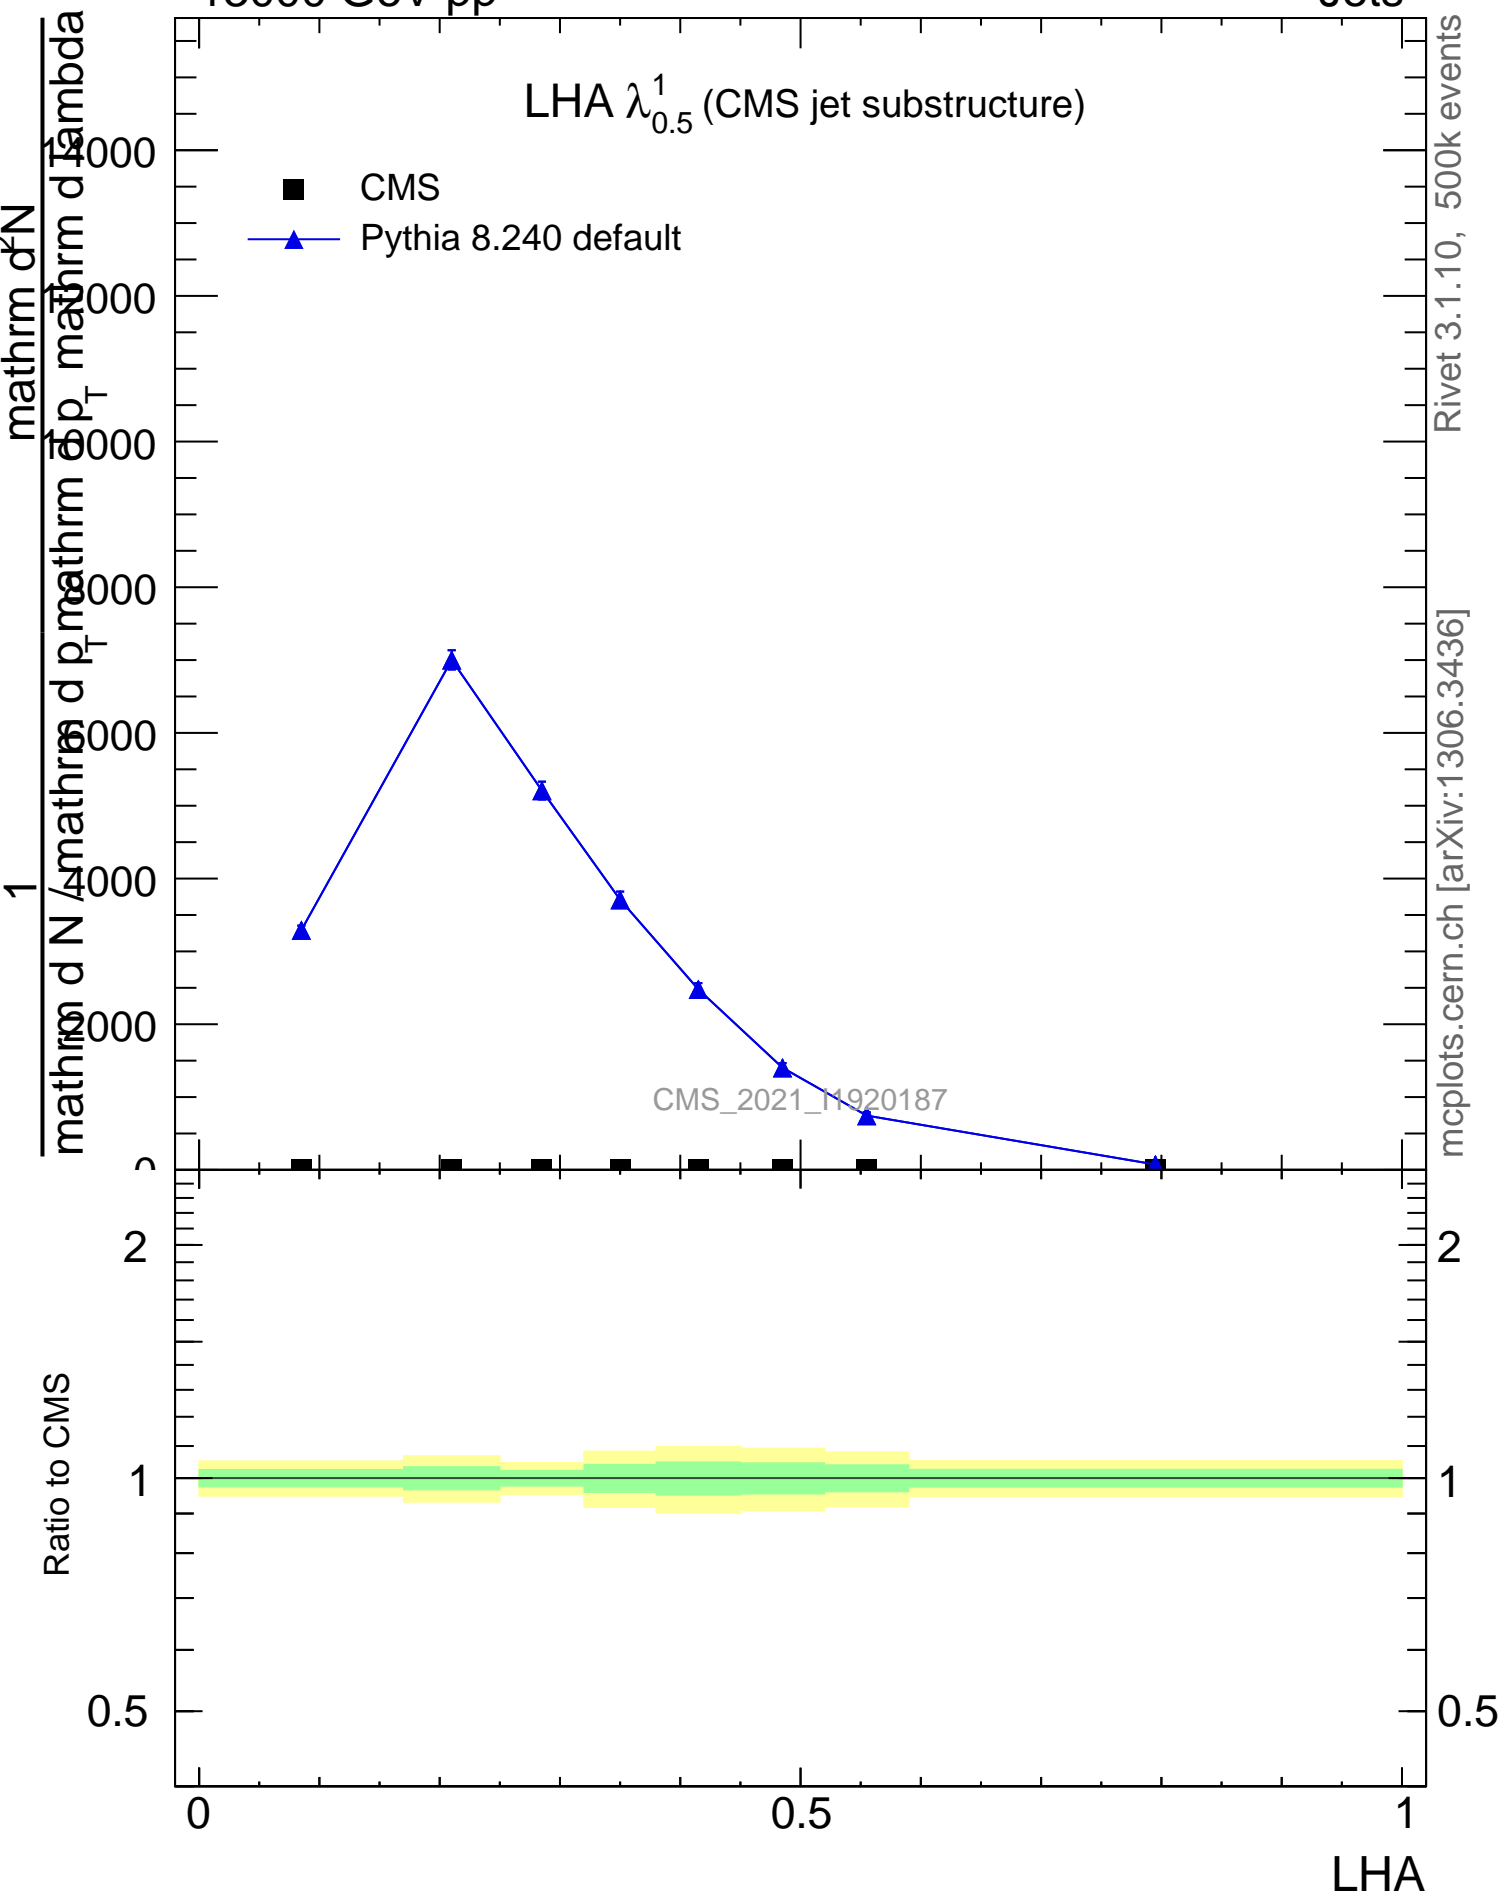

LHA  $\lambda_{0.5}^1$  (CMS jet substructure)

- CMS
- ▲ Pythia 8.240 default

CMS\_2021\_11920187

mcplots.cern.ch [arXiv:1306.3436]

Rivet 3.1.10, 500k events