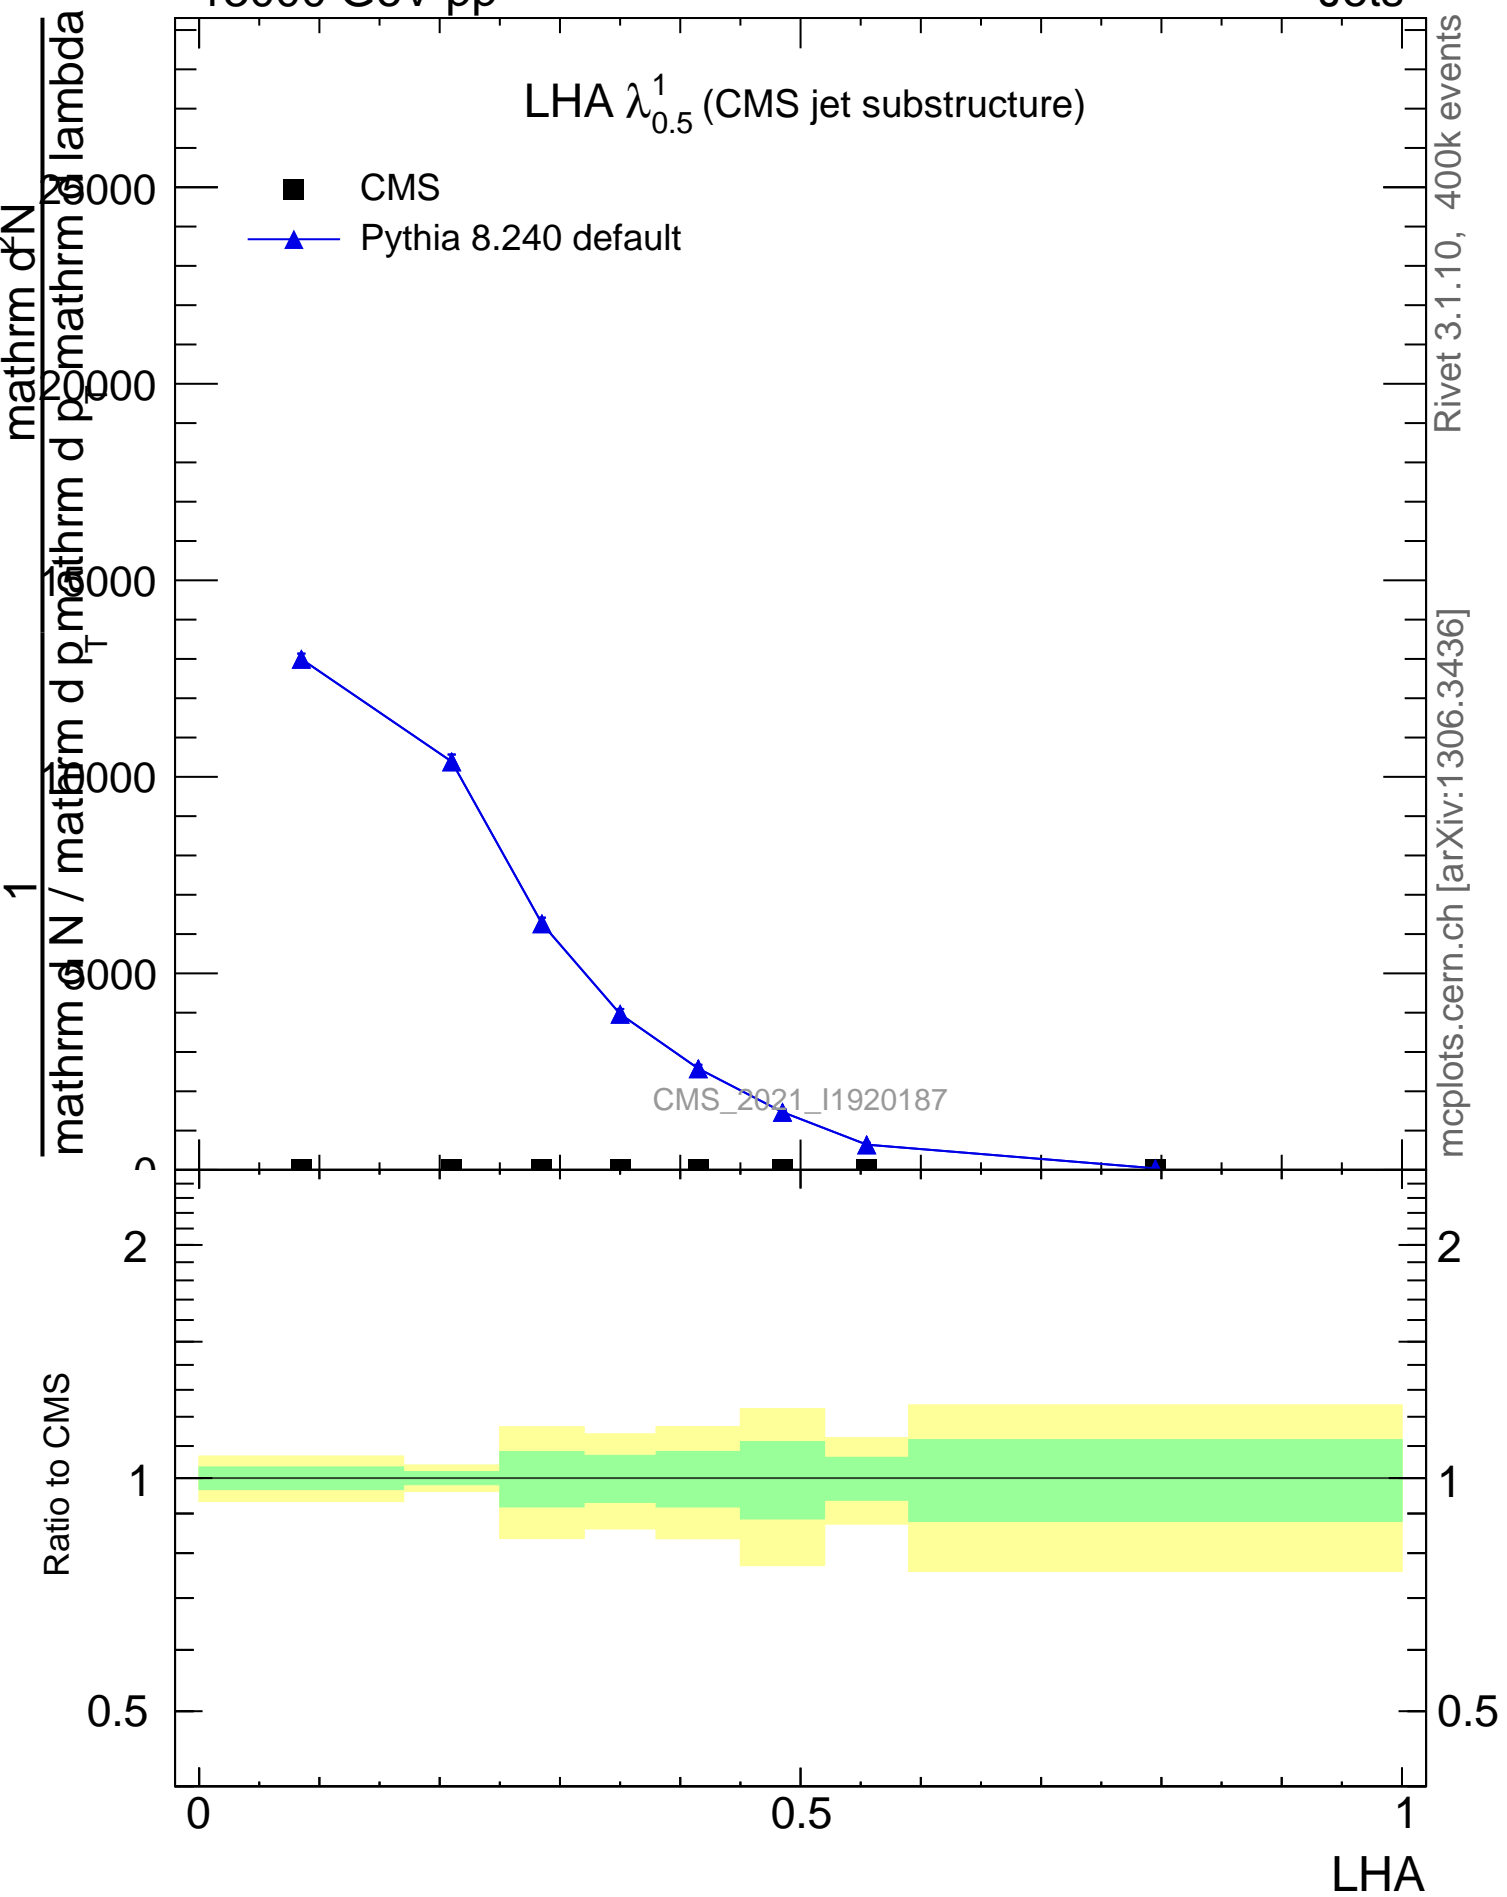

LHA  $\lambda_{0.5}^1$  (CMS jet substructure)

- CMS
- ▲ Pythia 8.240 default

CMS\_2021\_11920187

Rivet 3.1.10, 400k events  
mcplots.cern.ch [arXiv:1306.3436]