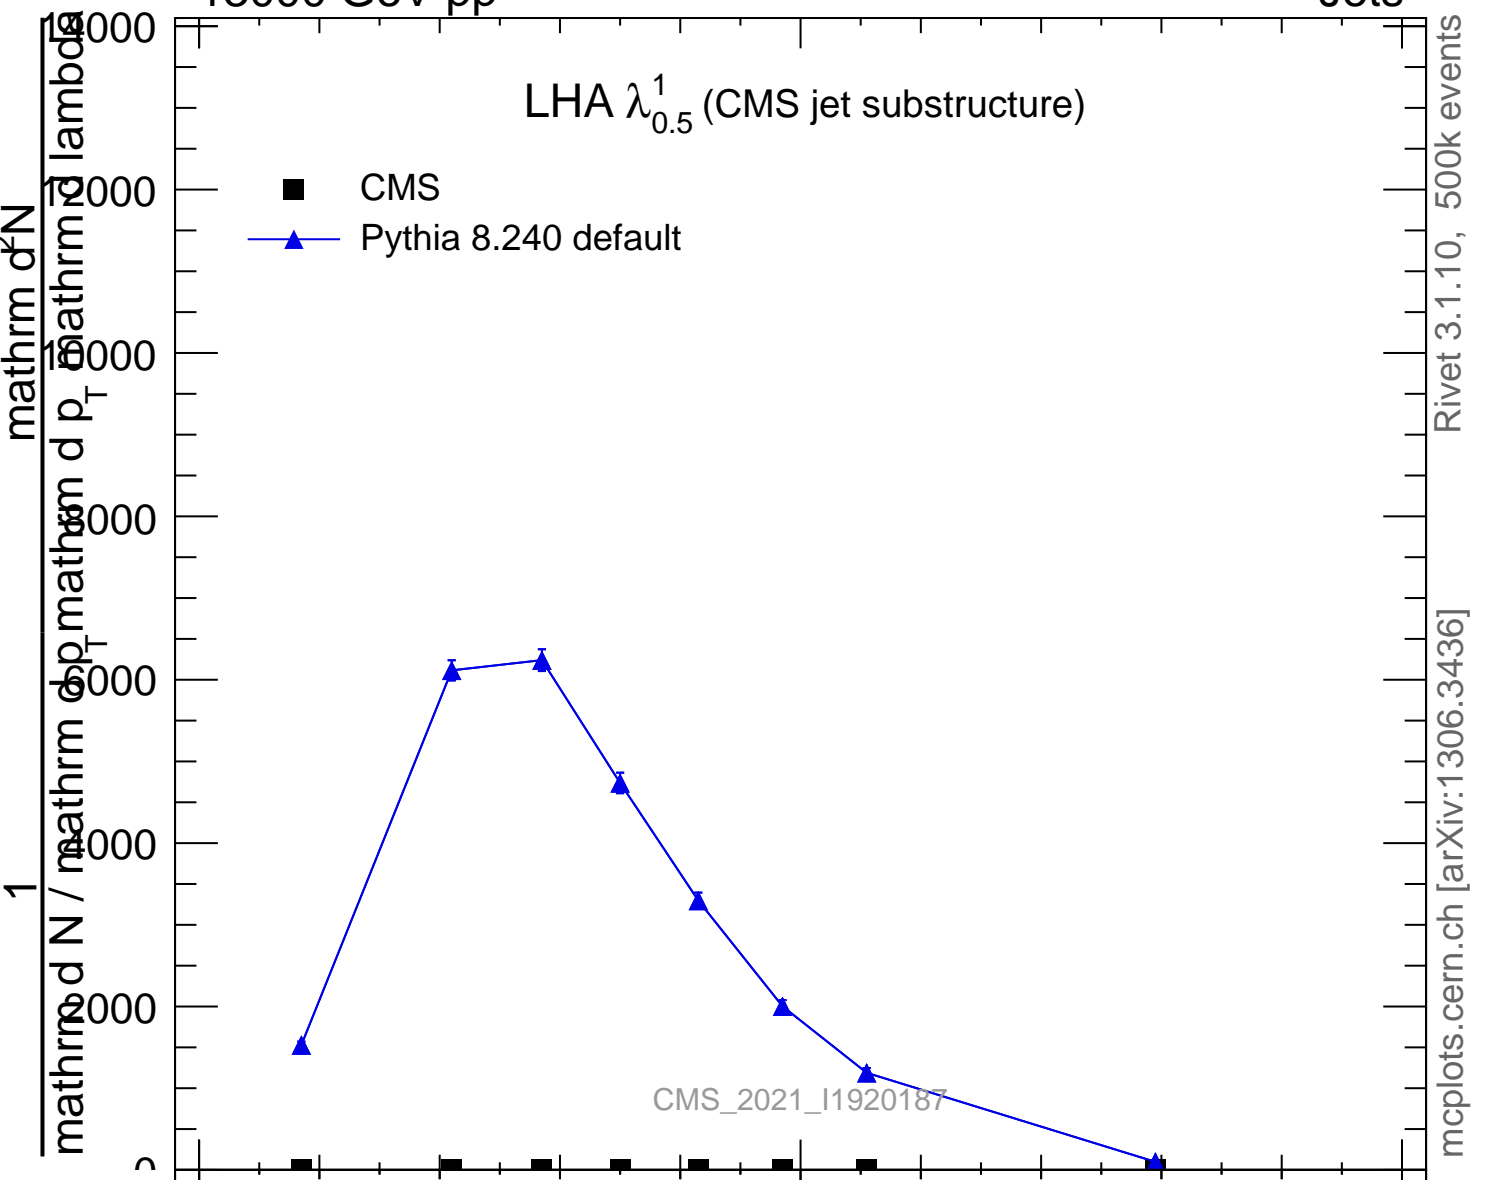

LHA  $\lambda_{0.5}^1$  (CMS jet substructure)

- CMS
- ▲ Pythia 8.240 default

Rivet 3.1.10, 500k events  
mcplots.cern.ch [arXiv:1306.3436]

CMS\_2021\_I1920187