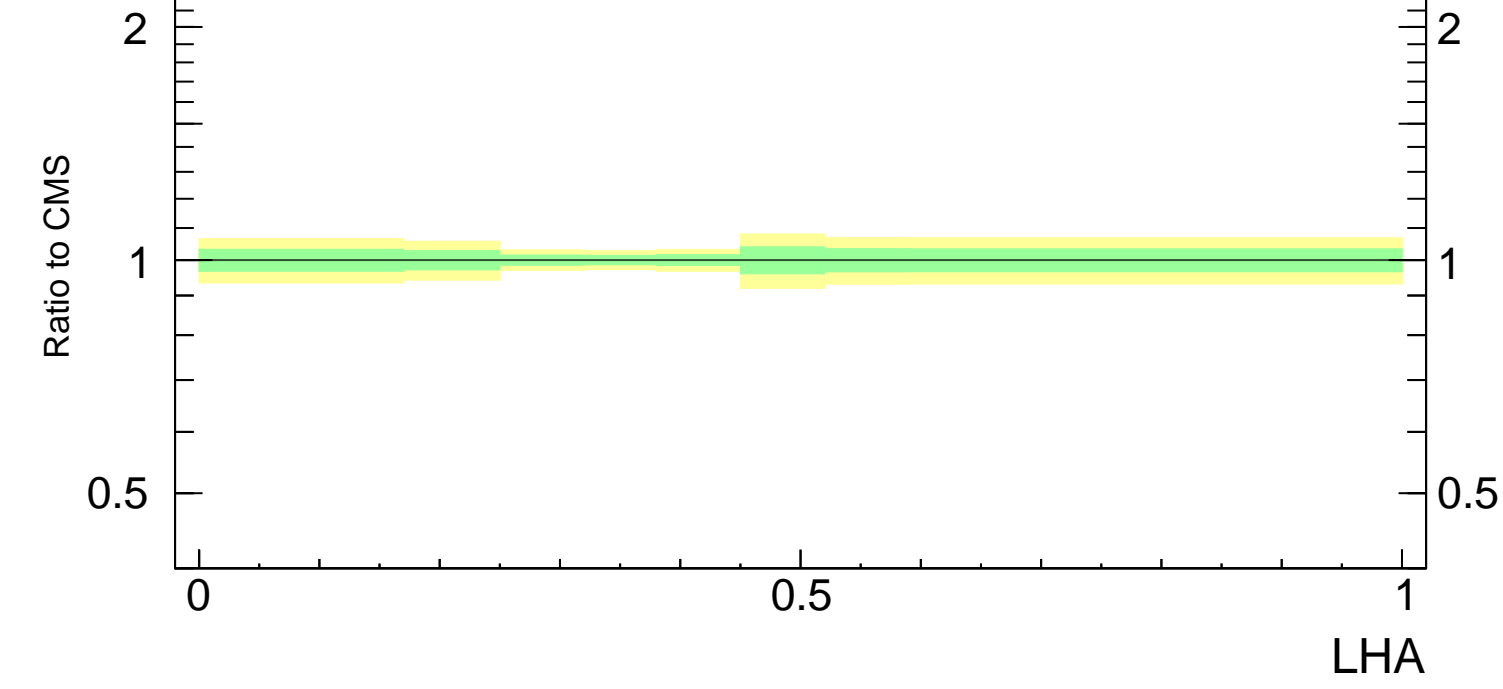

LHA  $\lambda_{0.5}^1$  (CMS jet substructure)

- CMS
- ▲ Pythia 8.240 default

Rivet 3.1.10, 500k events  
mcplots.cern.ch [arXiv:1306.3436]

CMS\_2021\_I1920187