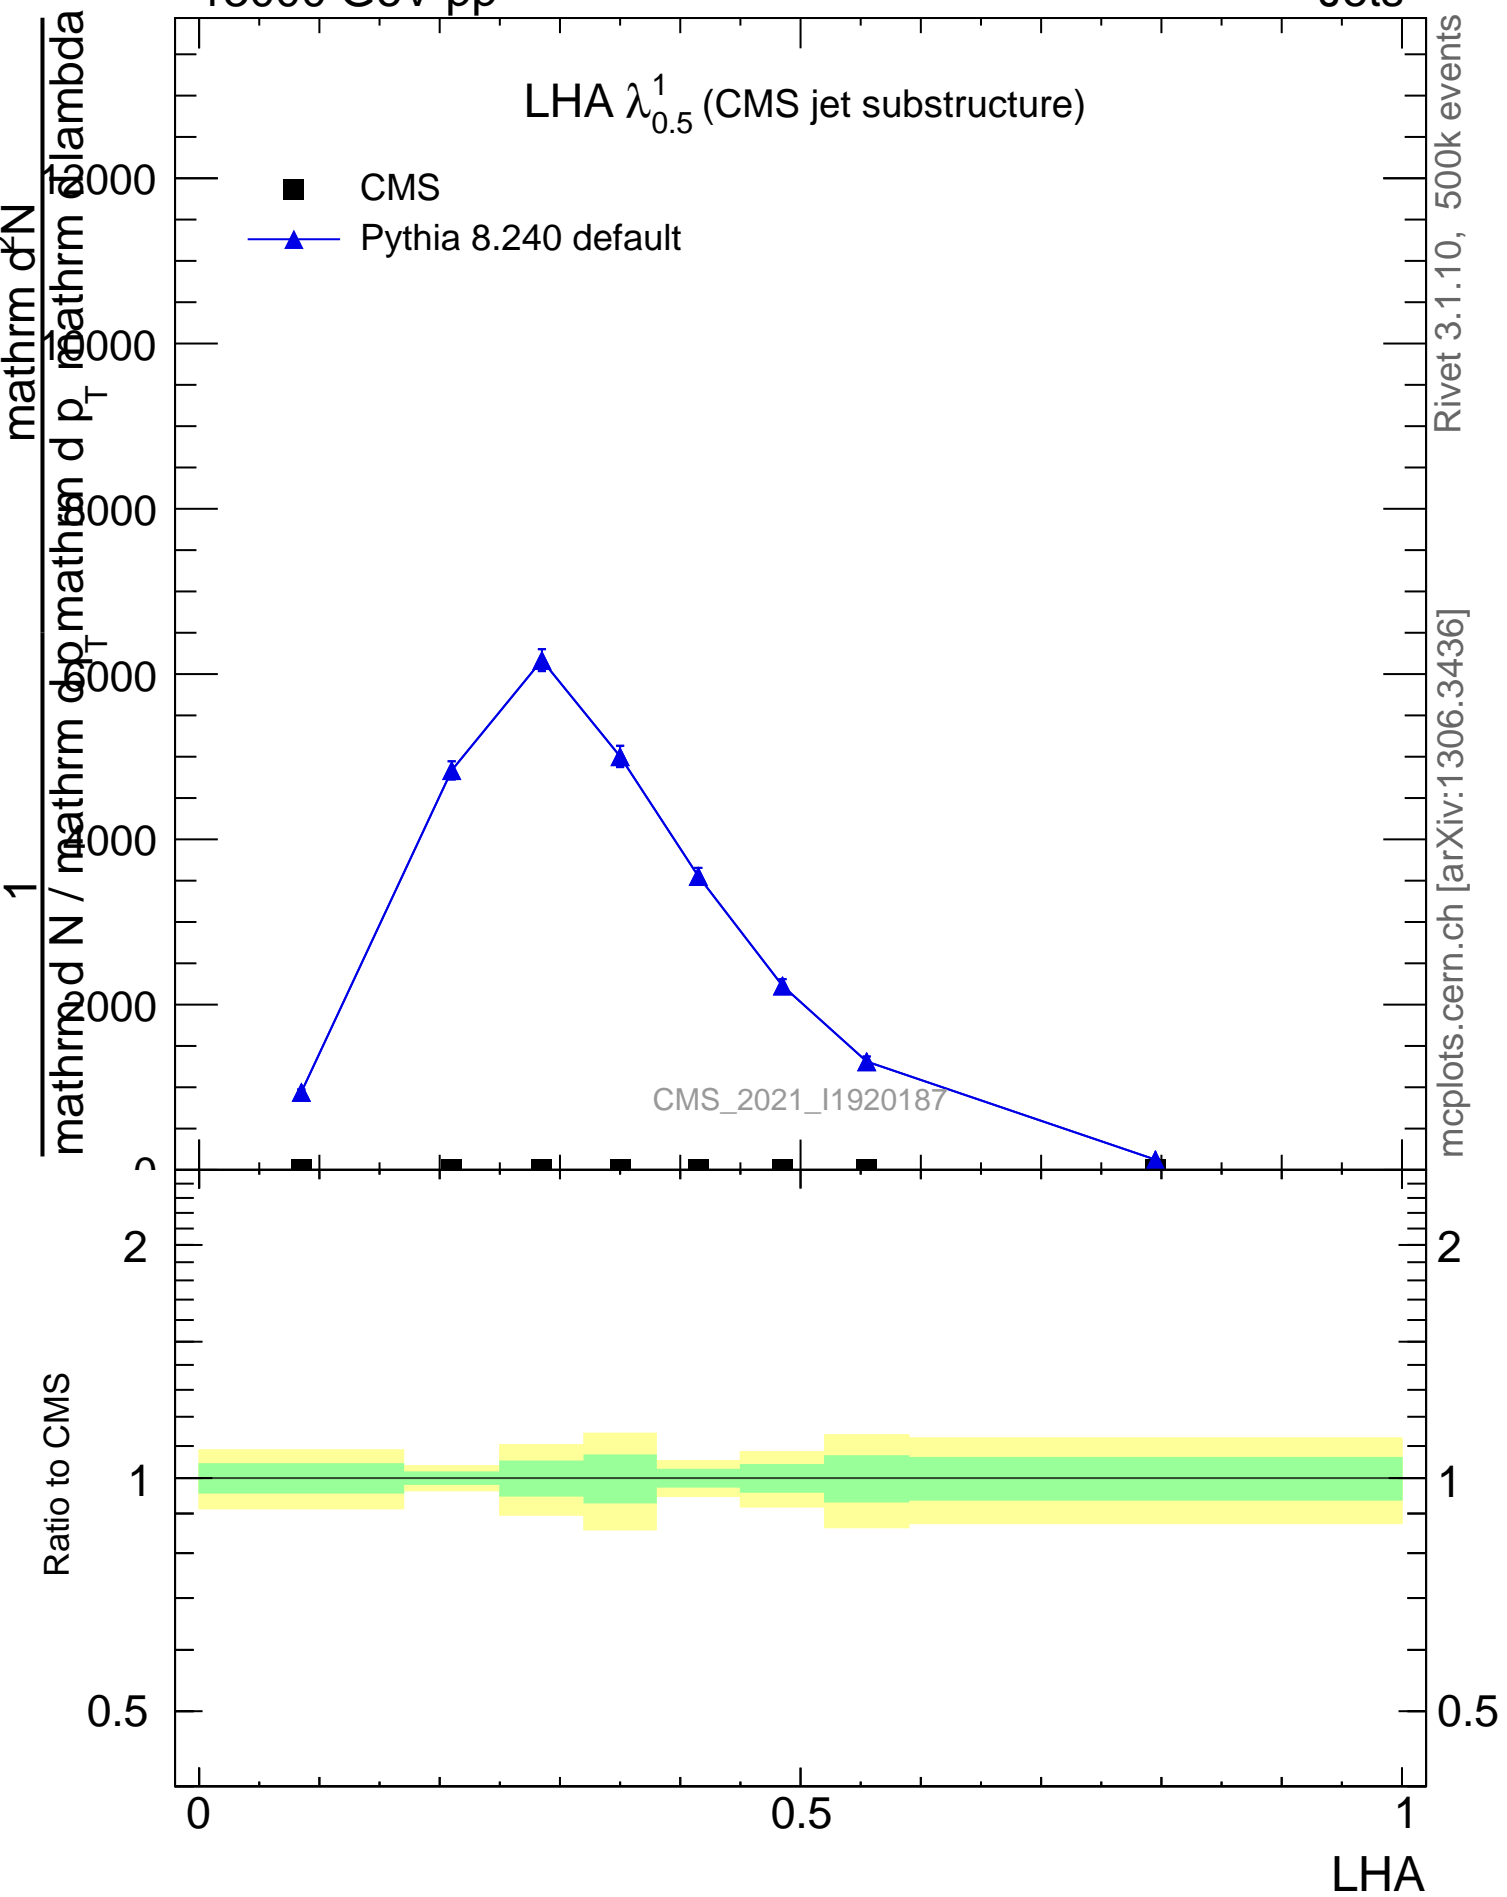

LHA  $\lambda_{0.5}^1$  (CMS jet substructure)

- CMS
- ▲ Pythia 8.240 default

CMS\_2021\_I1920187

mcplots.cern.ch [arXiv:1306.3436]

Rivet 3.1.10, 500k events