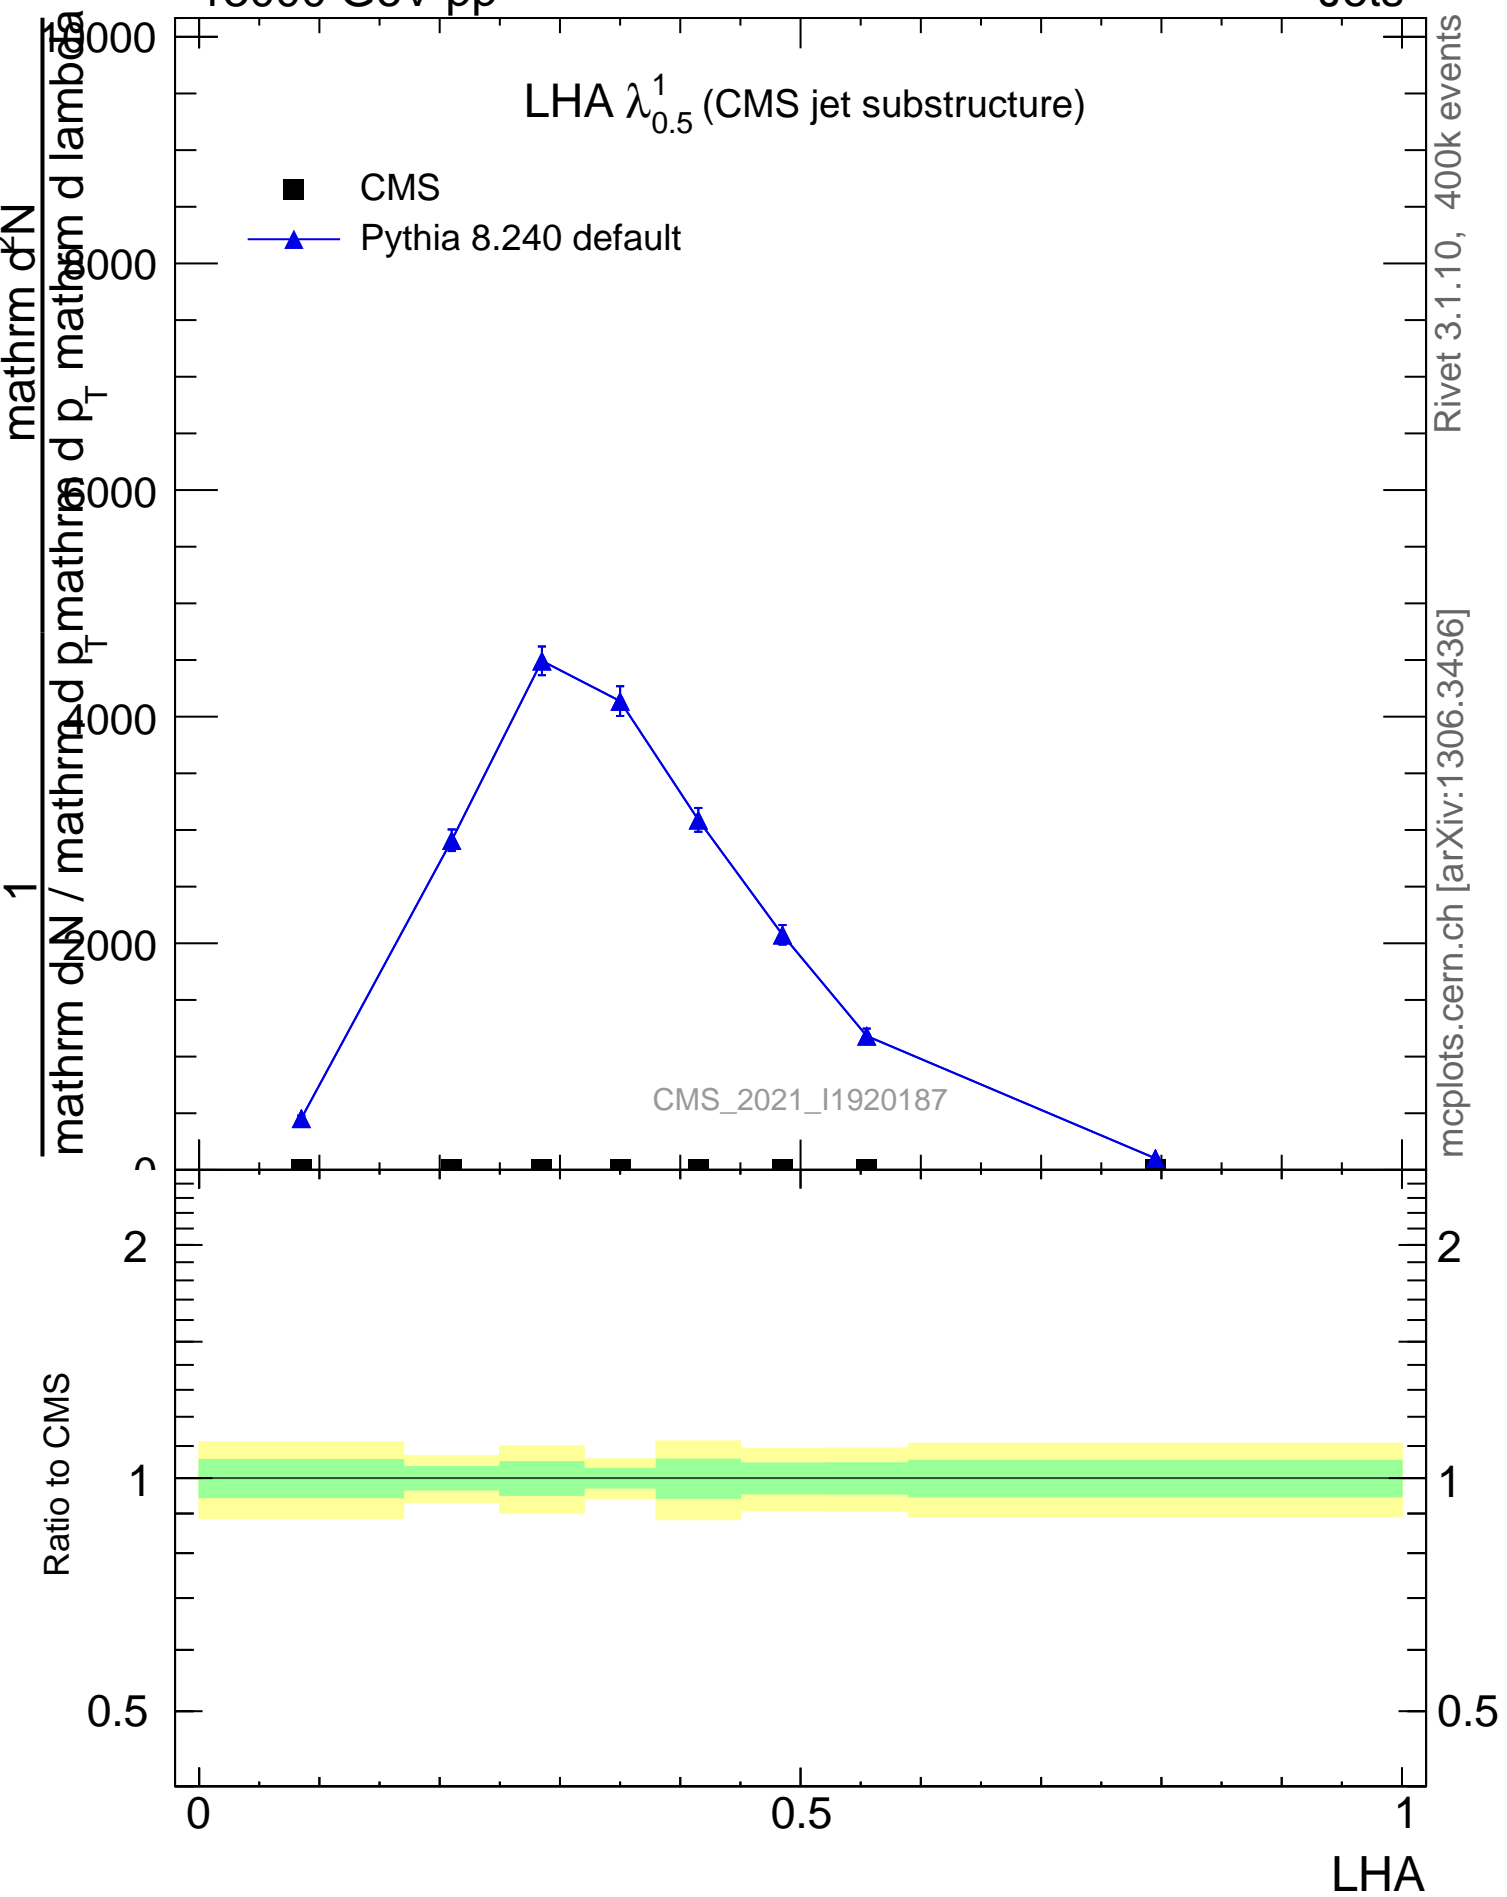

LHA  $\lambda_{0.5}^1$  (CMS jet substructure)

- CMS
- ▲ Pythia 8.240 default

CMS\_2021\_I1920187

mcplots.cern.ch [arXiv:1306.3436]

Rivet 3.1.10, 400k events