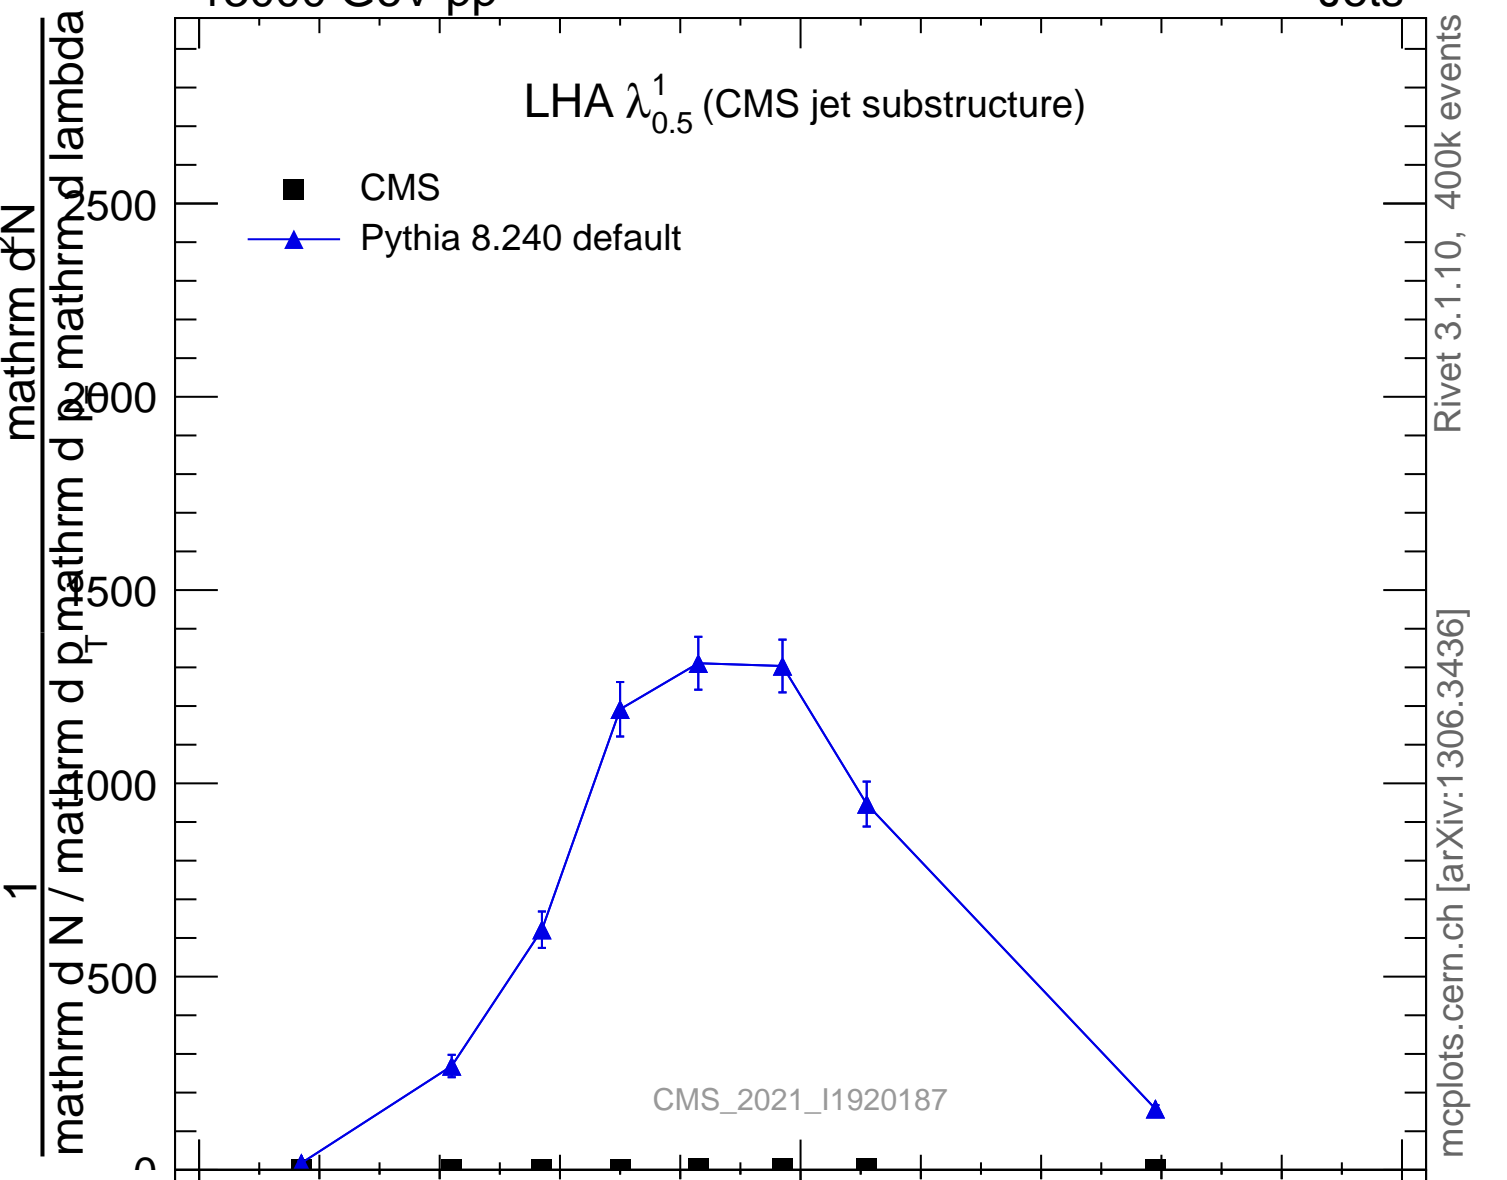

LHA  $\lambda_{0.5}^1$  (CMS jet substructure)

- CMS
- ▲ Pythia 8.240 default

CMS\_2021\_I1920187

Rivet 3.1.10, 400k events  
mcplots.cern.ch [arXiv:1306.3436]