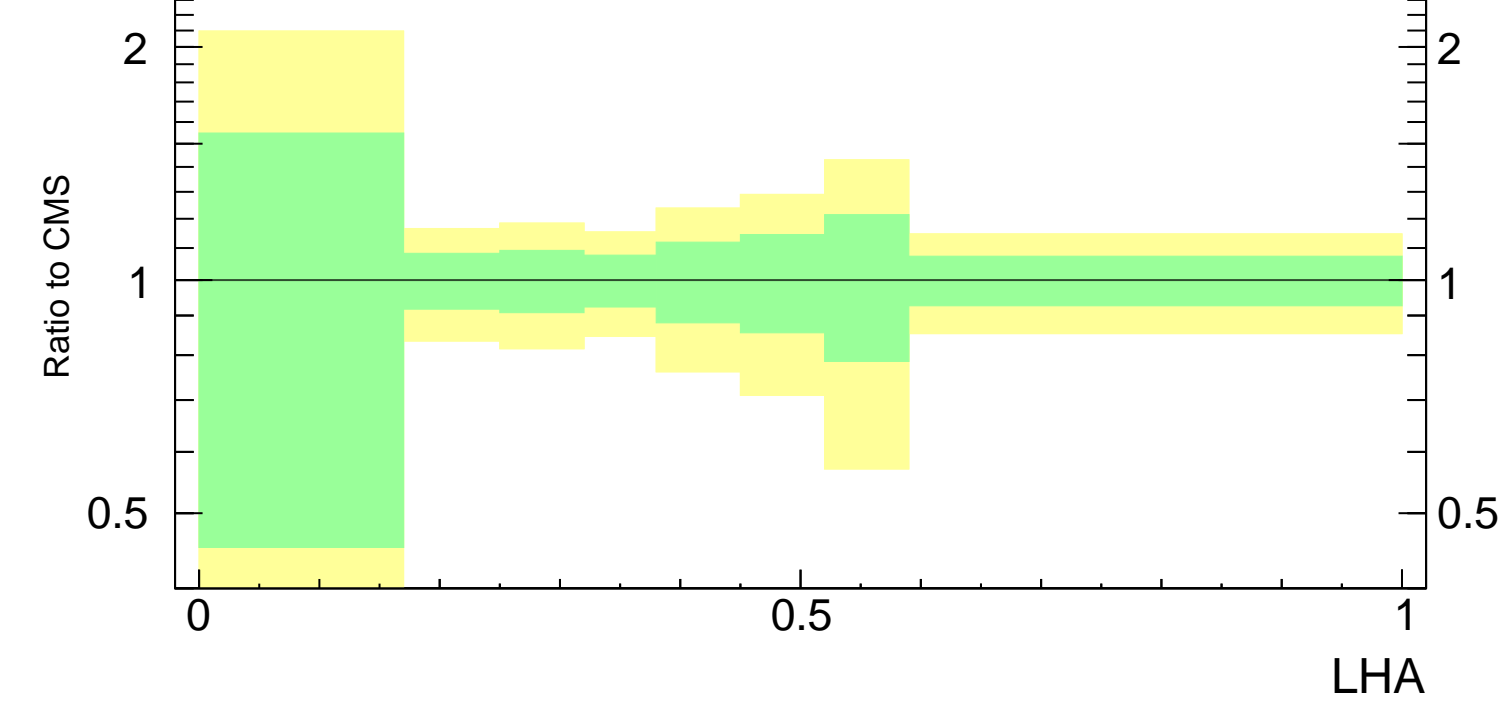

LHA  $\lambda_{0.5}^1$  (CMS jet substructure)

- CMS
- ▲ Pythia 8.240 default

CMS\_2021\_I1920187

Rivet 3.1.10, 400k events  
mcplots.cern.ch [arXiv:1306.3436]