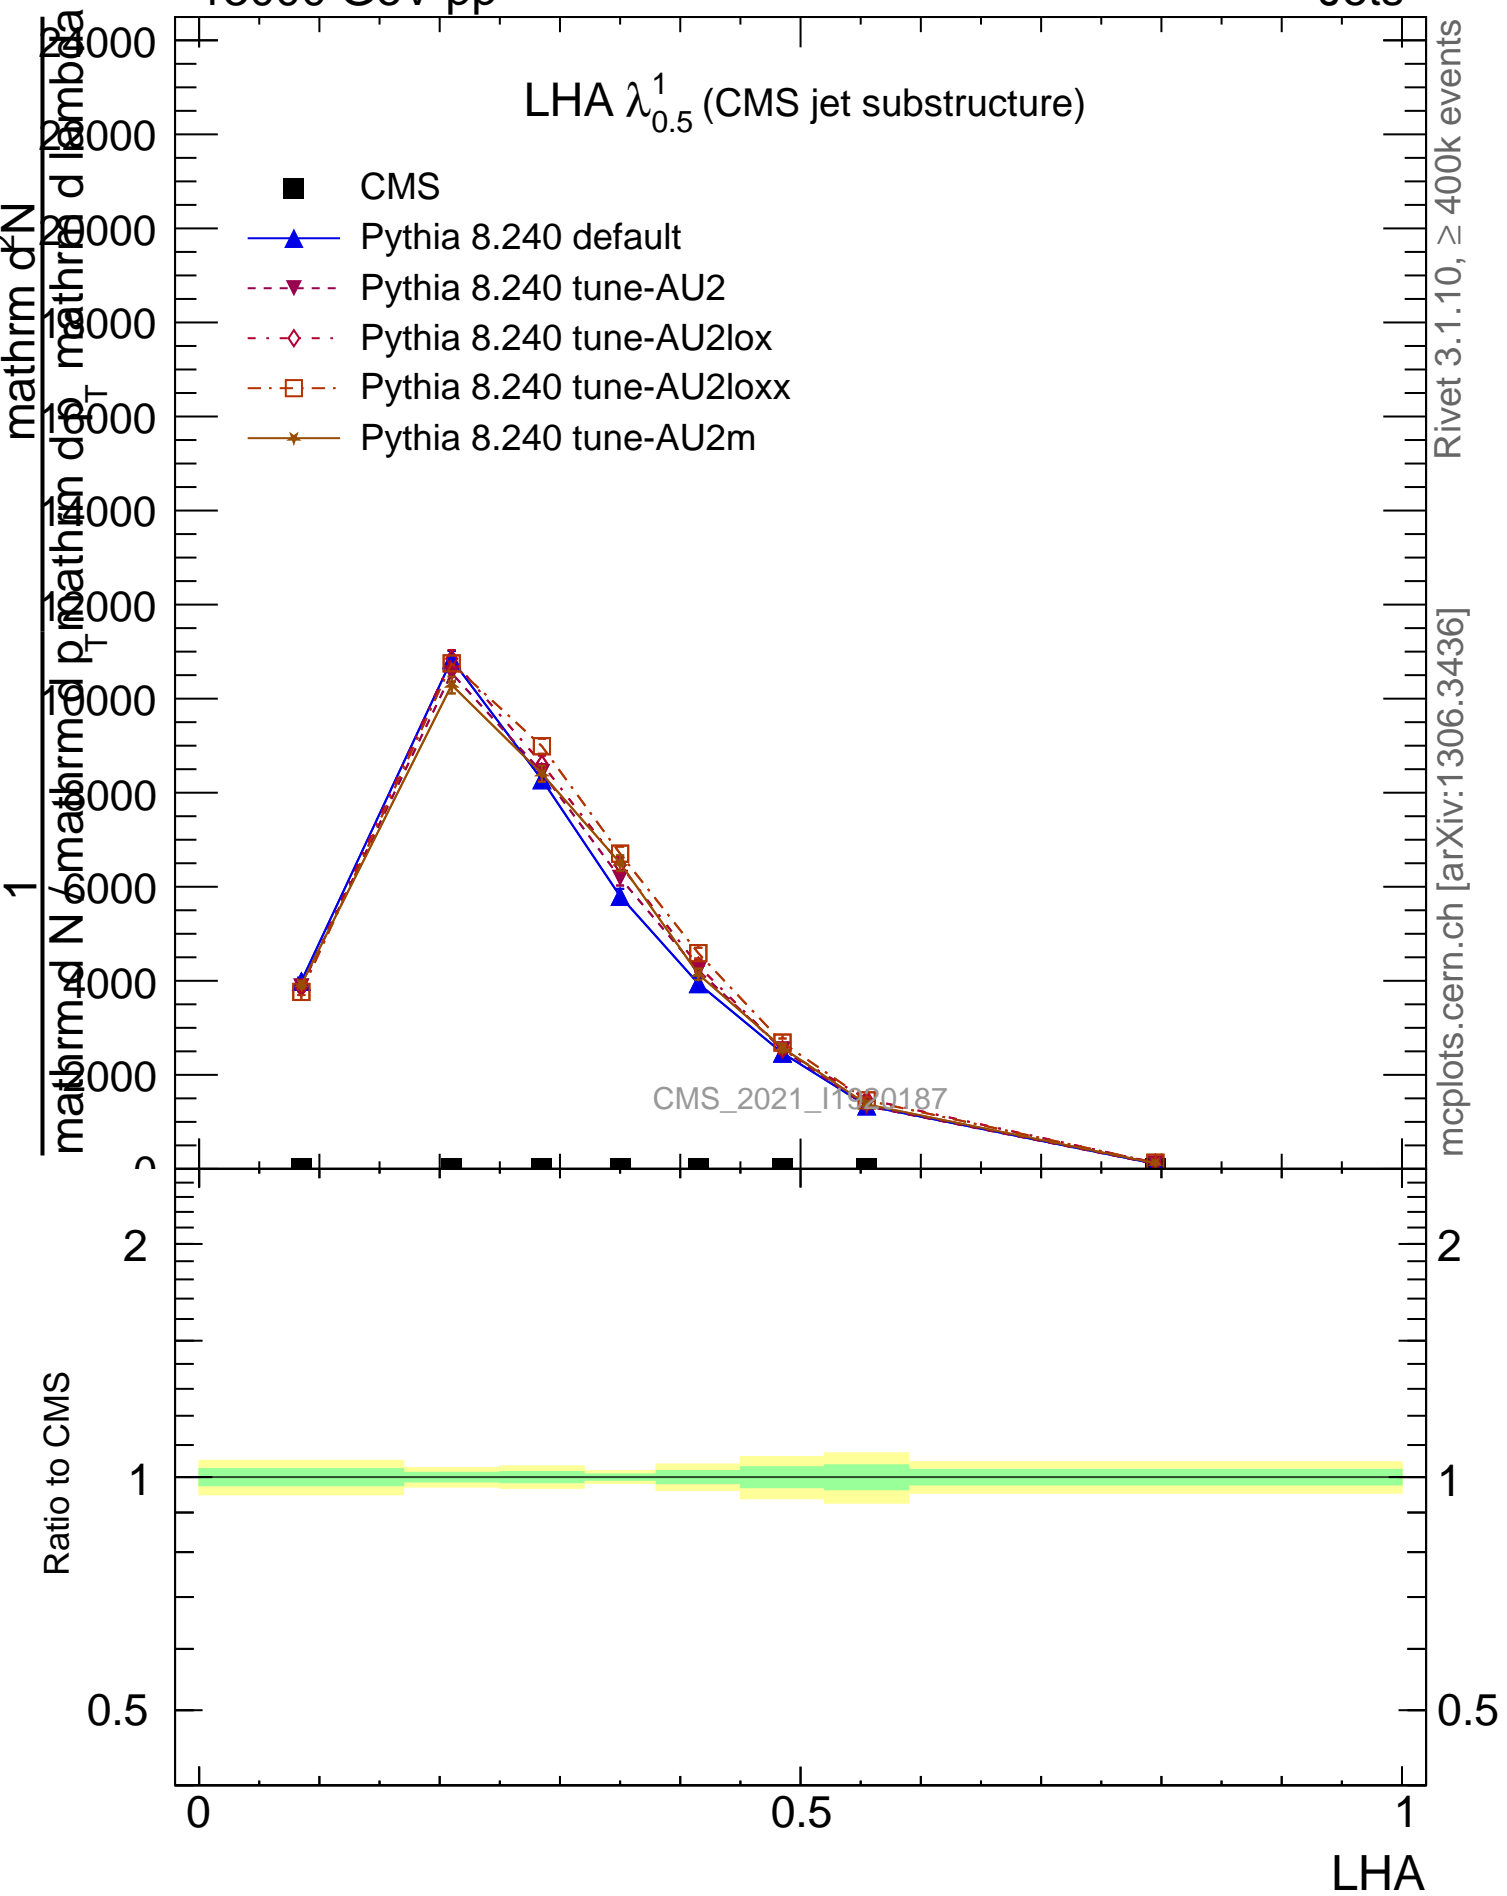

LHA  $\lambda_{0.5}^1$  (CMS jet substructure)

- CMS
- ▲ Pythia 8.240 default
- ▼ Pythia 8.240 tune-AU2
- ◇ Pythia 8.240 tune-AU2lox
- Pythia 8.240 tune-AU2loxx
- ★ Pythia 8.240 tune-AU2m

CMS\_2021\_1199.0187

mcplots.cern.ch [arXiv:1306.3436]

Rivet 3.1.10, >= 400k events