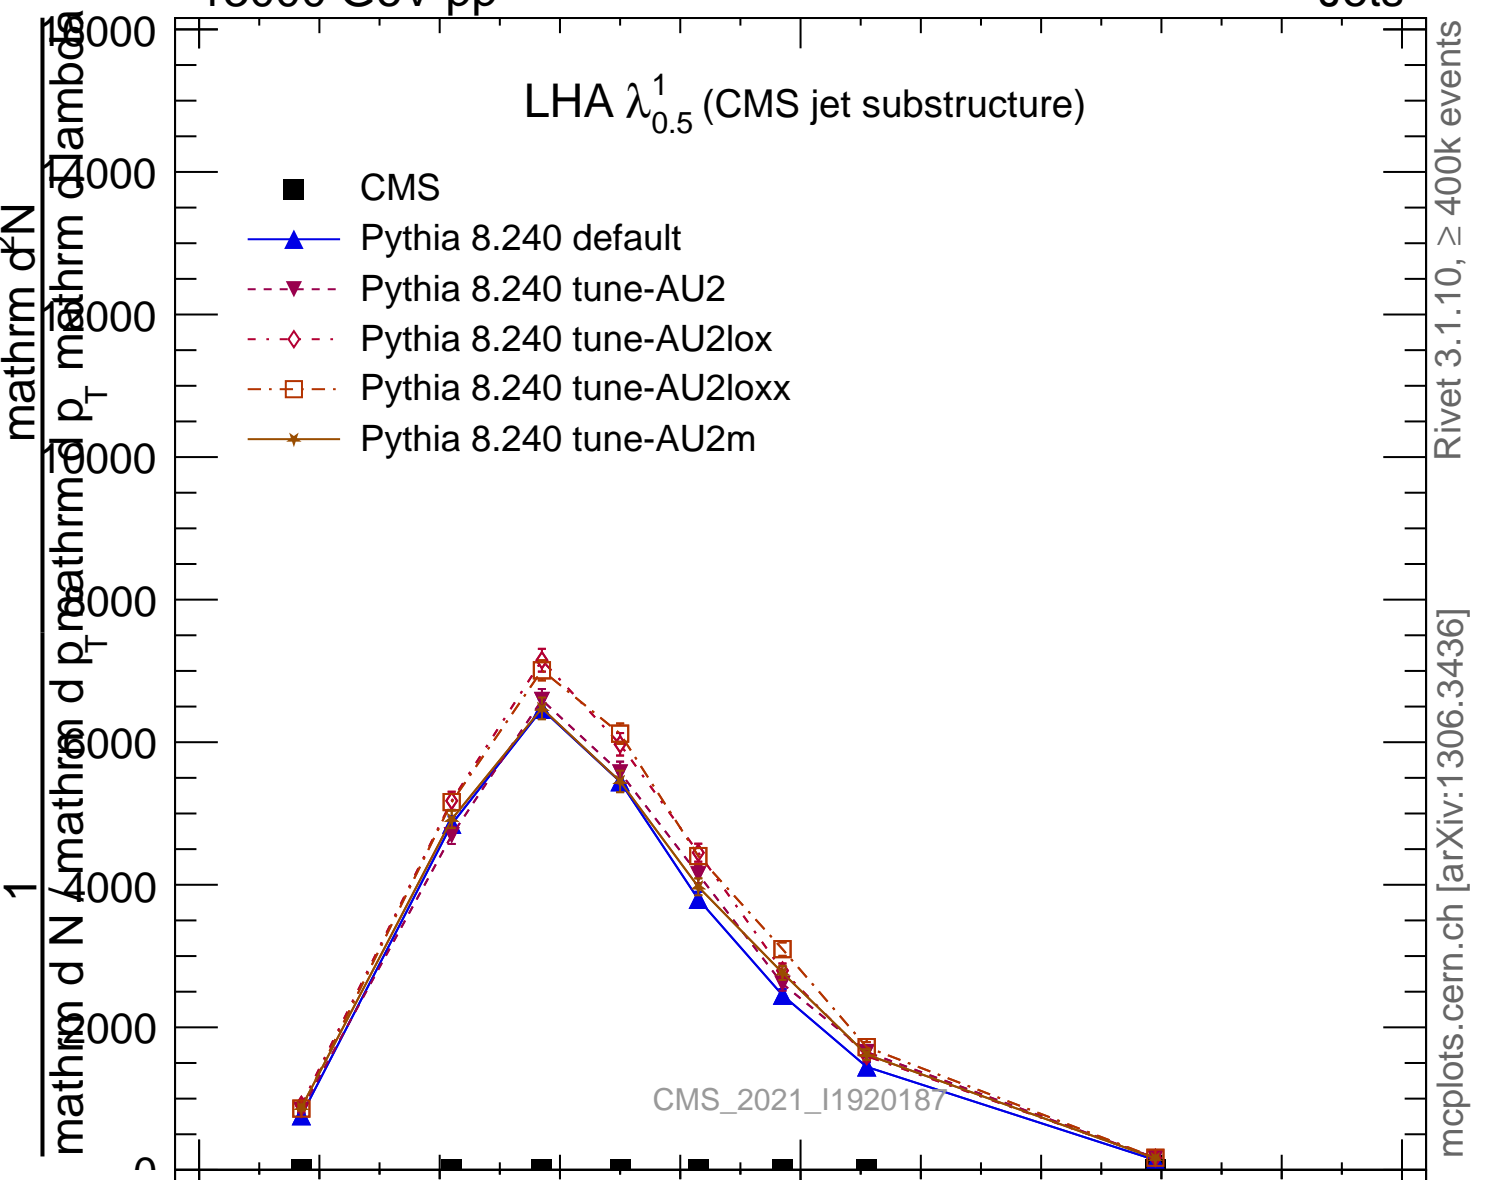

LHA  $\lambda_{0.5}^1$  (CMS jet substructure)

- CMS
- ▲ Pythia 8.240 default
- ▼ Pythia 8.240 tune-AU2
- ◇ Pythia 8.240 tune-AU2lox
- Pythia 8.240 tune-AU2loxx
- ★ Pythia 8.240 tune-AU2m

CMS\_2021\_I1920187