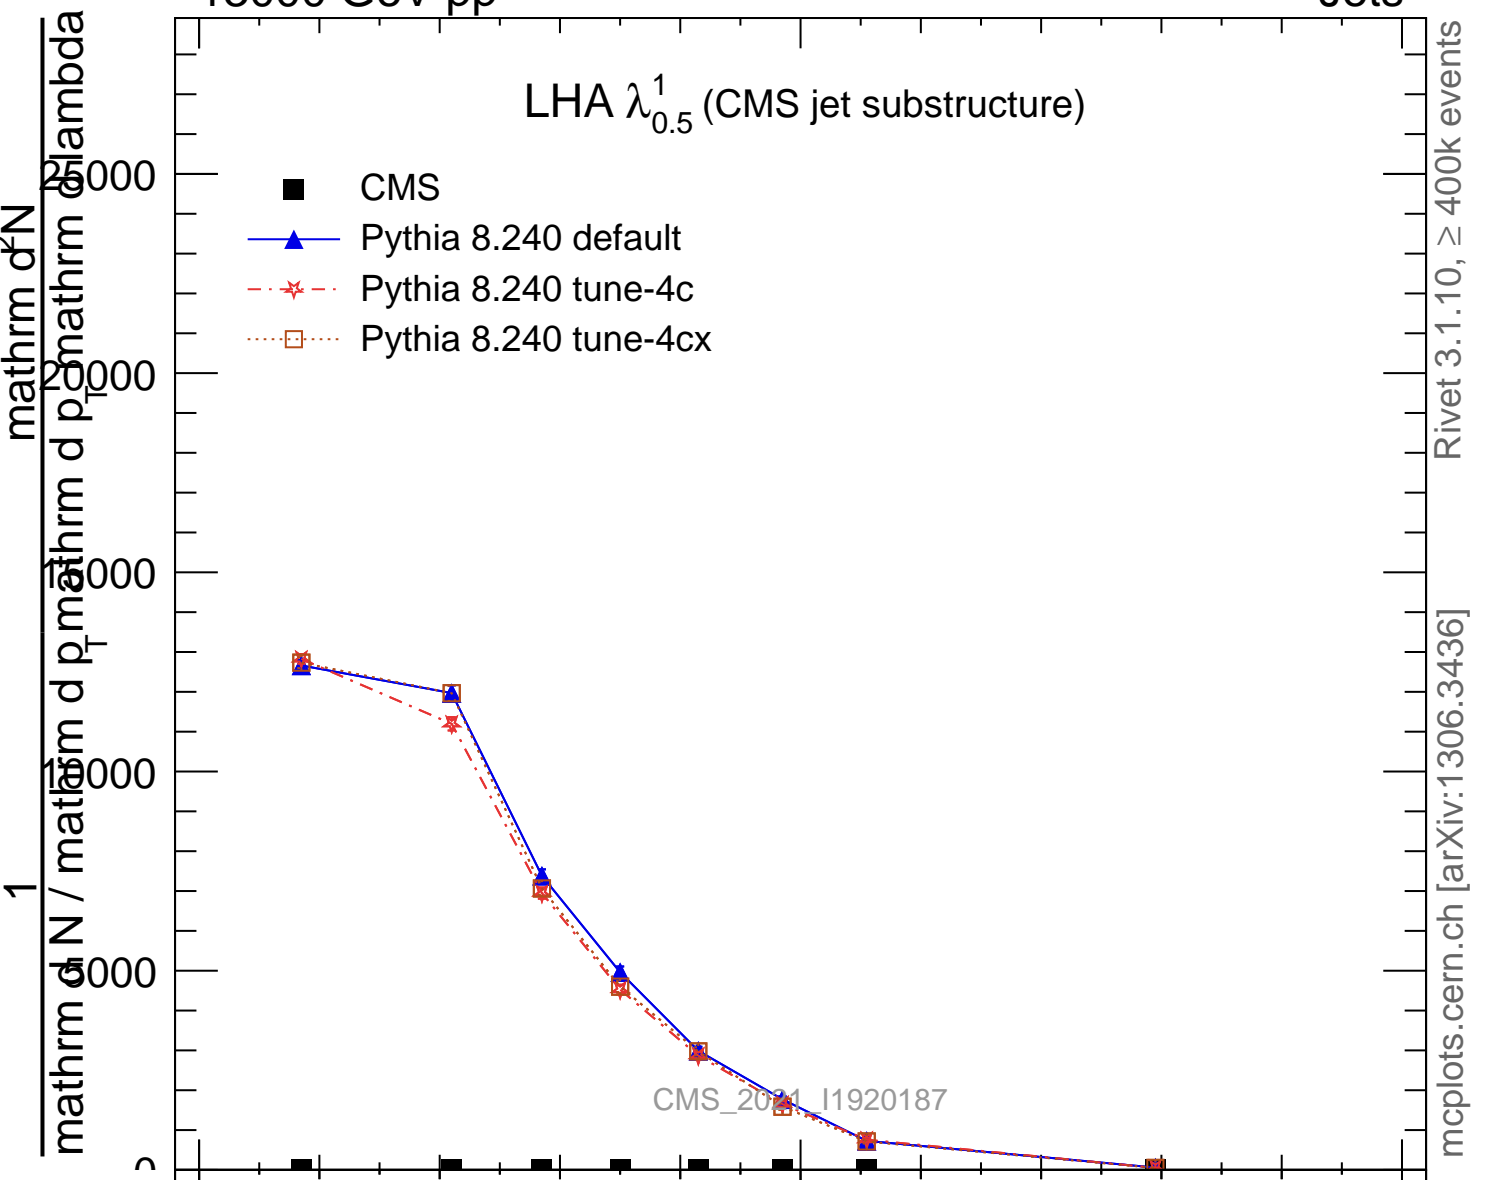

LHA $\lambda_{0.5}^1$ (CMS jet substructure)

- CMS
- ▲ Pythia 8.240 default
- ★ Pythia 8.240 tune-4c
- Pythia 8.240 tune-4cx

Ratio to CMS

mcplots.cern.ch [arXiv:1306.3436]
Rivet 3.1.10, ≥ 400k events