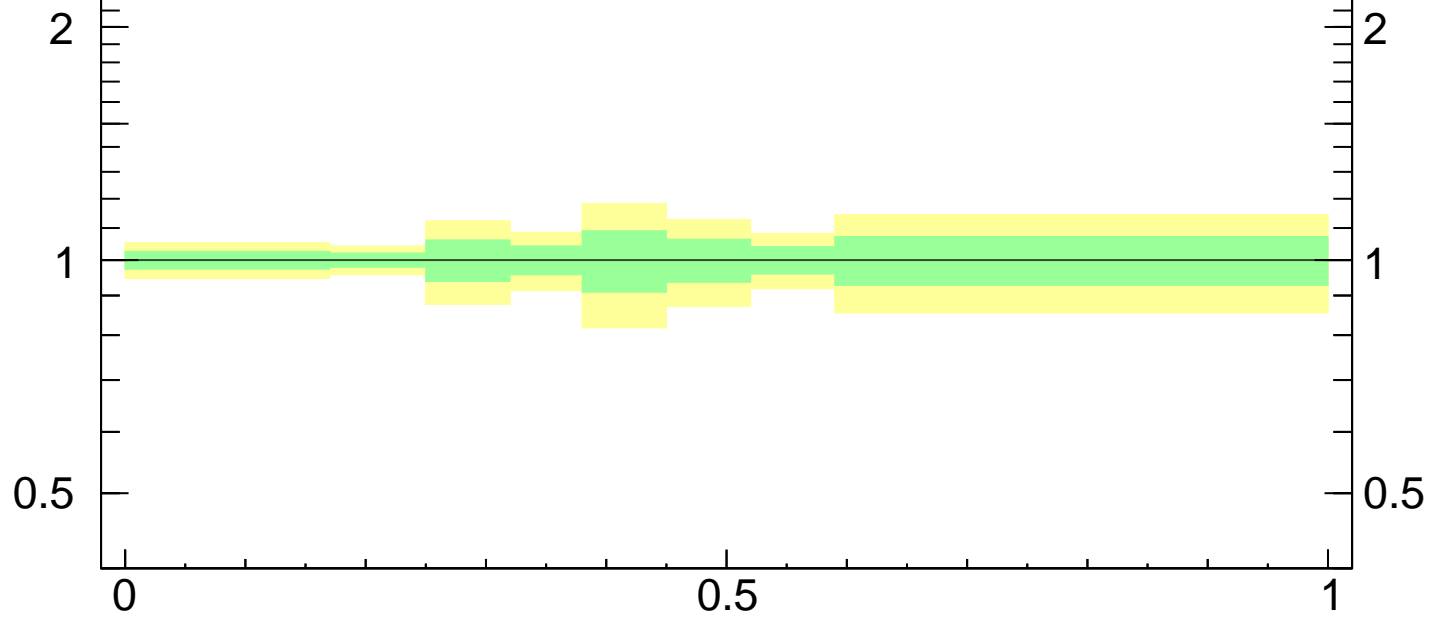

LHA $\lambda_{0.5}^1$ (CMS jet substructure)

- CMS
- ▲ Pythia 8.240 default
- ★ Pythia 8.240 tune-4c
- Pythia 8.240 tune-4cx

Ratio to CMS

mcplots.cern.ch [arXiv:1306.3436]
Rivet 3.1.10, ≥ 400k events