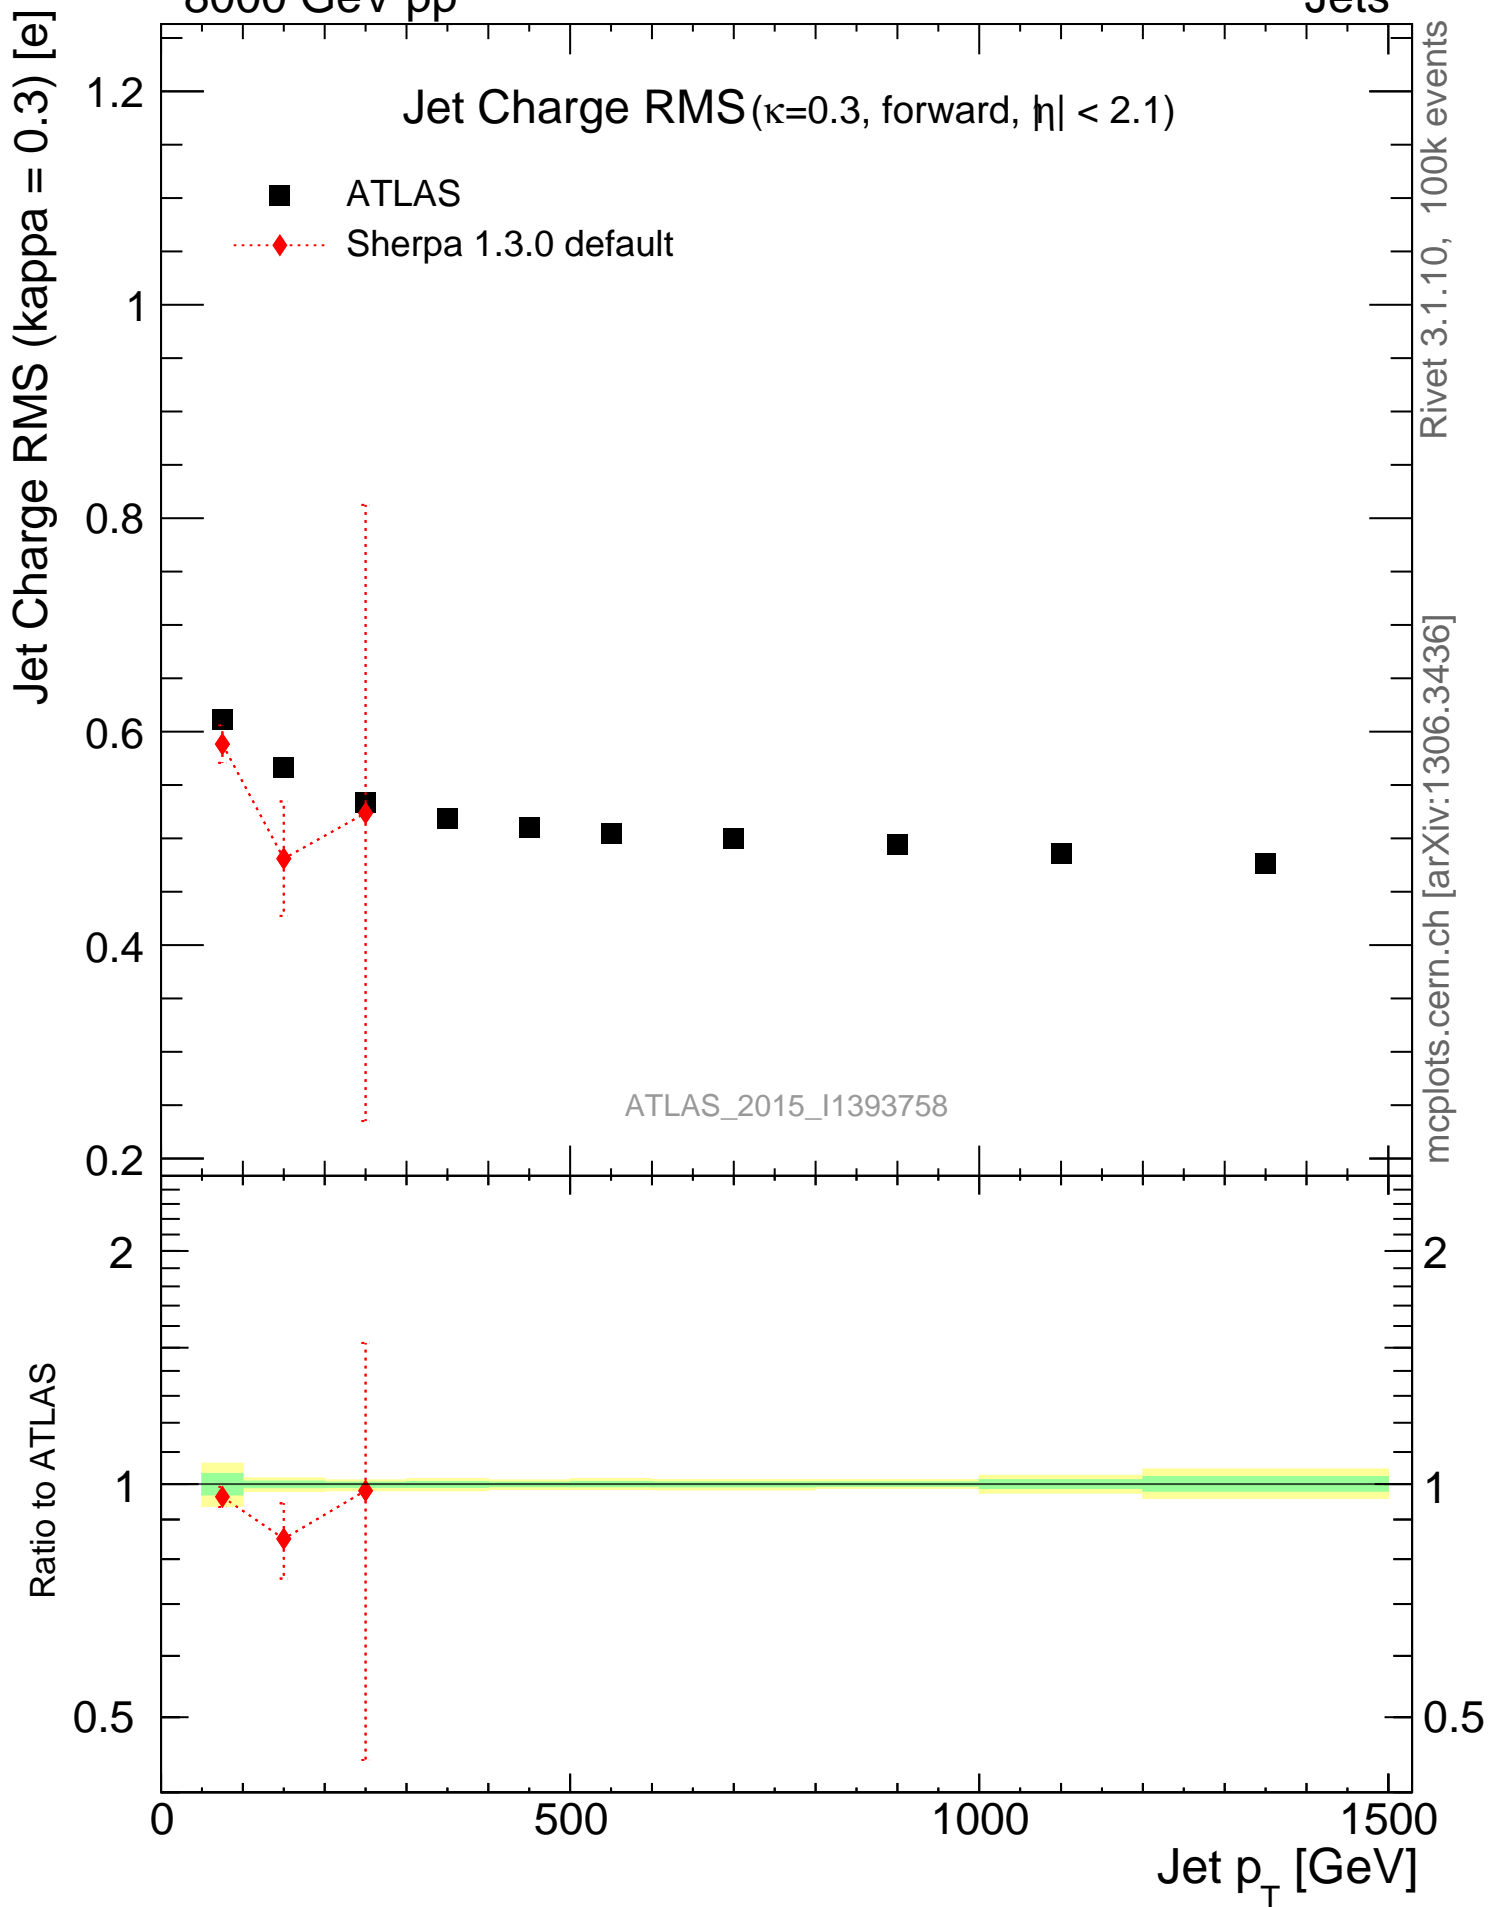

8000 GeV pp

Jets

Jet Charge RMS ($\kappa=0.3$, forward, $|\eta| < 2.1$)

- ATLAS
- ◆ Sherpa 1.3.0 default

mcplots.cern.ch [arXiv:1306.3436]

Rivet 3.1.10, 100k events