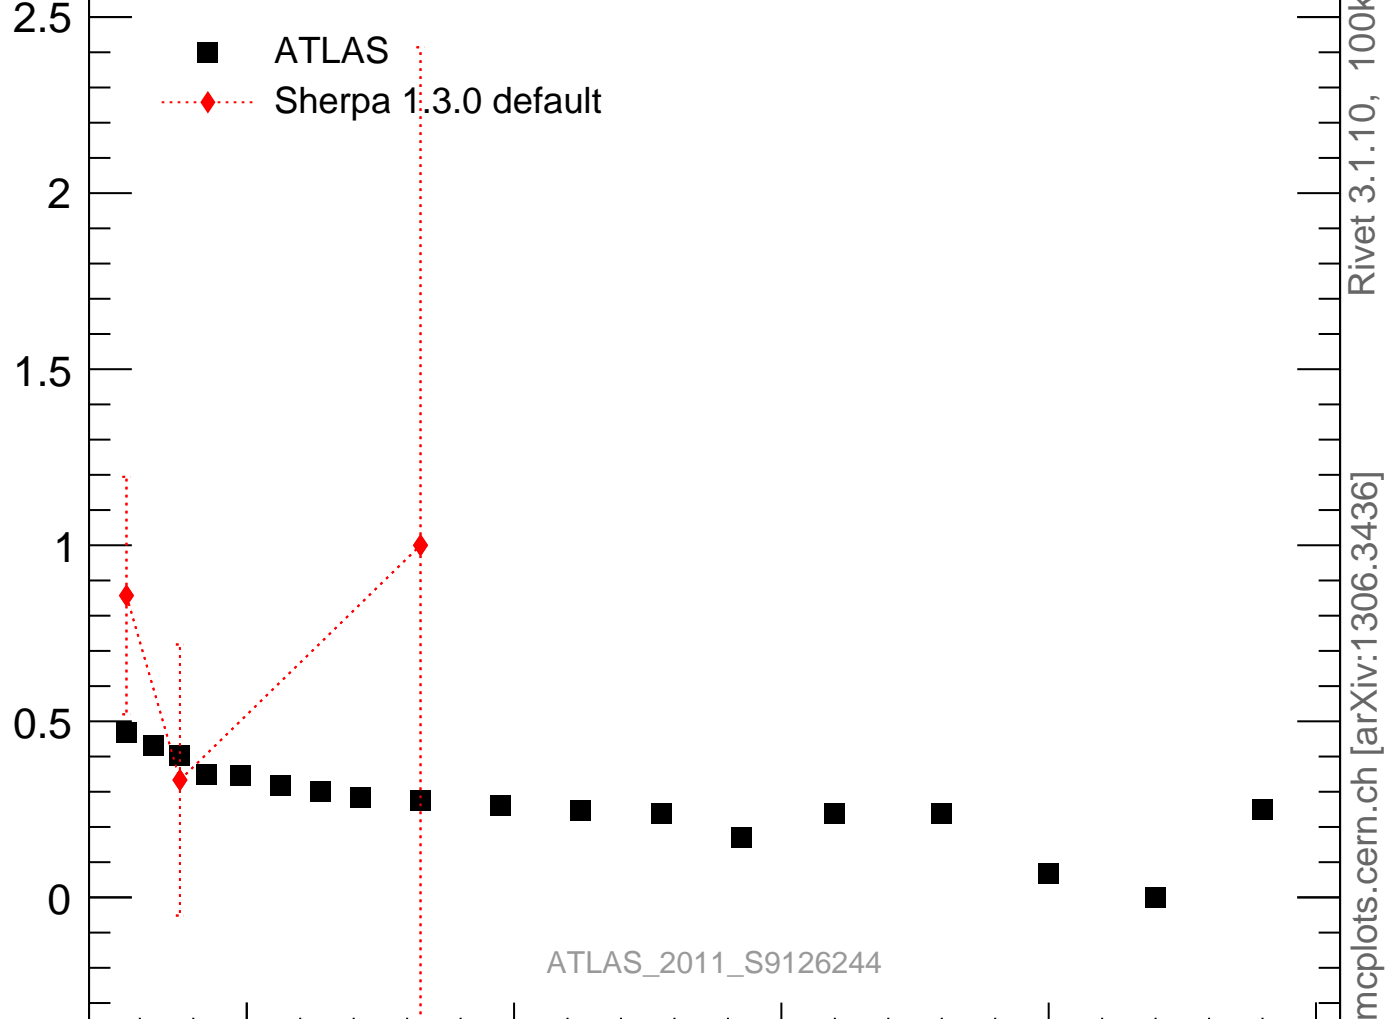

Gap fraction

Gap fraction vs pT (FB) ($3 < \Delta y < 4$)

ATLAS
 Sherpa 1.3.0 default

Ratio to ATLAS

Rivet 3.1.10, 100k events