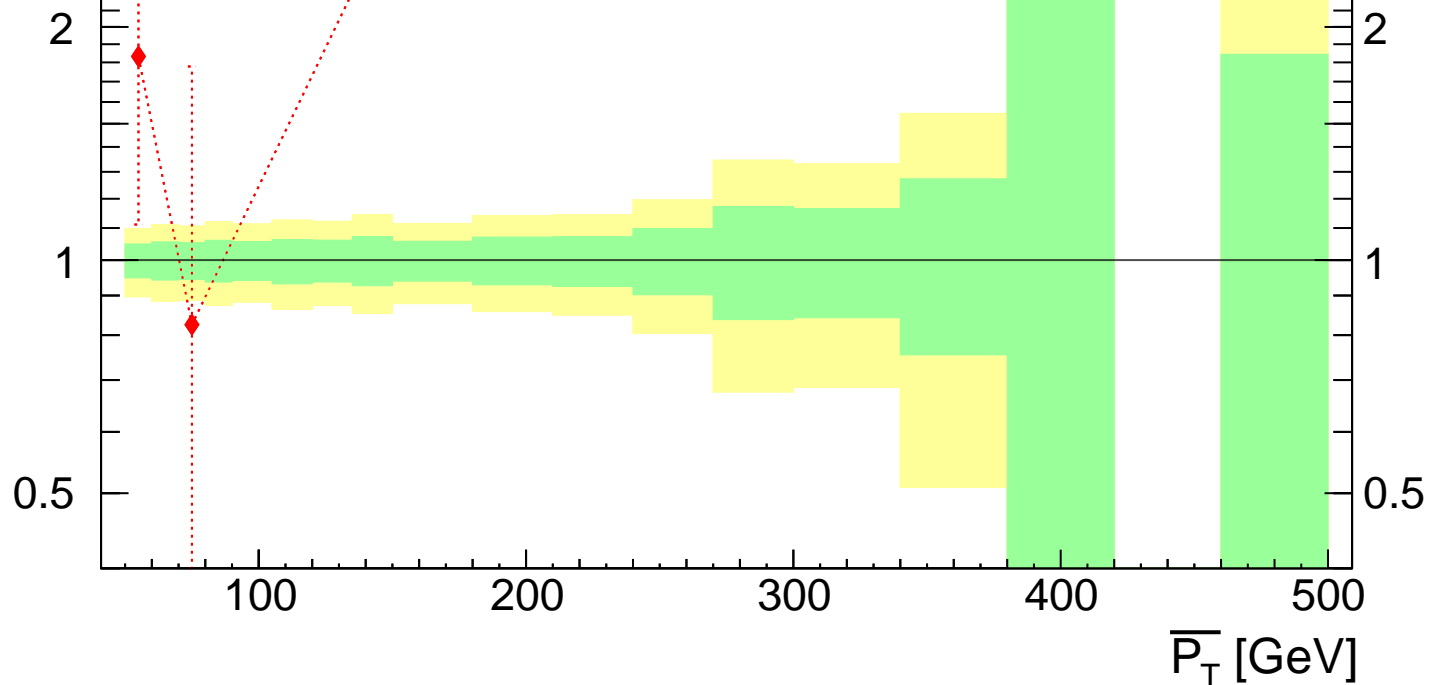

Gap fraction

Gap fraction vs pT (FB) ($3 < \Delta y < 4$)

ATLAS
 Sherpa 1.3.0 default

Ratio to ATLAS

Rivet 3.1.10, 100k events