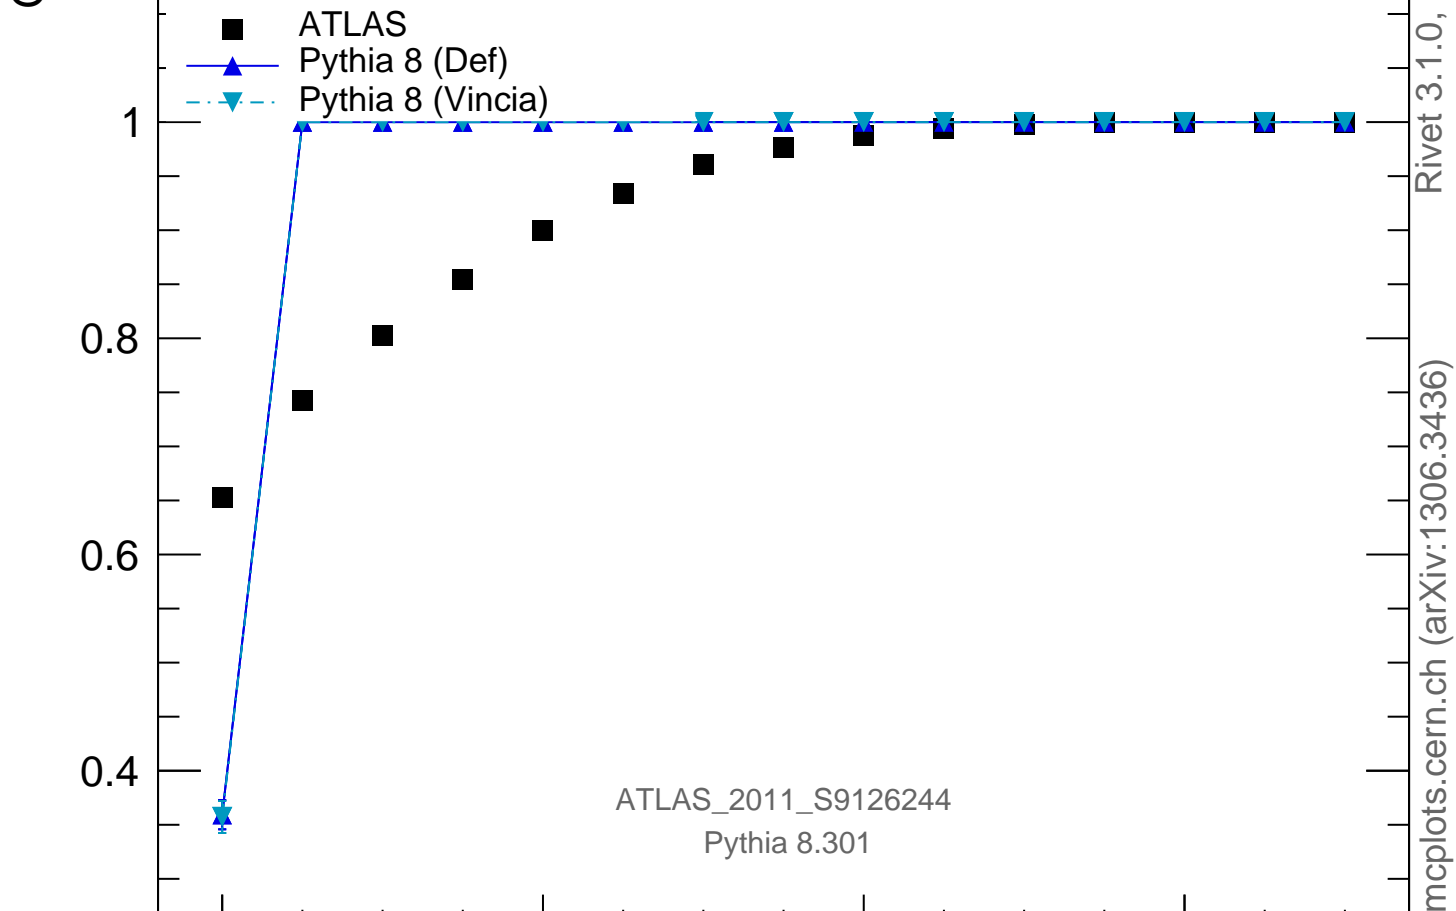

7000 GeV pp

Jets

Gap fraction

Ratio to ATLAS