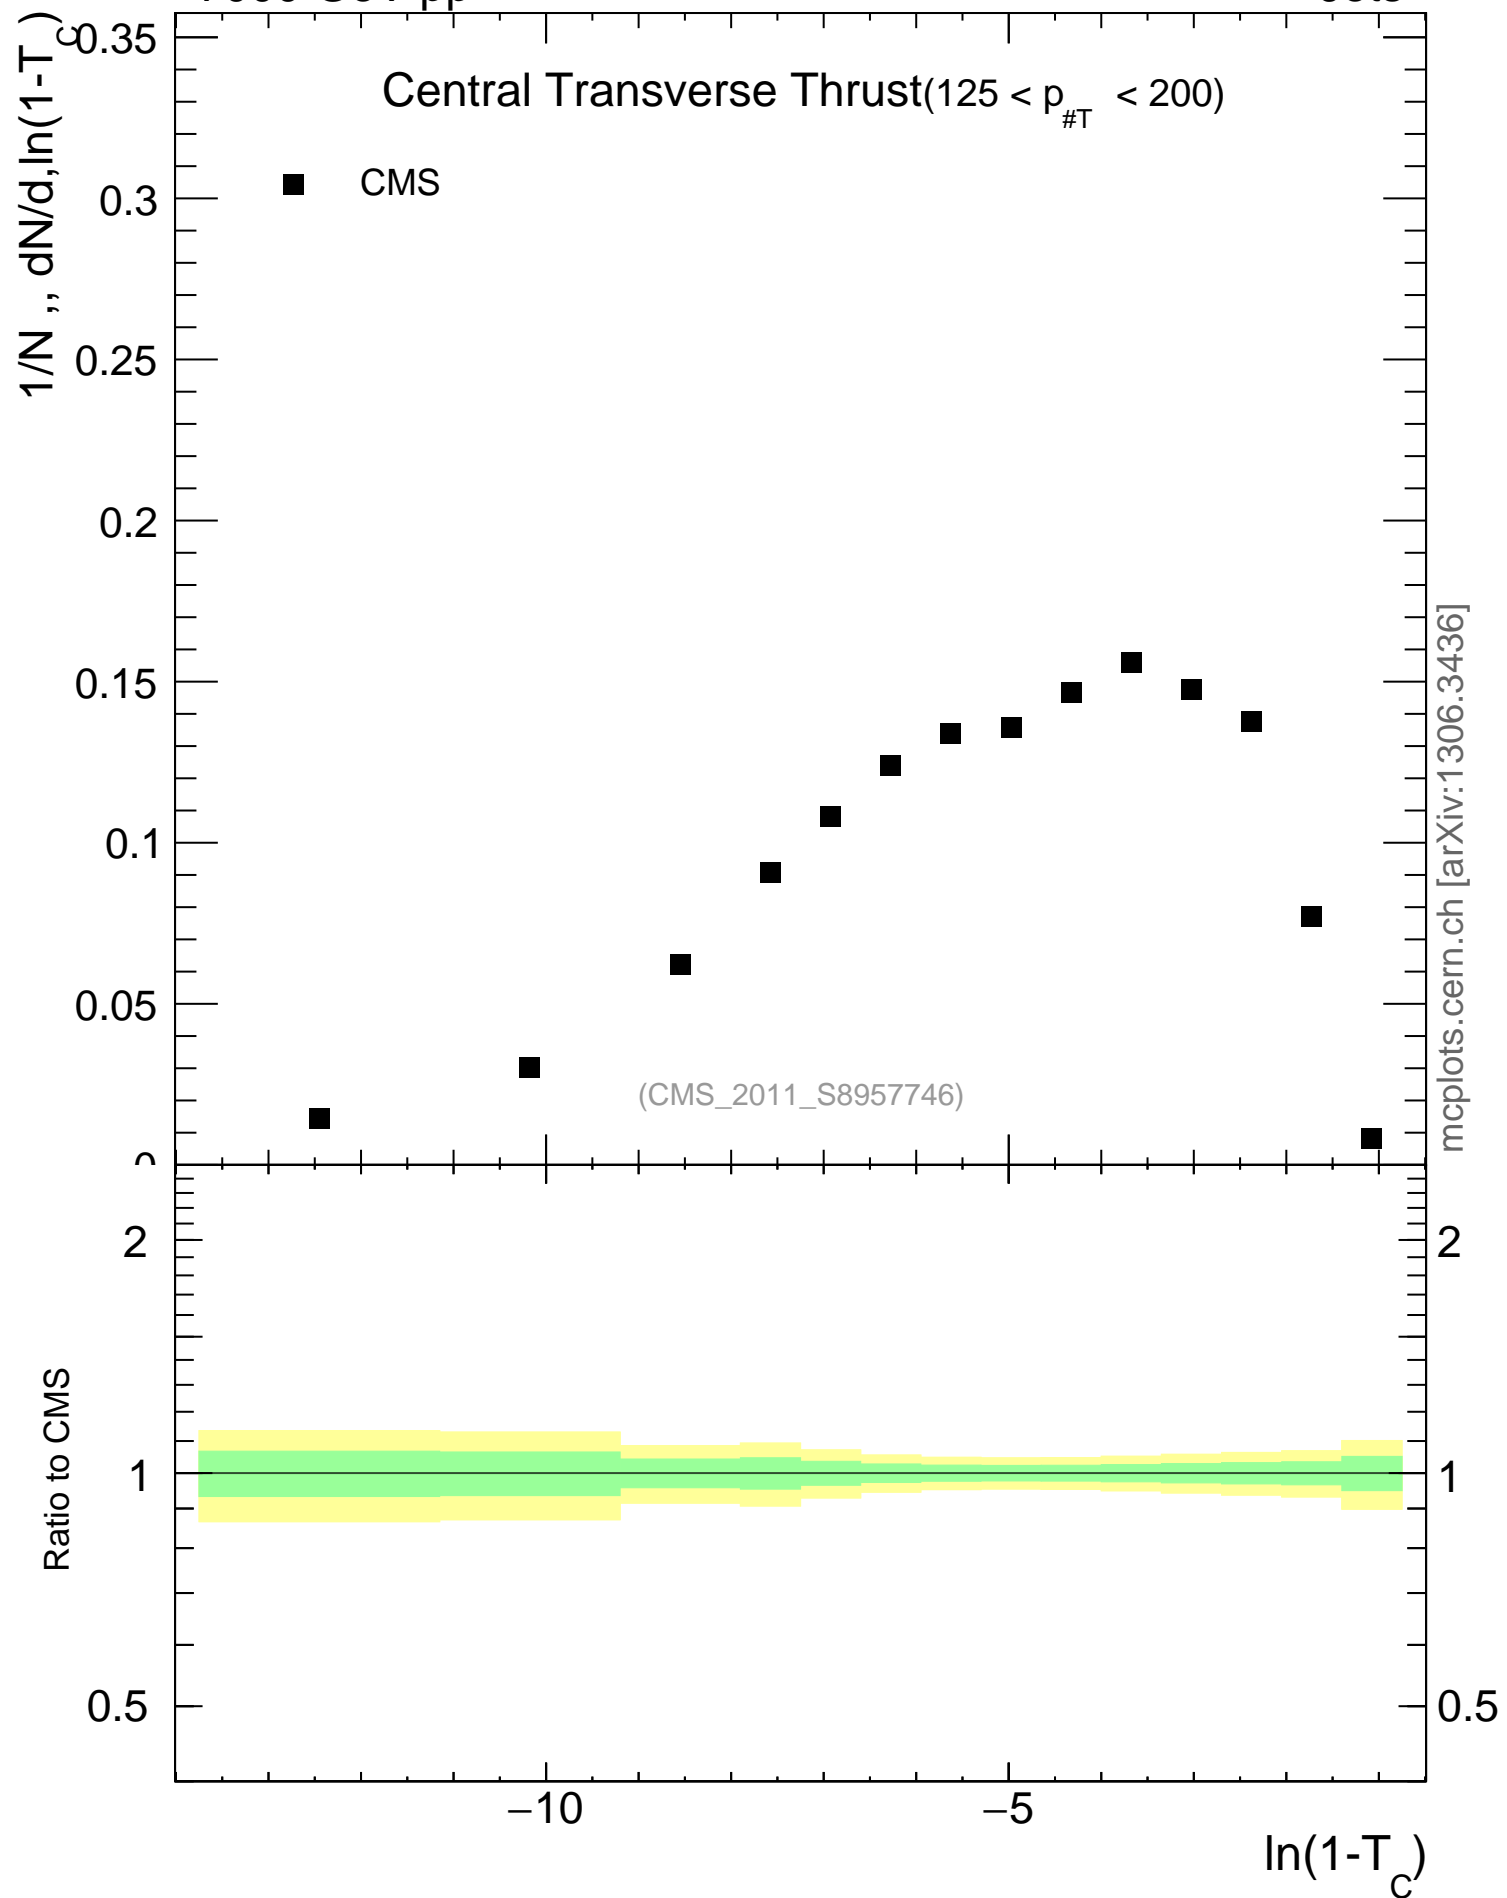

7000 GeV pp

Jets

Central Transverse Thrust ( $125 < p_{\#T} < 200$ )

mcplots.cern.ch [arXiv:1306.3436]