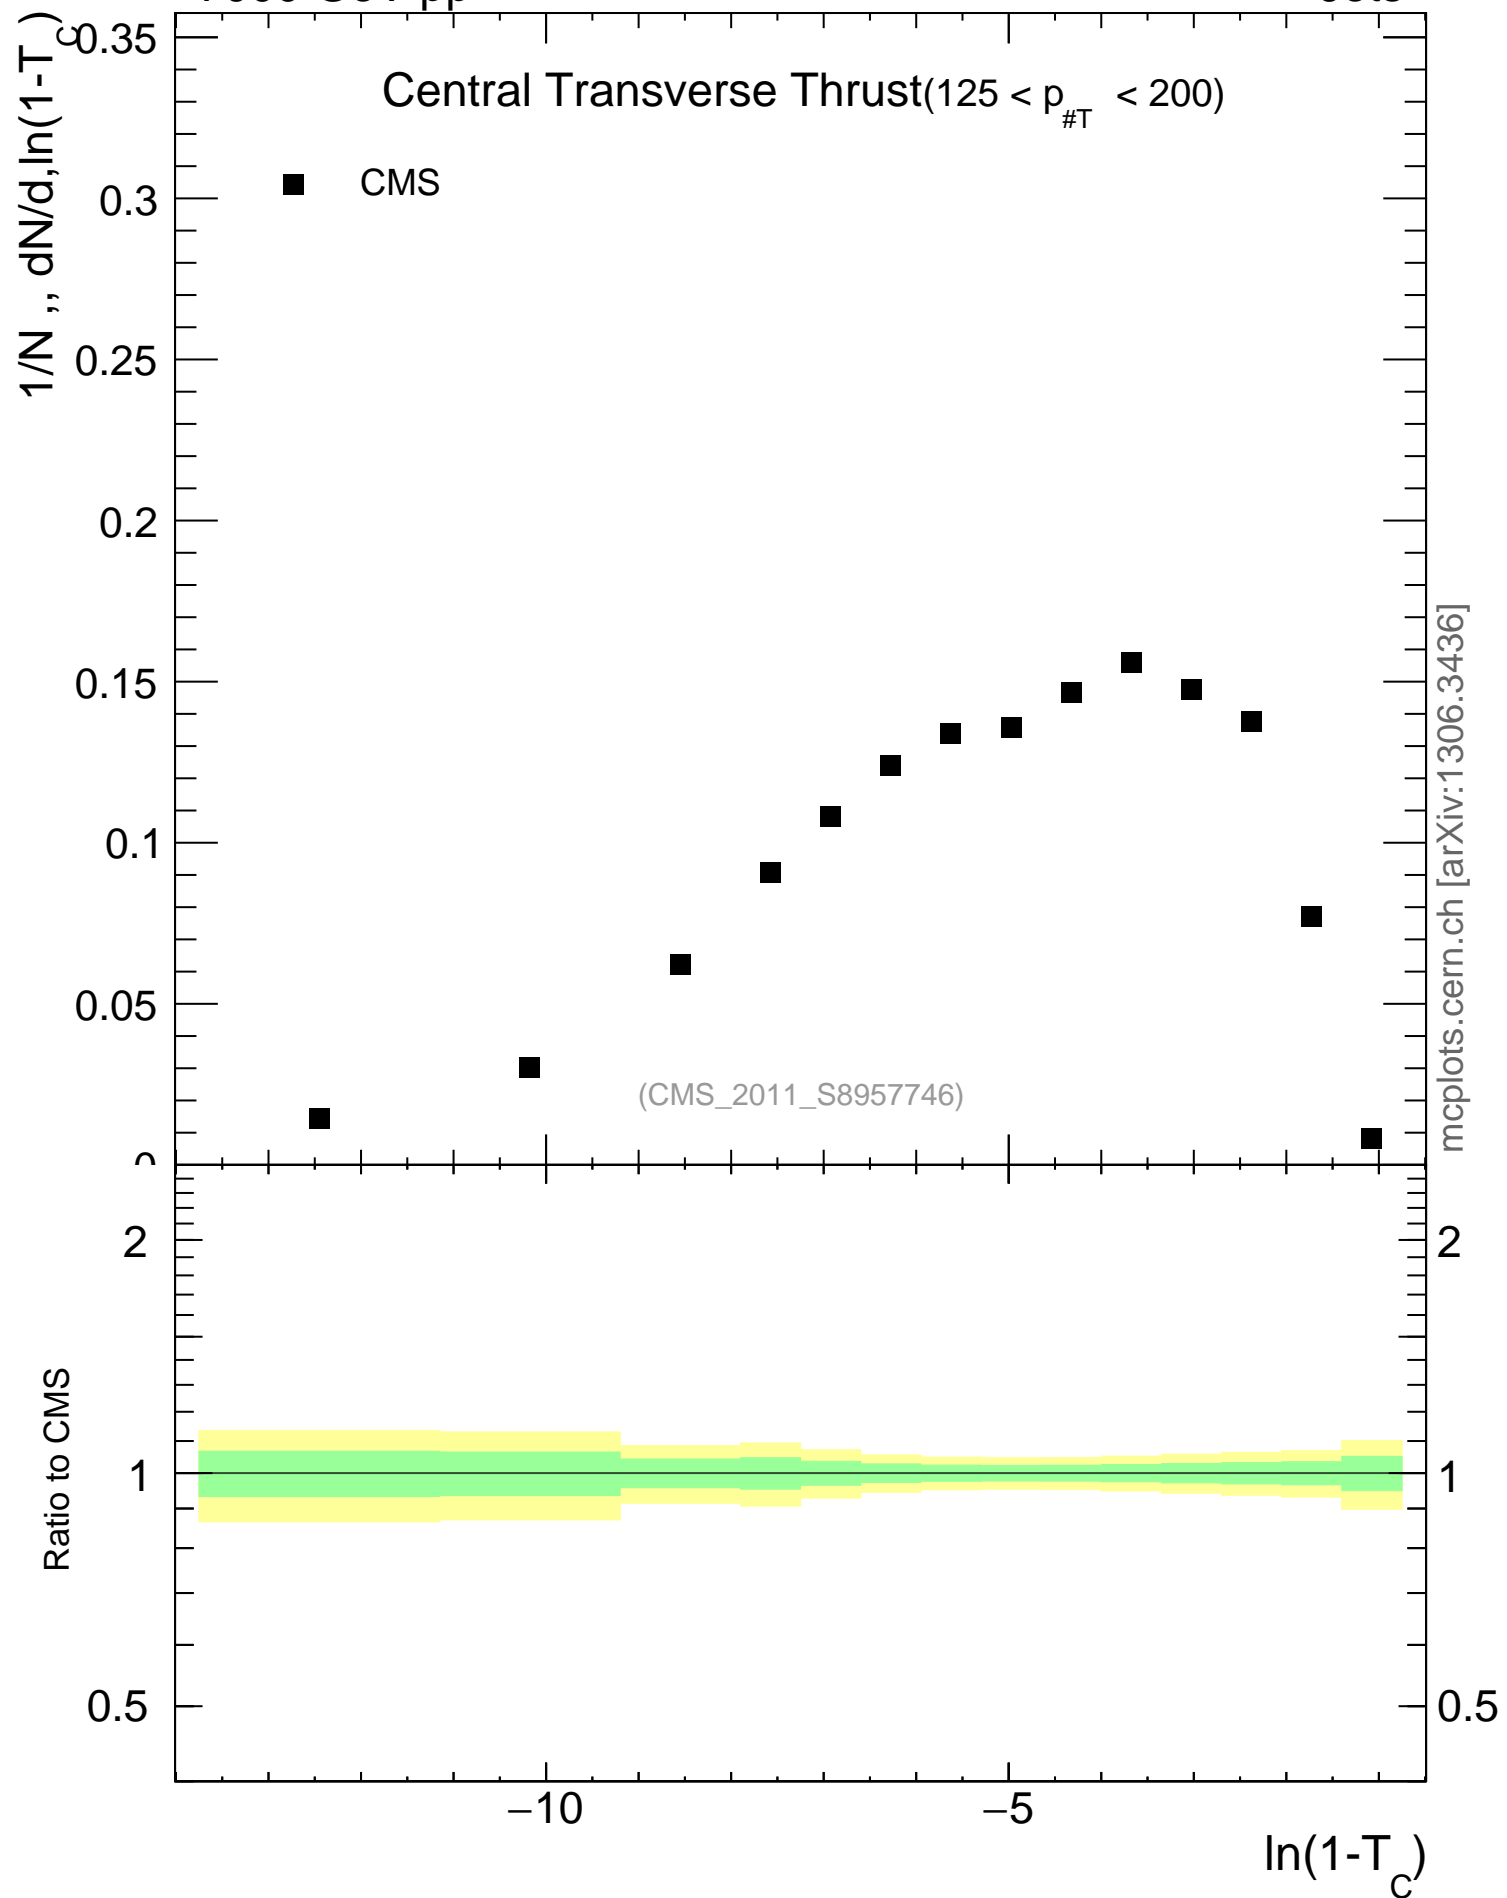

7000 GeV pp

Jets

Central Transverse Thrust ($125 < p_{\#T} < 200$)

mcplots.cern.ch [arXiv:1306.3436]