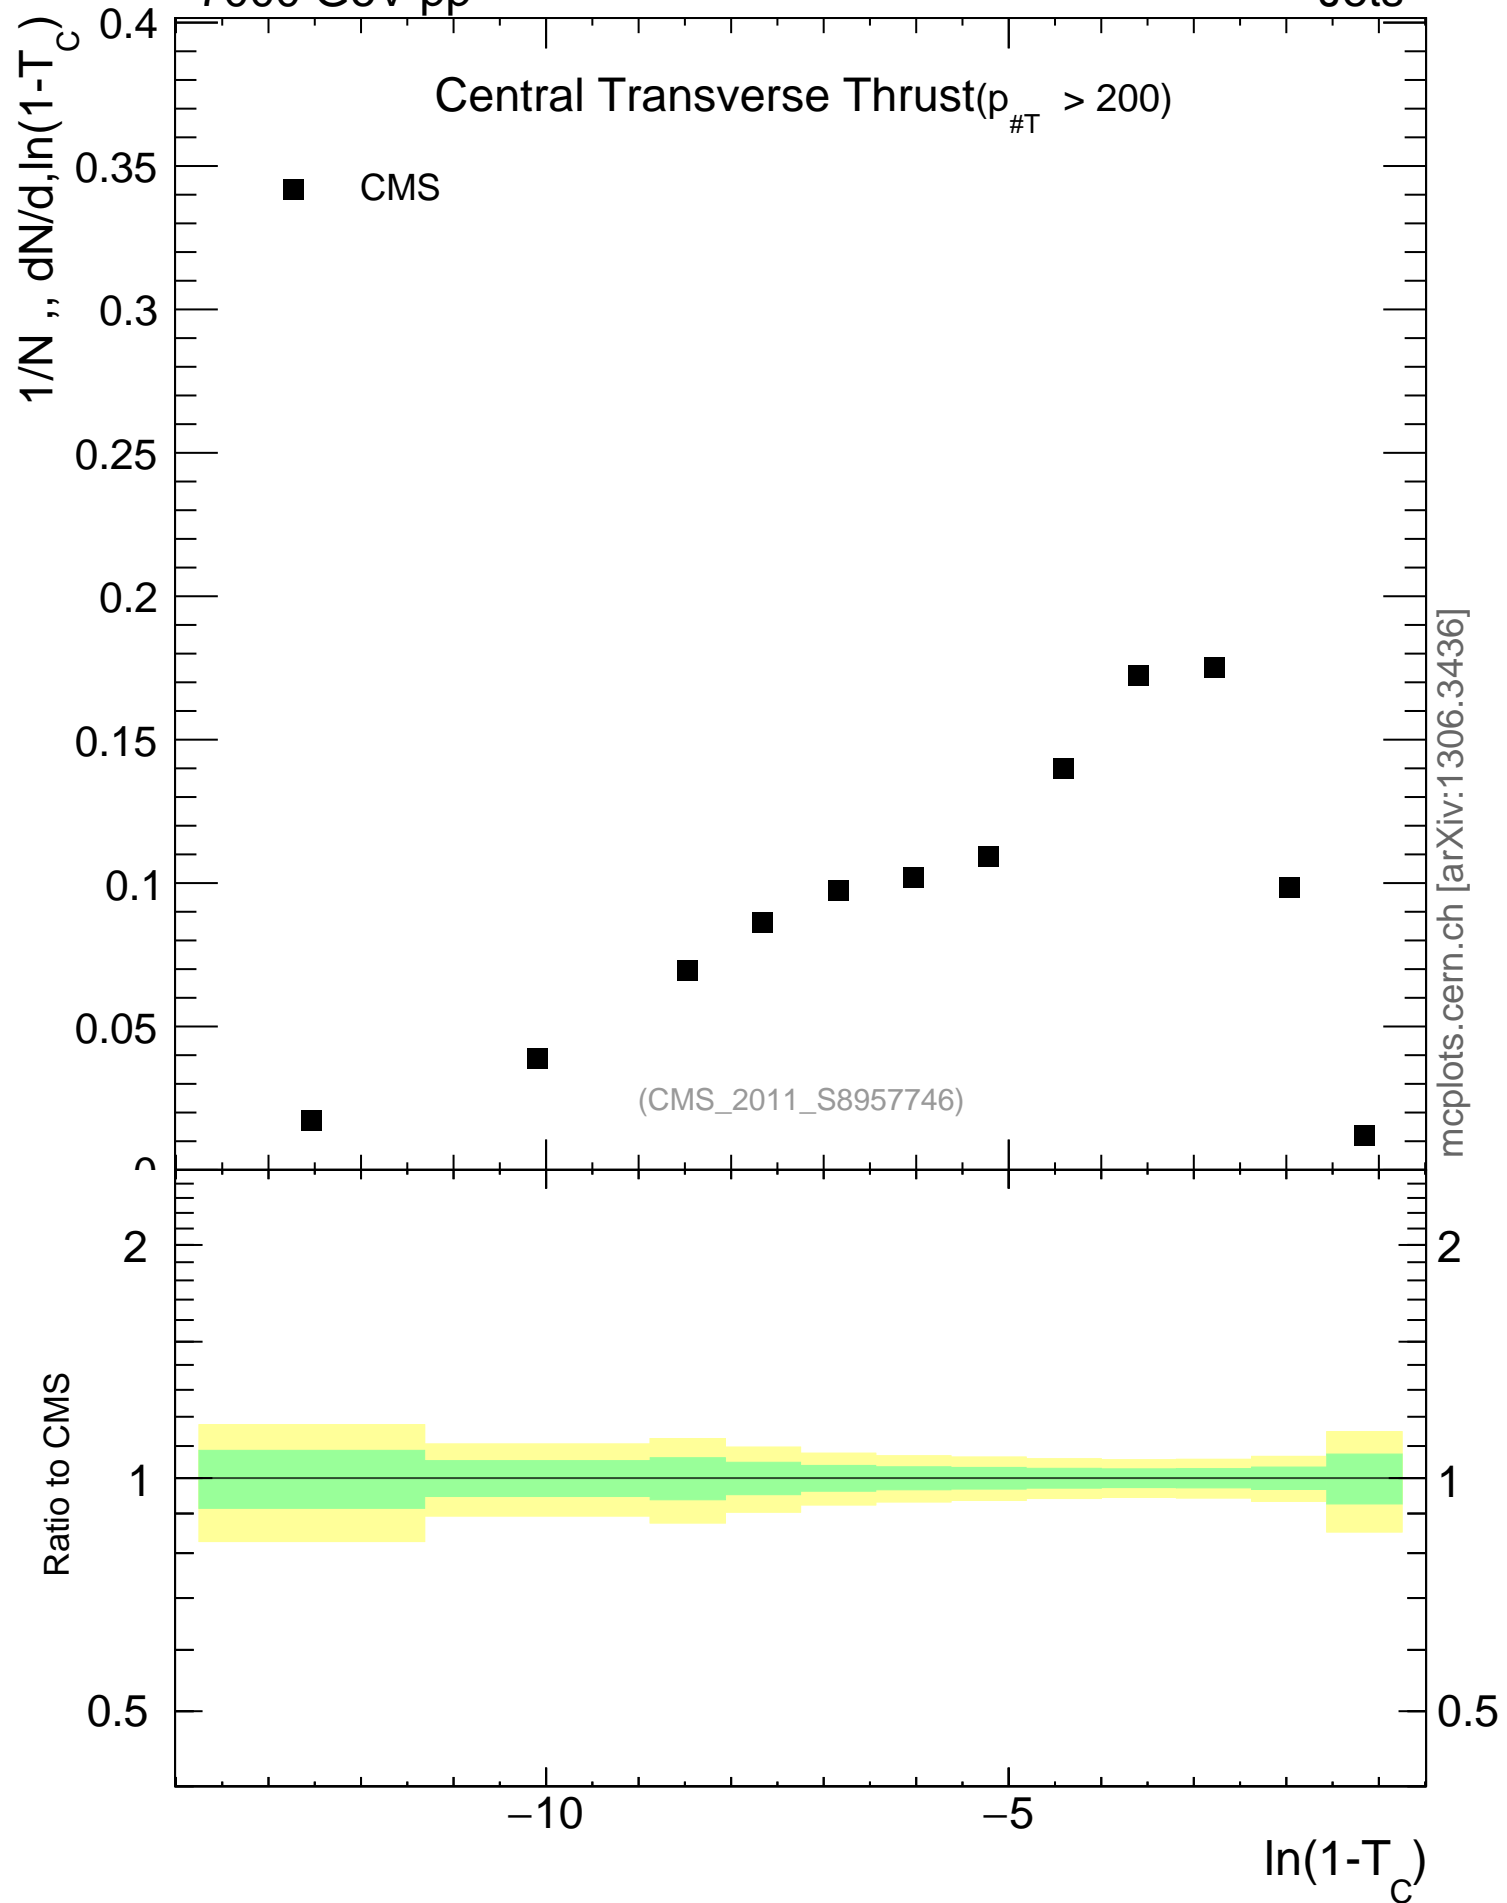

7000 GeV pp

Jets

Central Transverse Thrust ( $p_{\#T} > 200$ )

mcplots.cern.ch [arXiv:1306.3436]