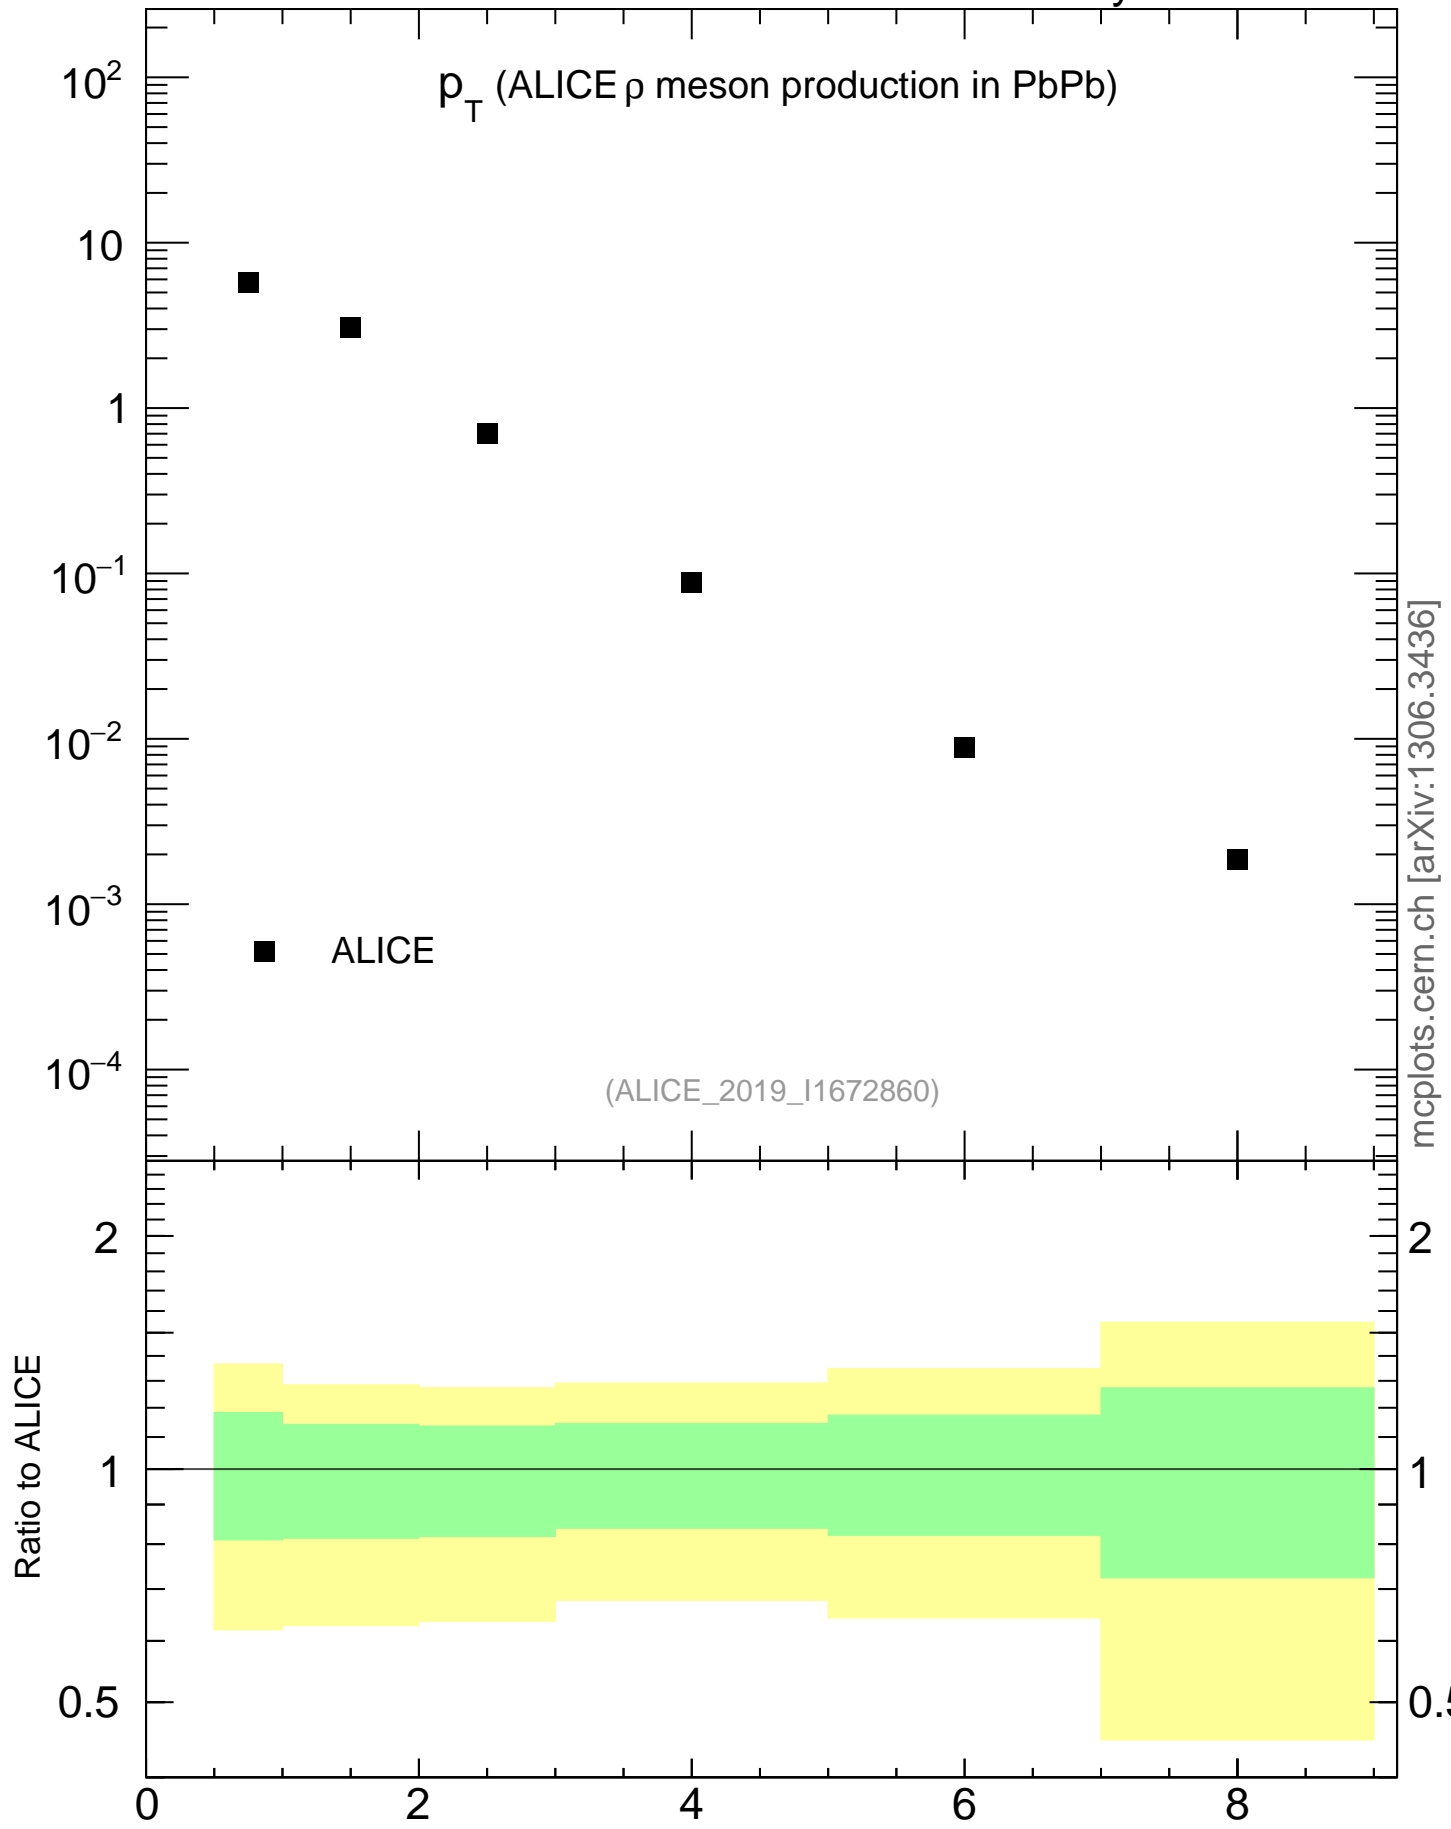

p_T (ALICE ρ meson production in PbPb)

ALICE

(ALICE_2019_I1672860)

mcplots.cern.ch [arXiv:1306.3436]

Ratio to ALICE

Ratio to ALICE