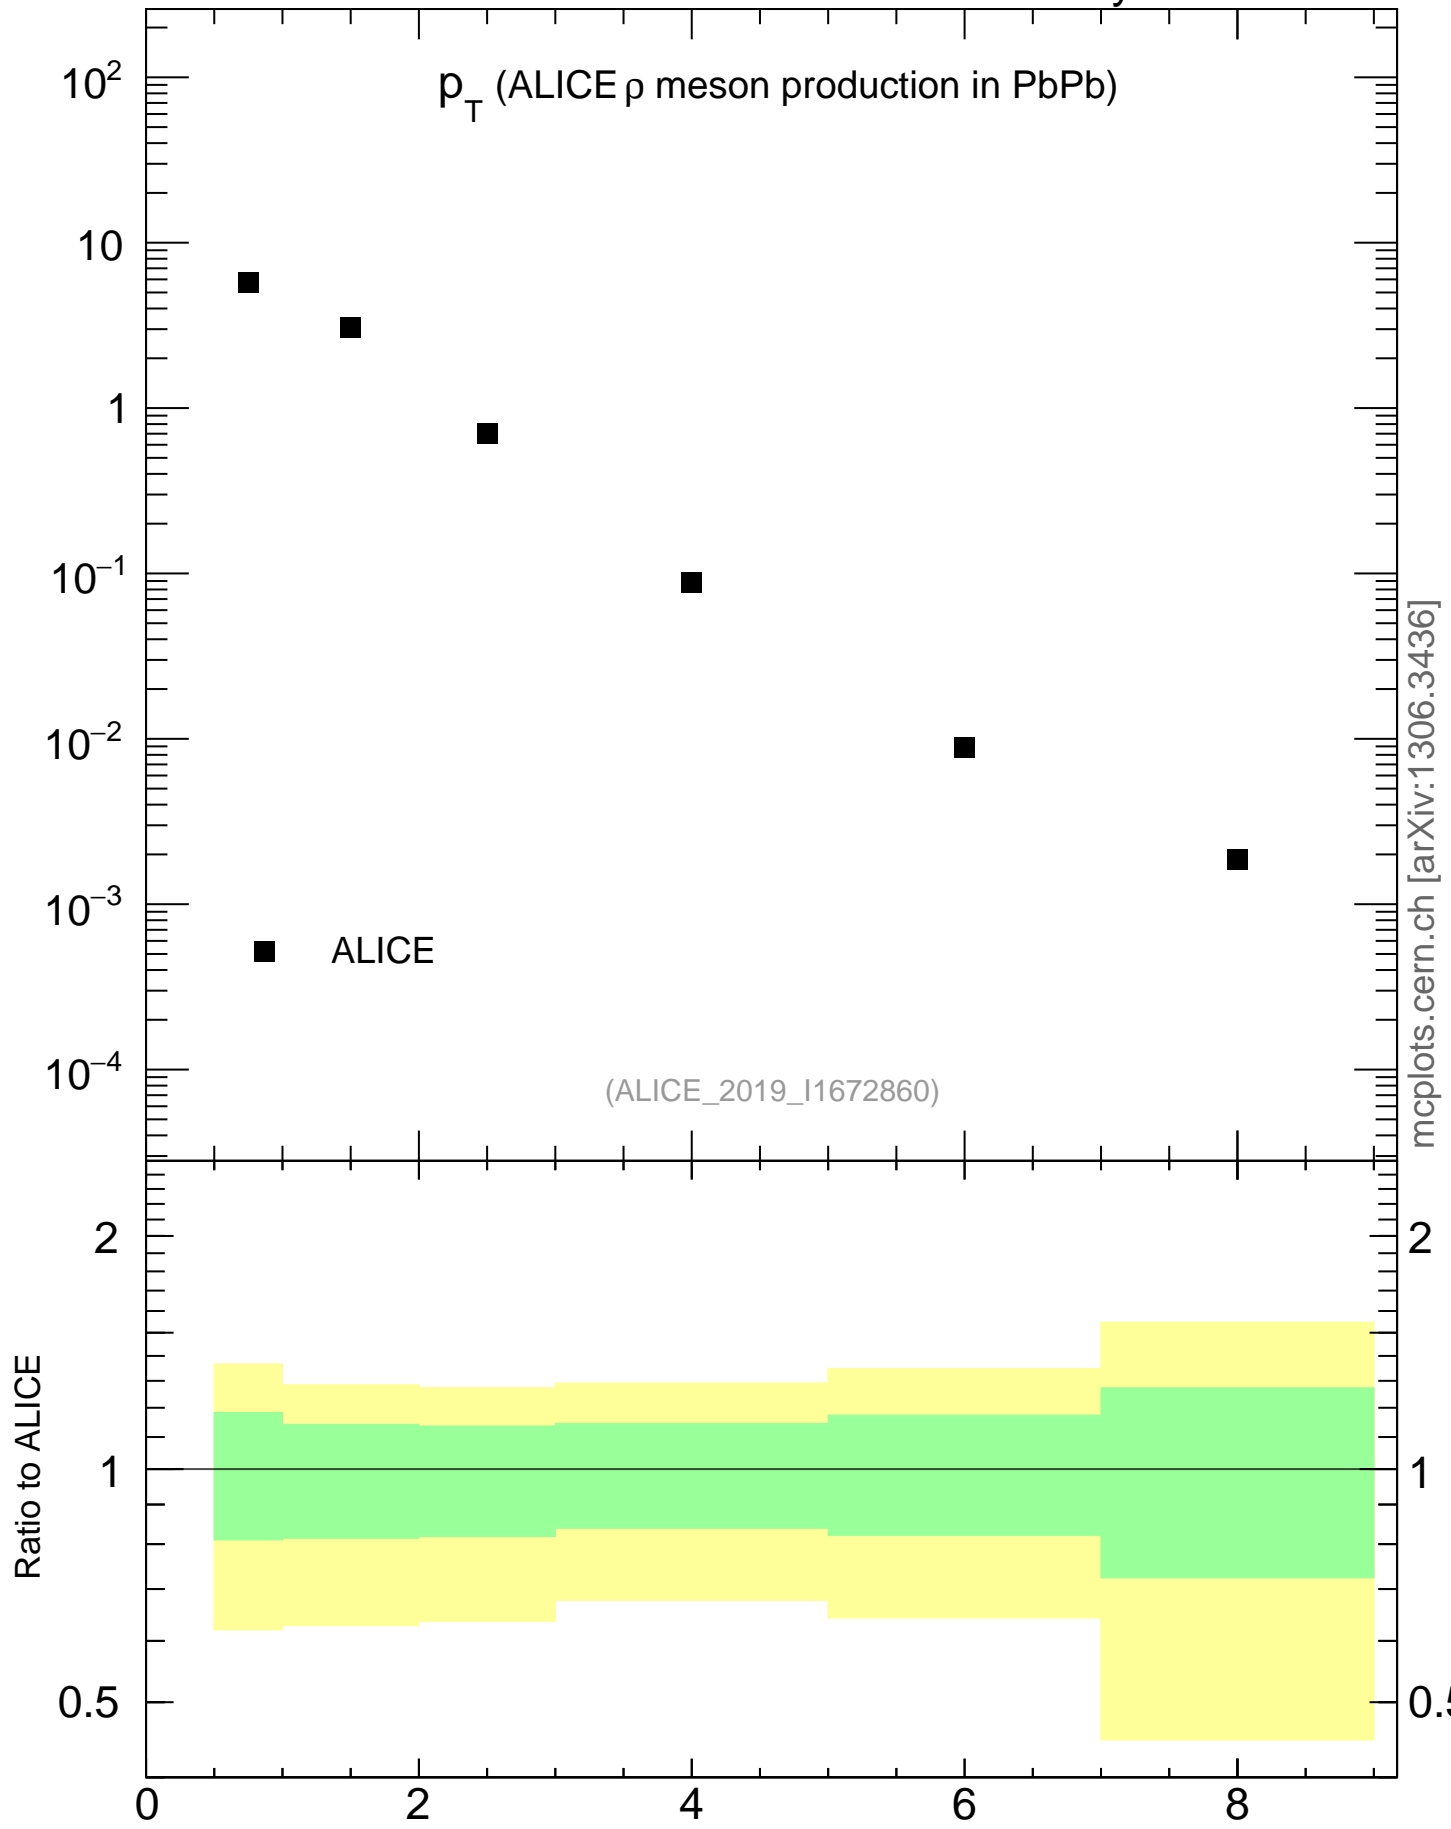

p_T (ALICE ρ meson production in PbPb)

ALICE

(ALICE_2019_I1672860)