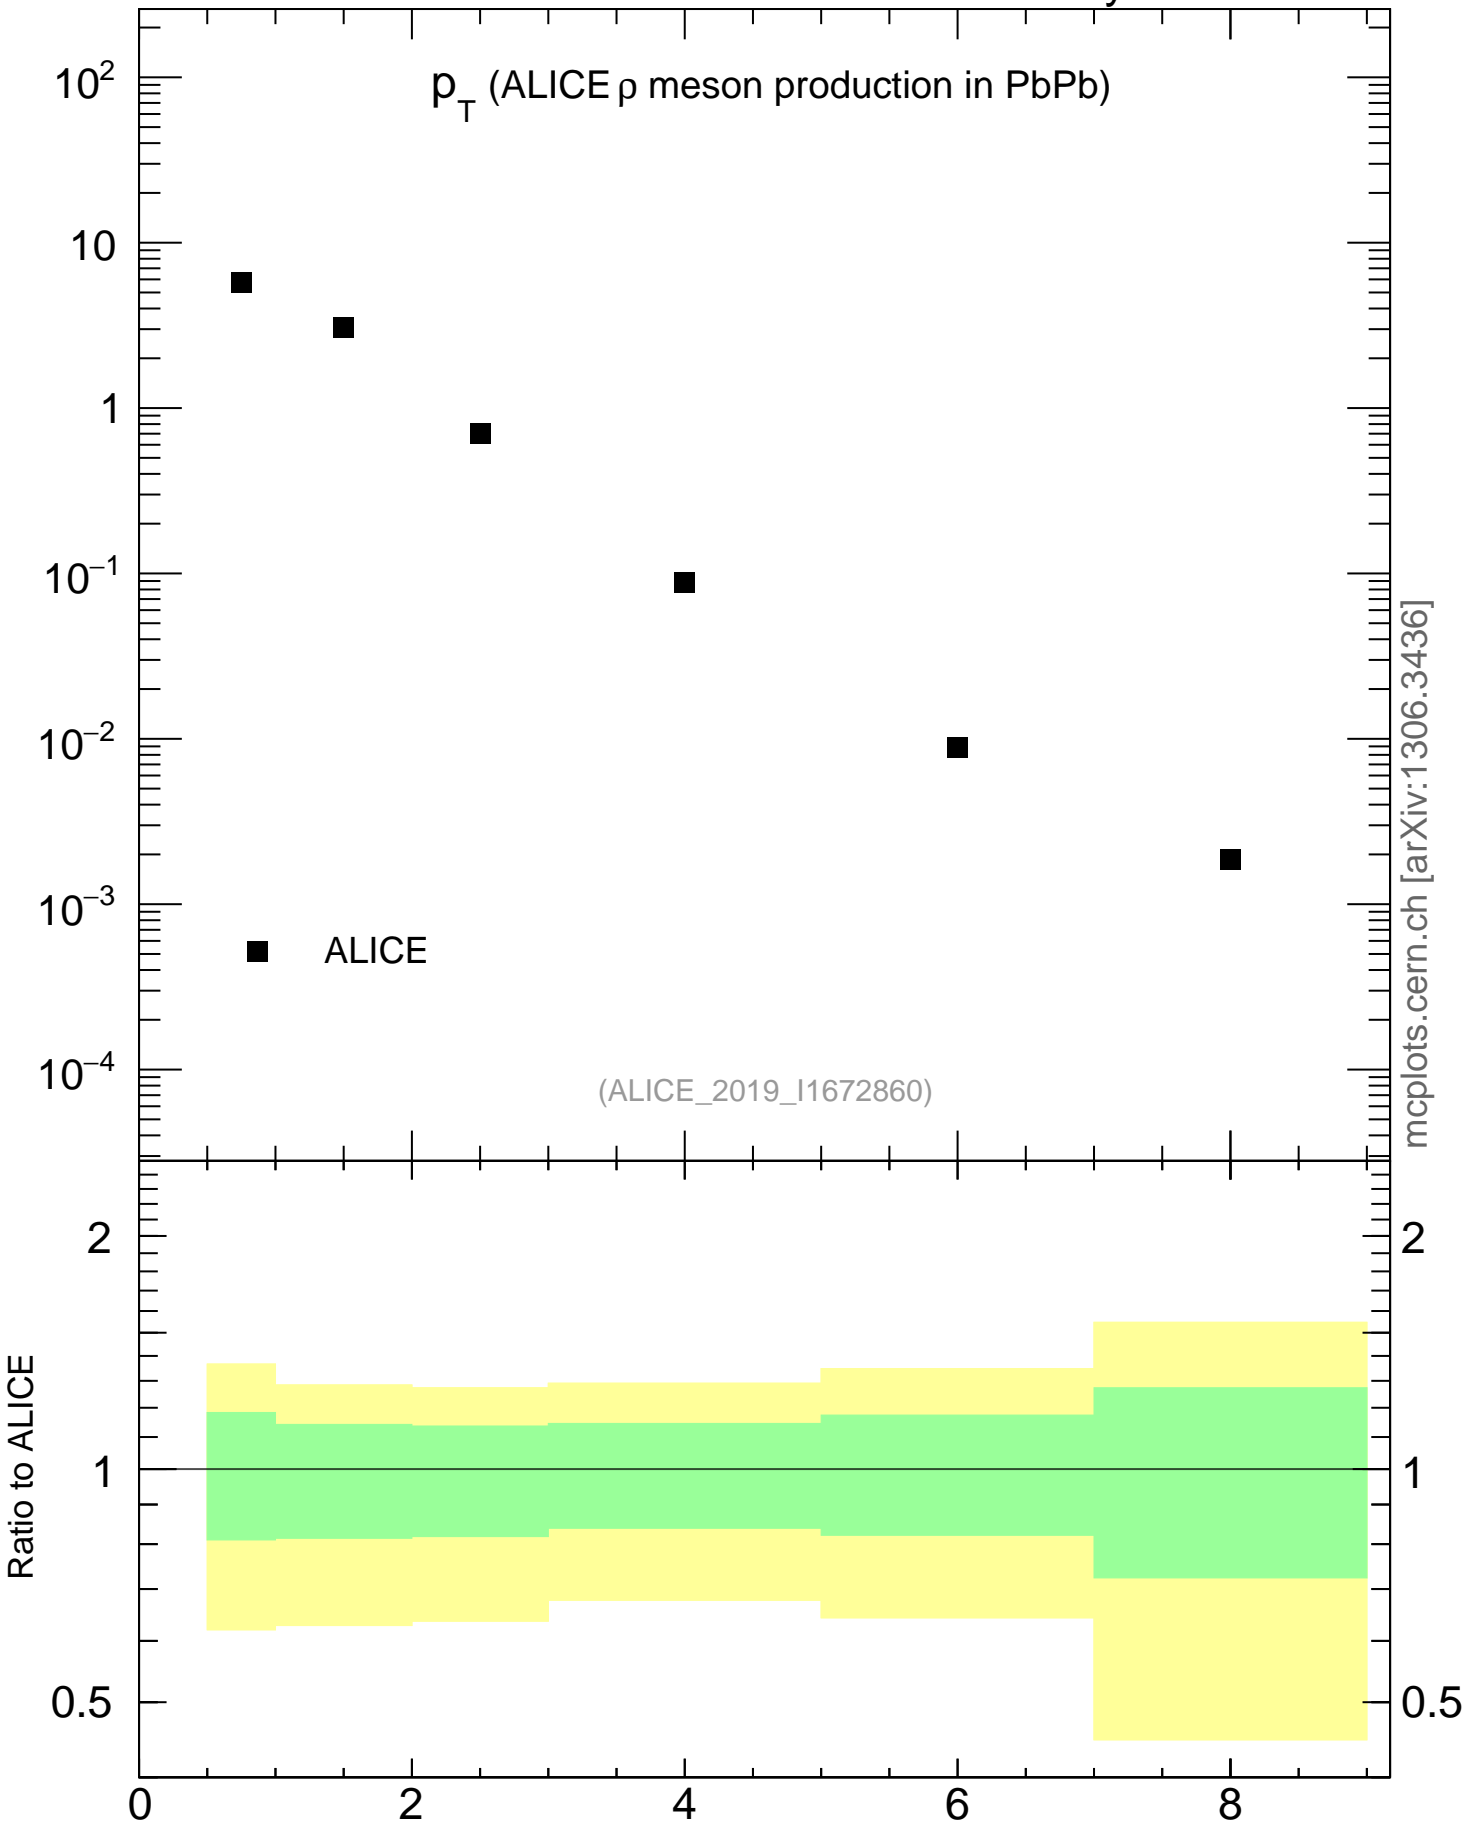

p_T (ALICE ρ meson production in PbPb)

ALICE

(ALICE_2019_I1672860)