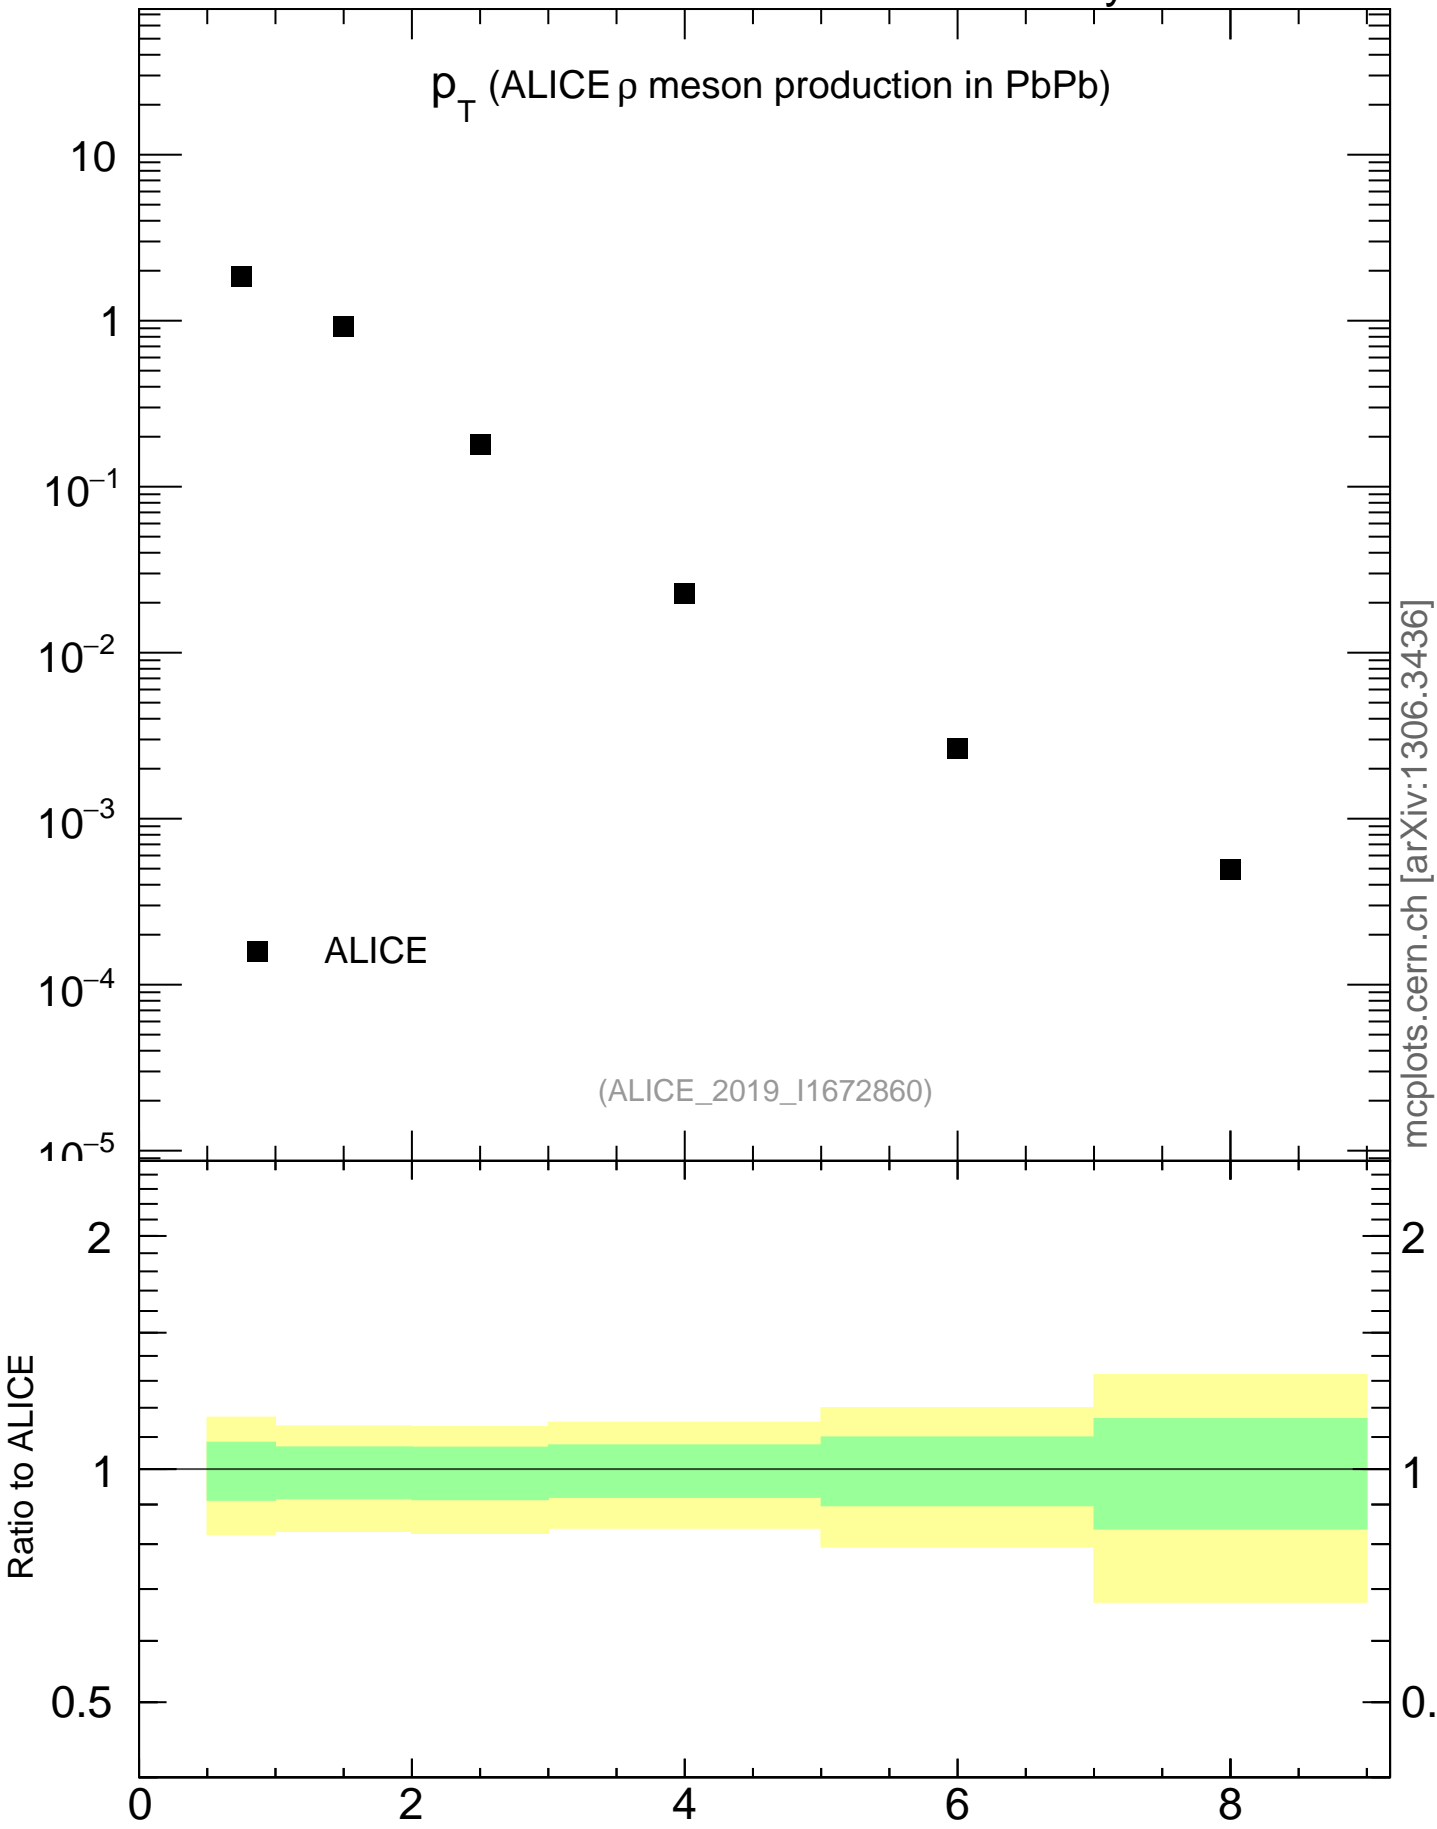

p_T (ALICE ρ meson production in PbPb)

ALICE

(ALICE_2019_I1672860)

mcplots.cern.ch [arXiv:1306.3436]

Ratio to ALICE

mcplots.cern.ch [arXiv:1306.3436]