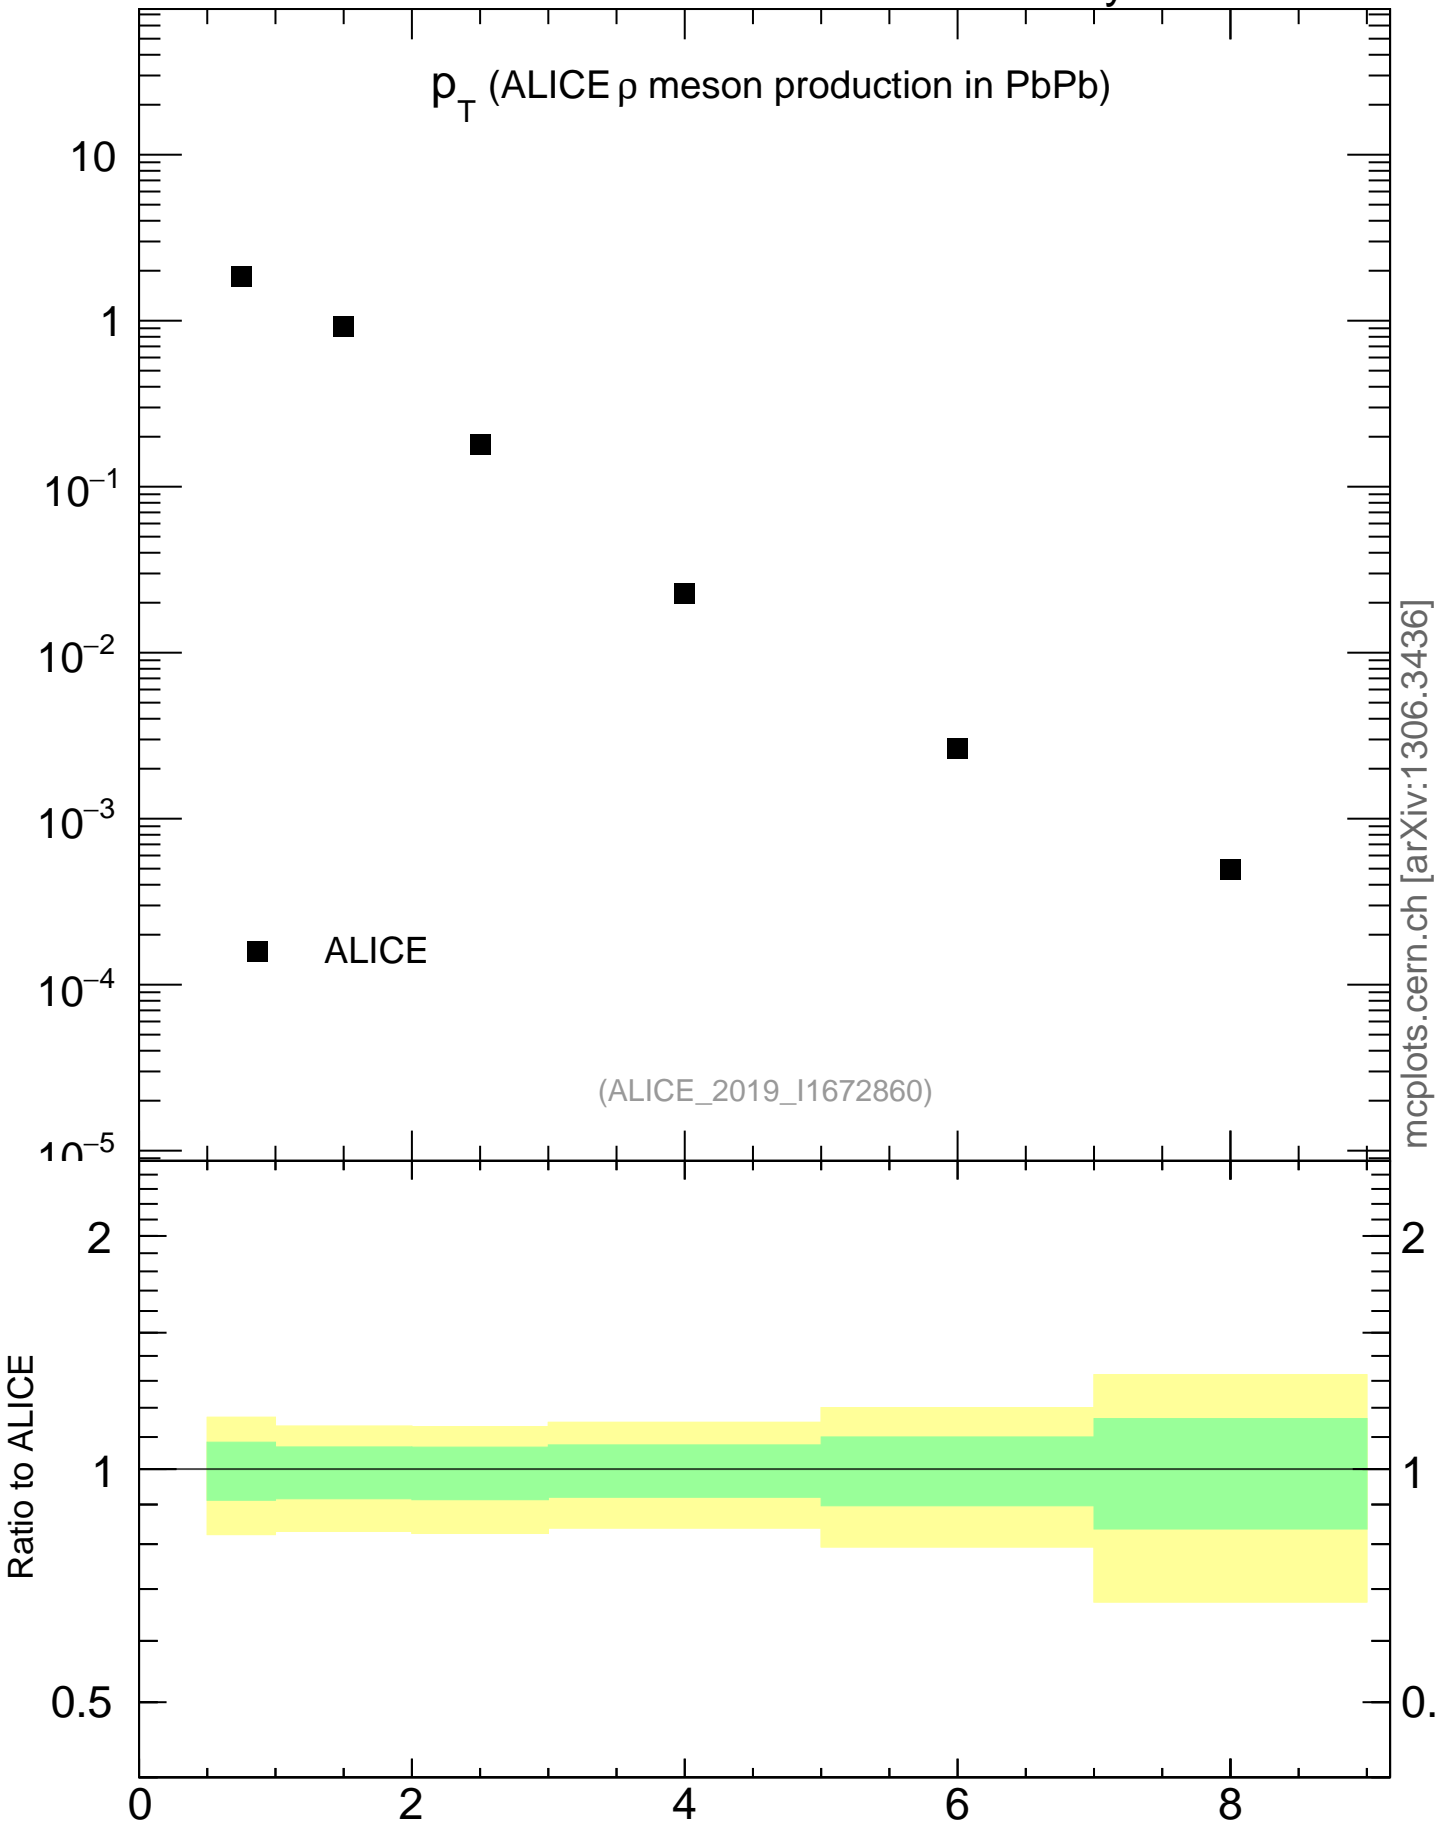

p_T (ALICE ρ meson production in PbPb)

ALICE

(ALICE_2019_I1672860)