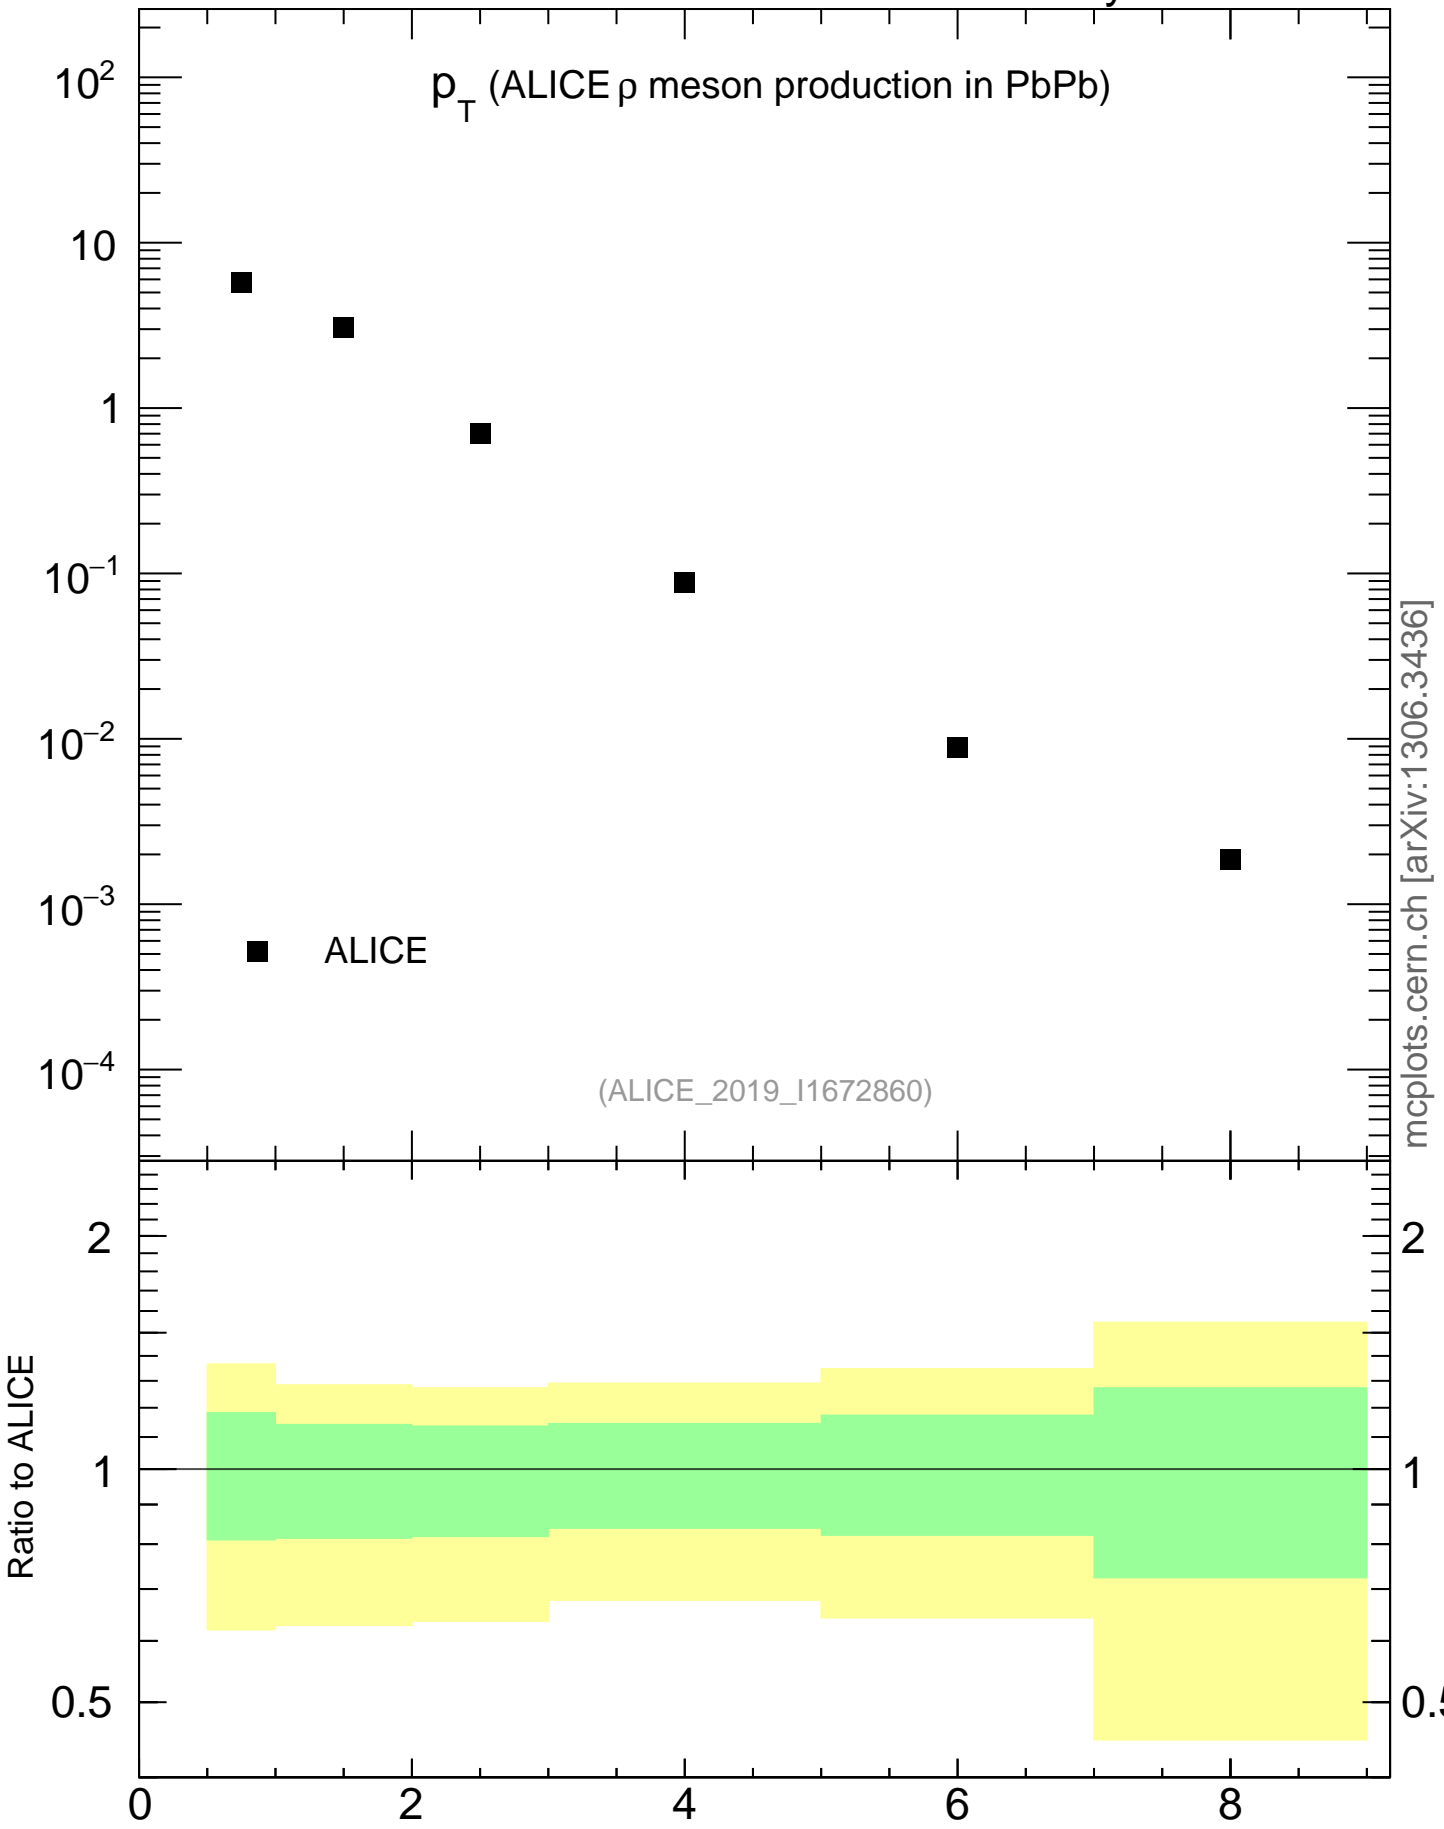

p_T (ALICE ρ meson production in PbPb)

ALICE

(ALICE_2019_I1672860)