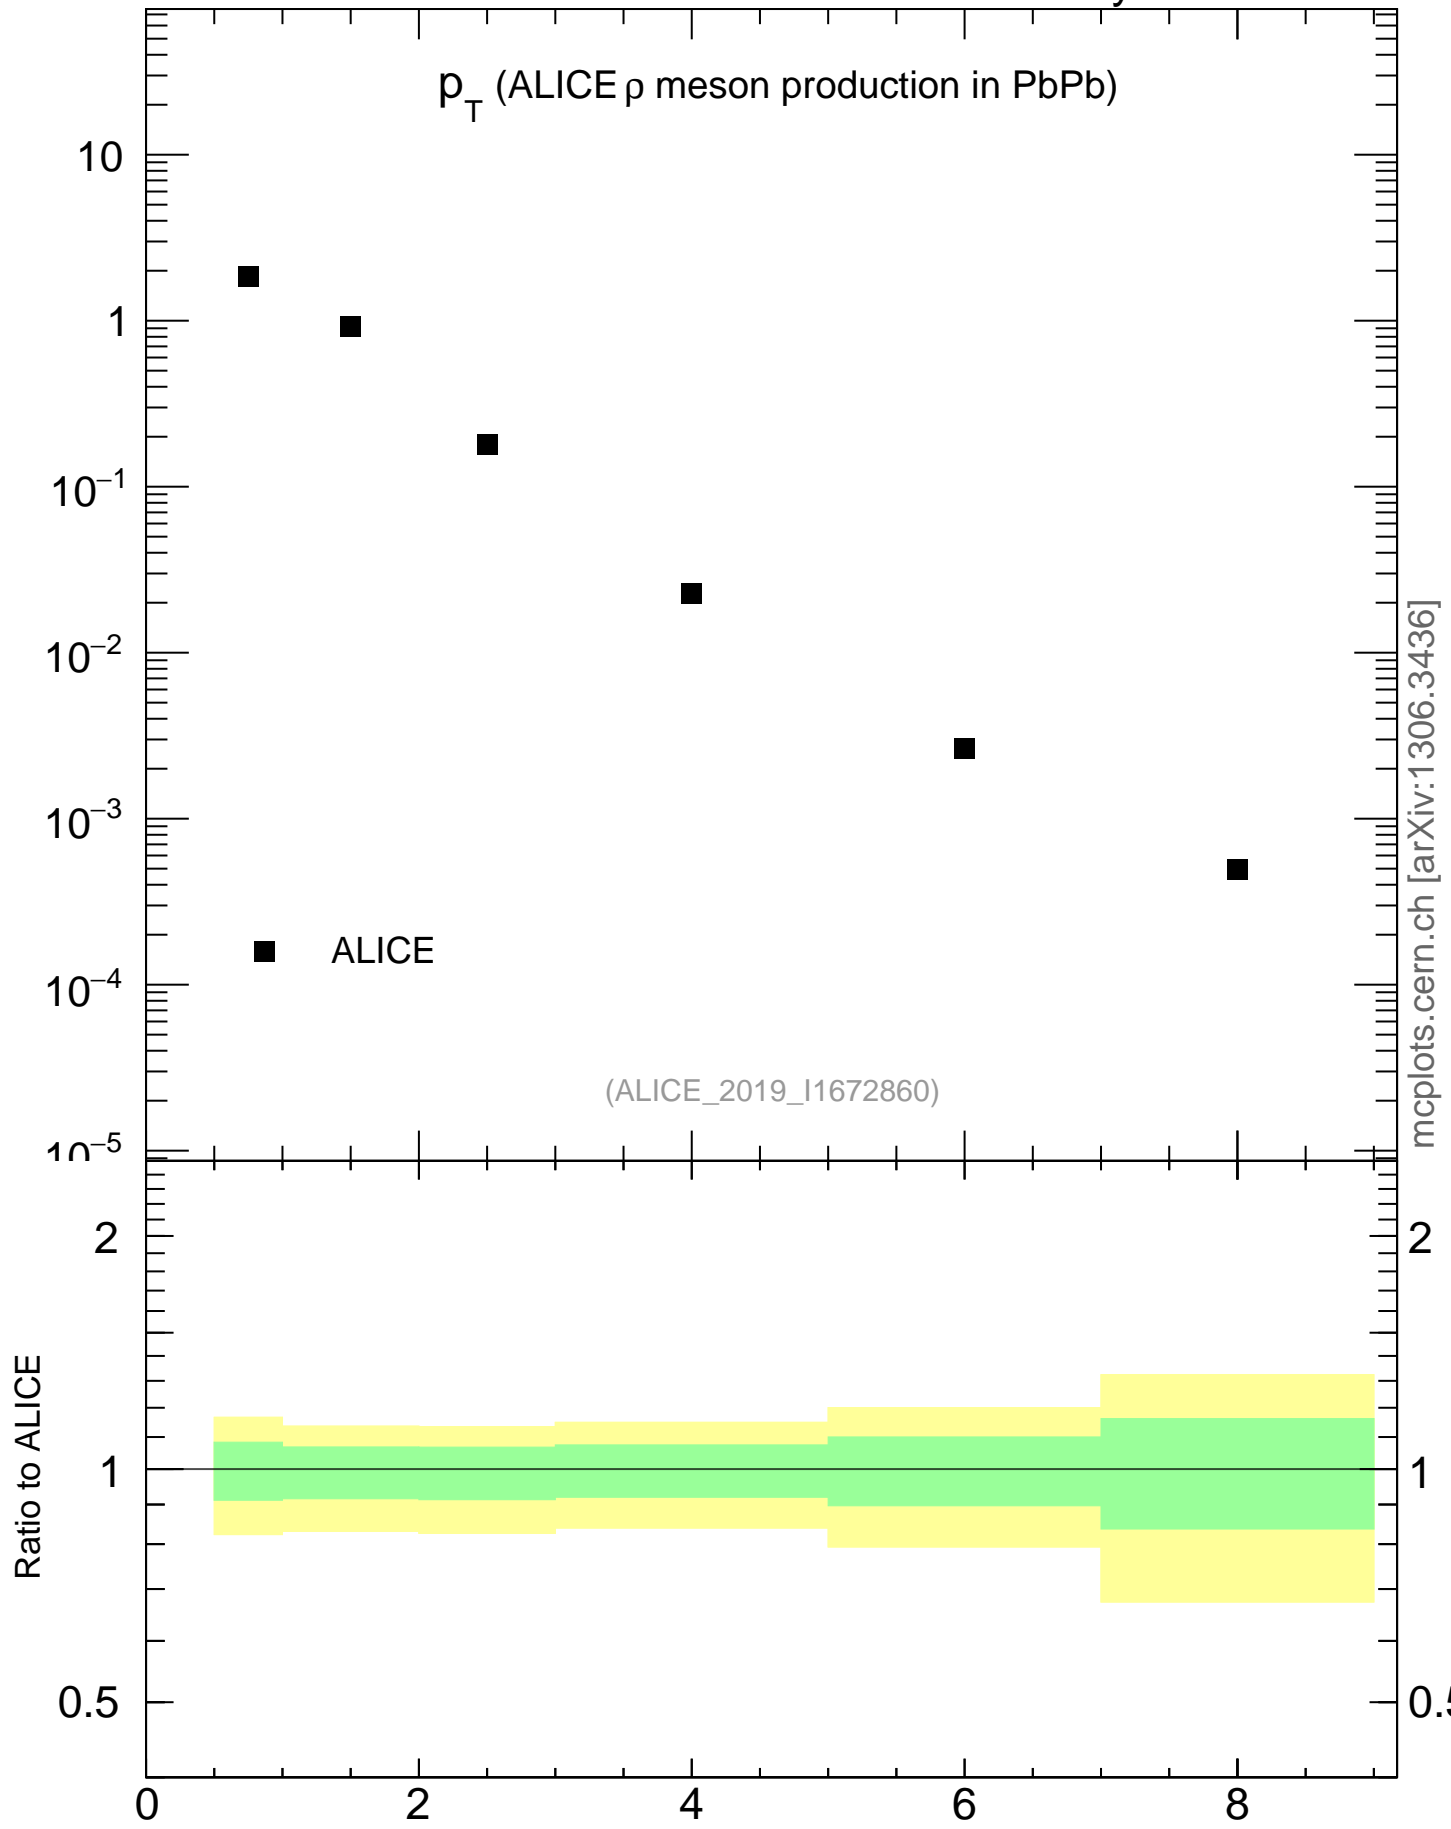

p_T (ALICE ρ meson production in PbPb)

■ ALICE

(ALICE_2019_I1672860)

mcplots.cern.ch [arXiv:1306.3436]

Ratio to ALICE

Ratio to ALICE