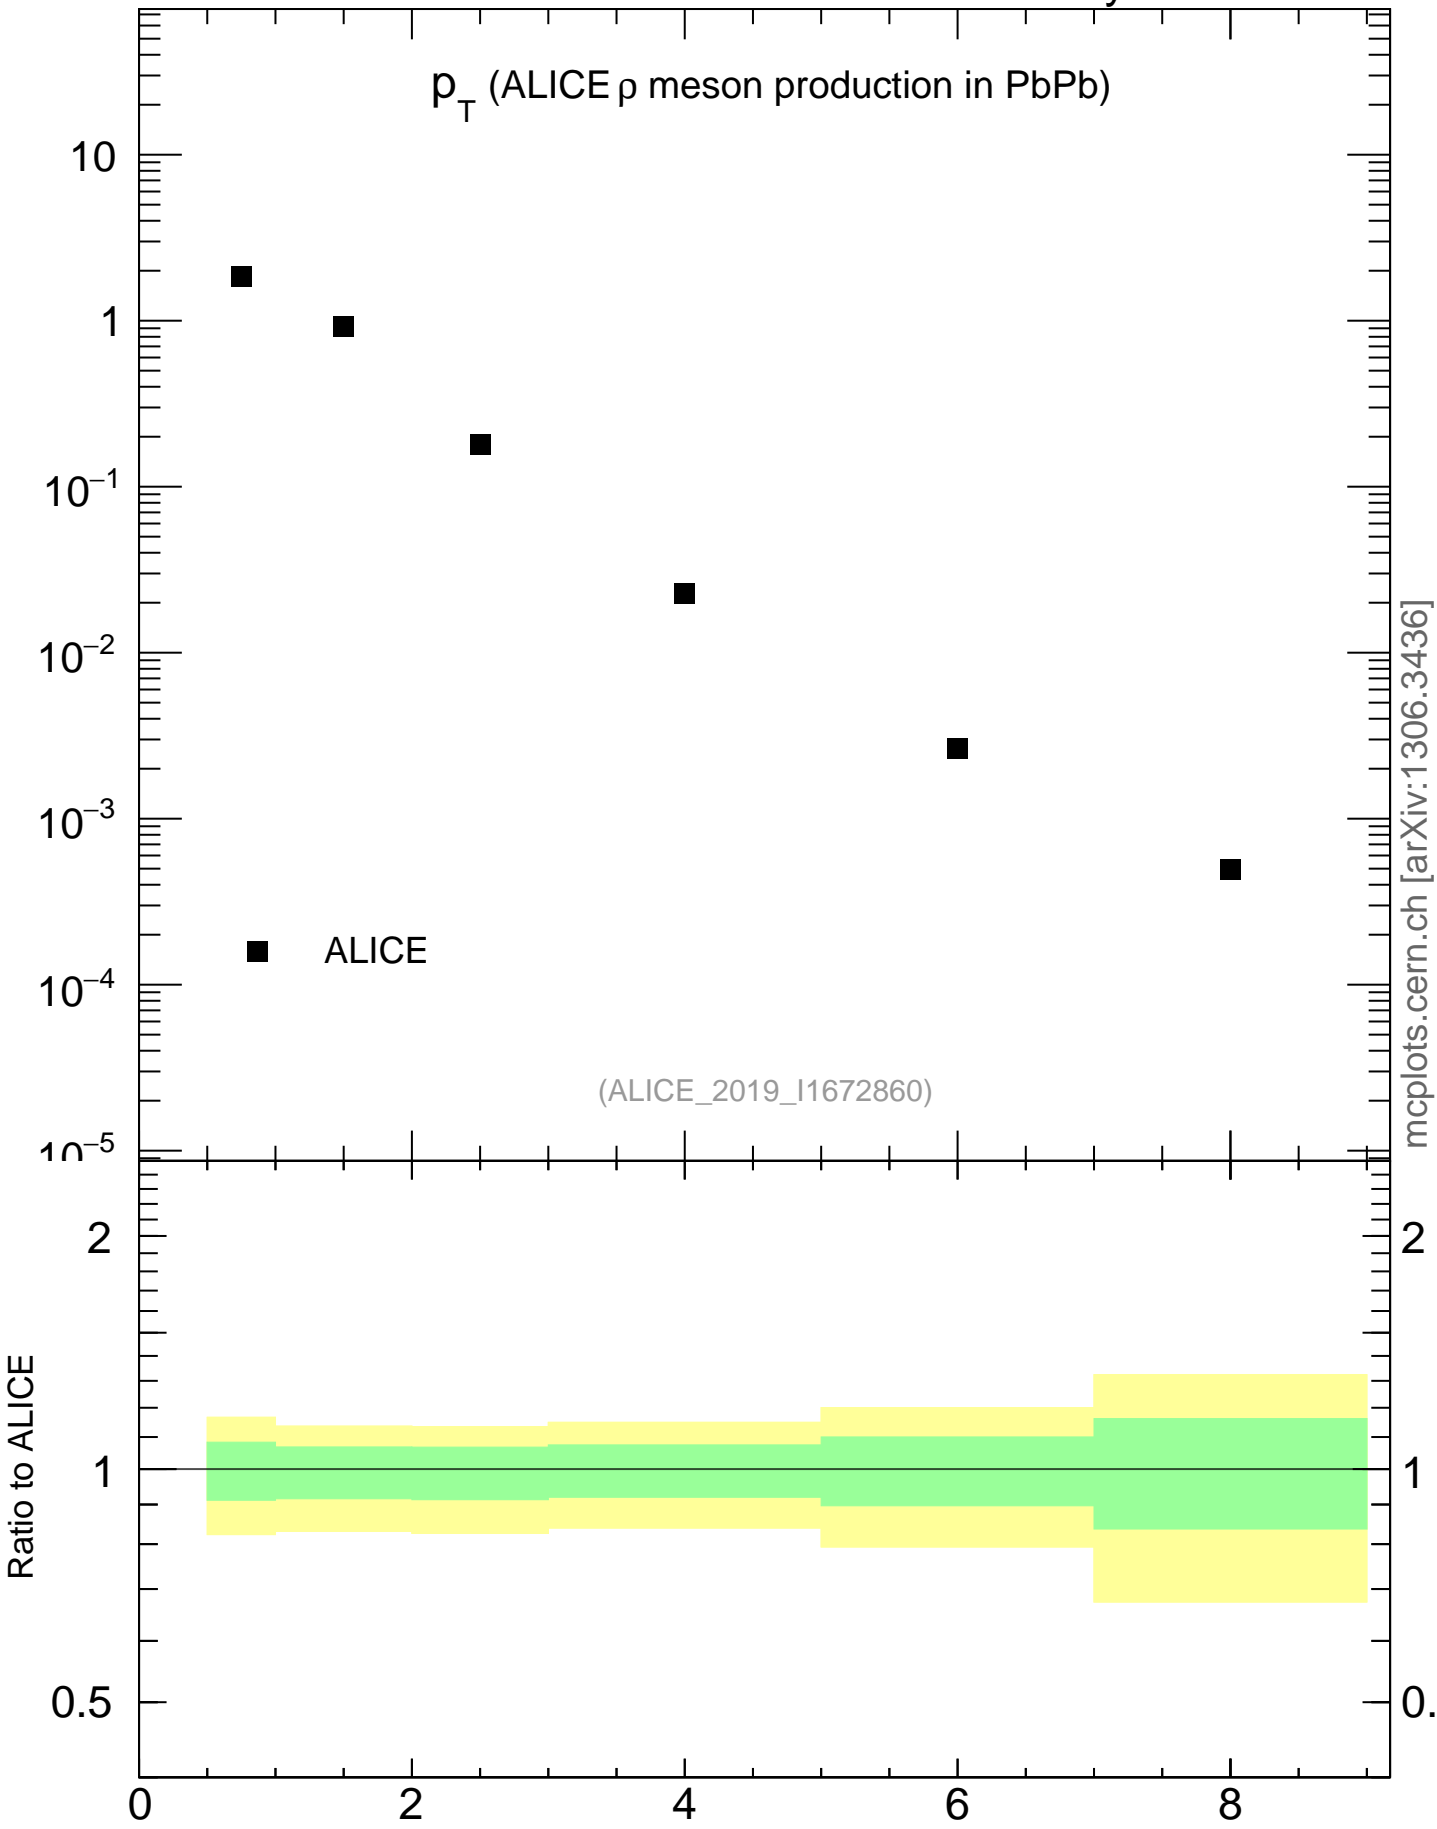

p_T (ALICE ρ meson production in PbPb)

ALICE

(ALICE_2019_I1672860)

mcplots.cern.ch [arXiv:1306.3436]

Ratio to ALICE

Ratio to ALICE