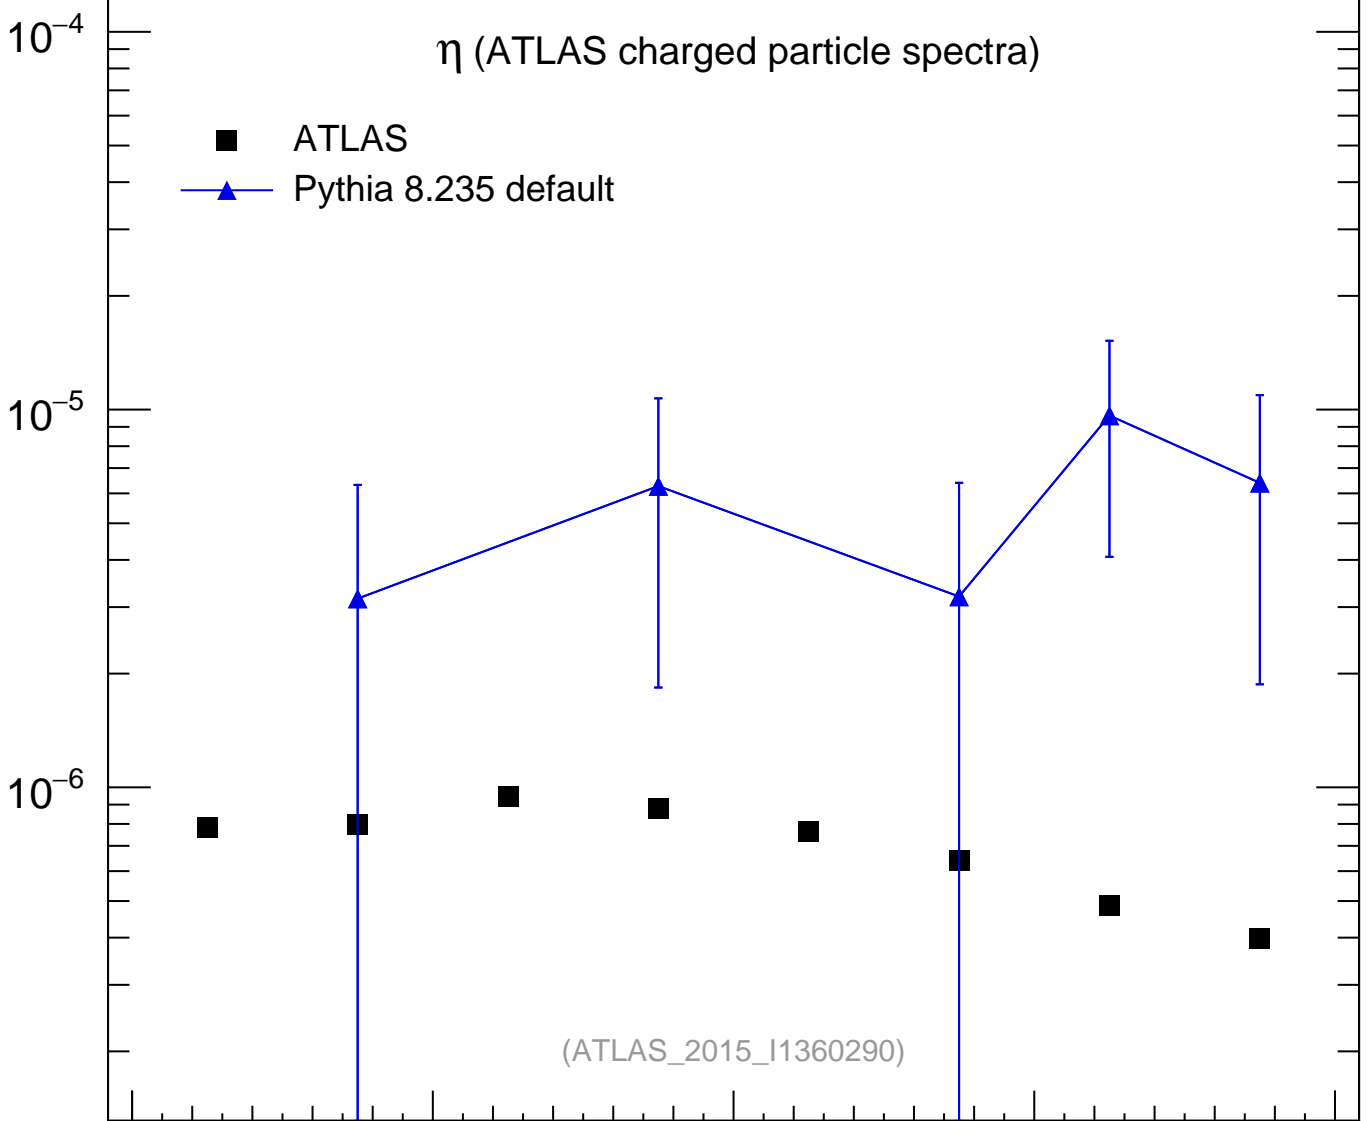

η (ATLAS charged particle spectra)

■ ATLAS
▲ Pythia 8.235 default

(ATLAS_2015_I1360290)

mcplots.cern.ch [arXiv:1306.3436]

Ratio to ATLAS