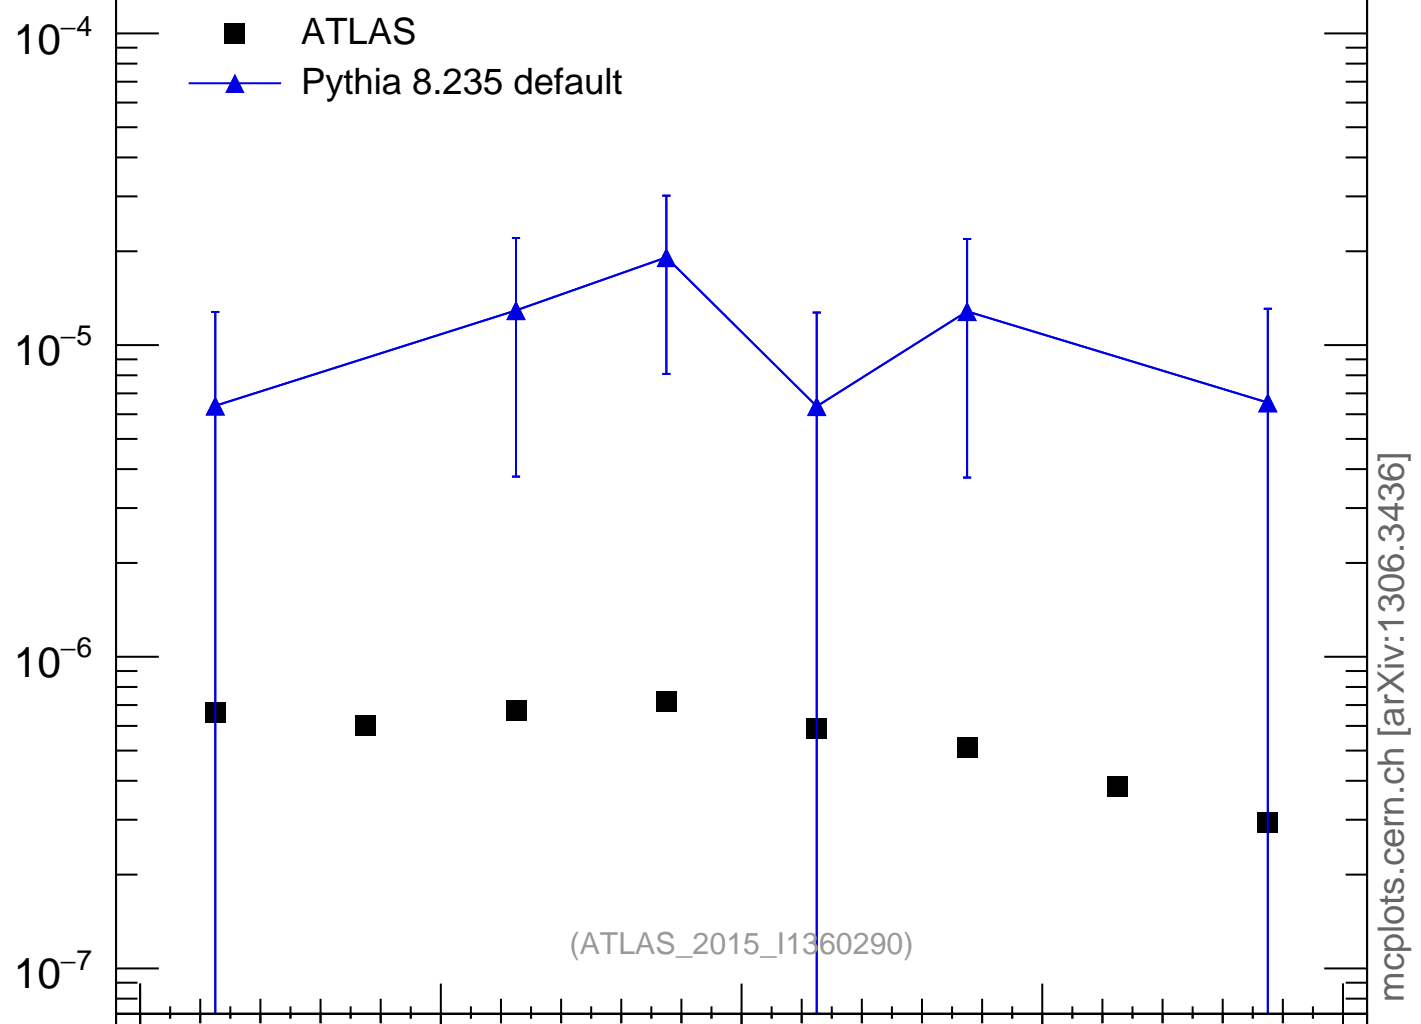

η (ATLAS charged particle spectra)

■ ATLAS
▲ Pythia 8.235 default

(ATLAS_2015_I1360290)

mcplots.cern.ch [arXiv:1306.3436]

Ratio to ATLAS