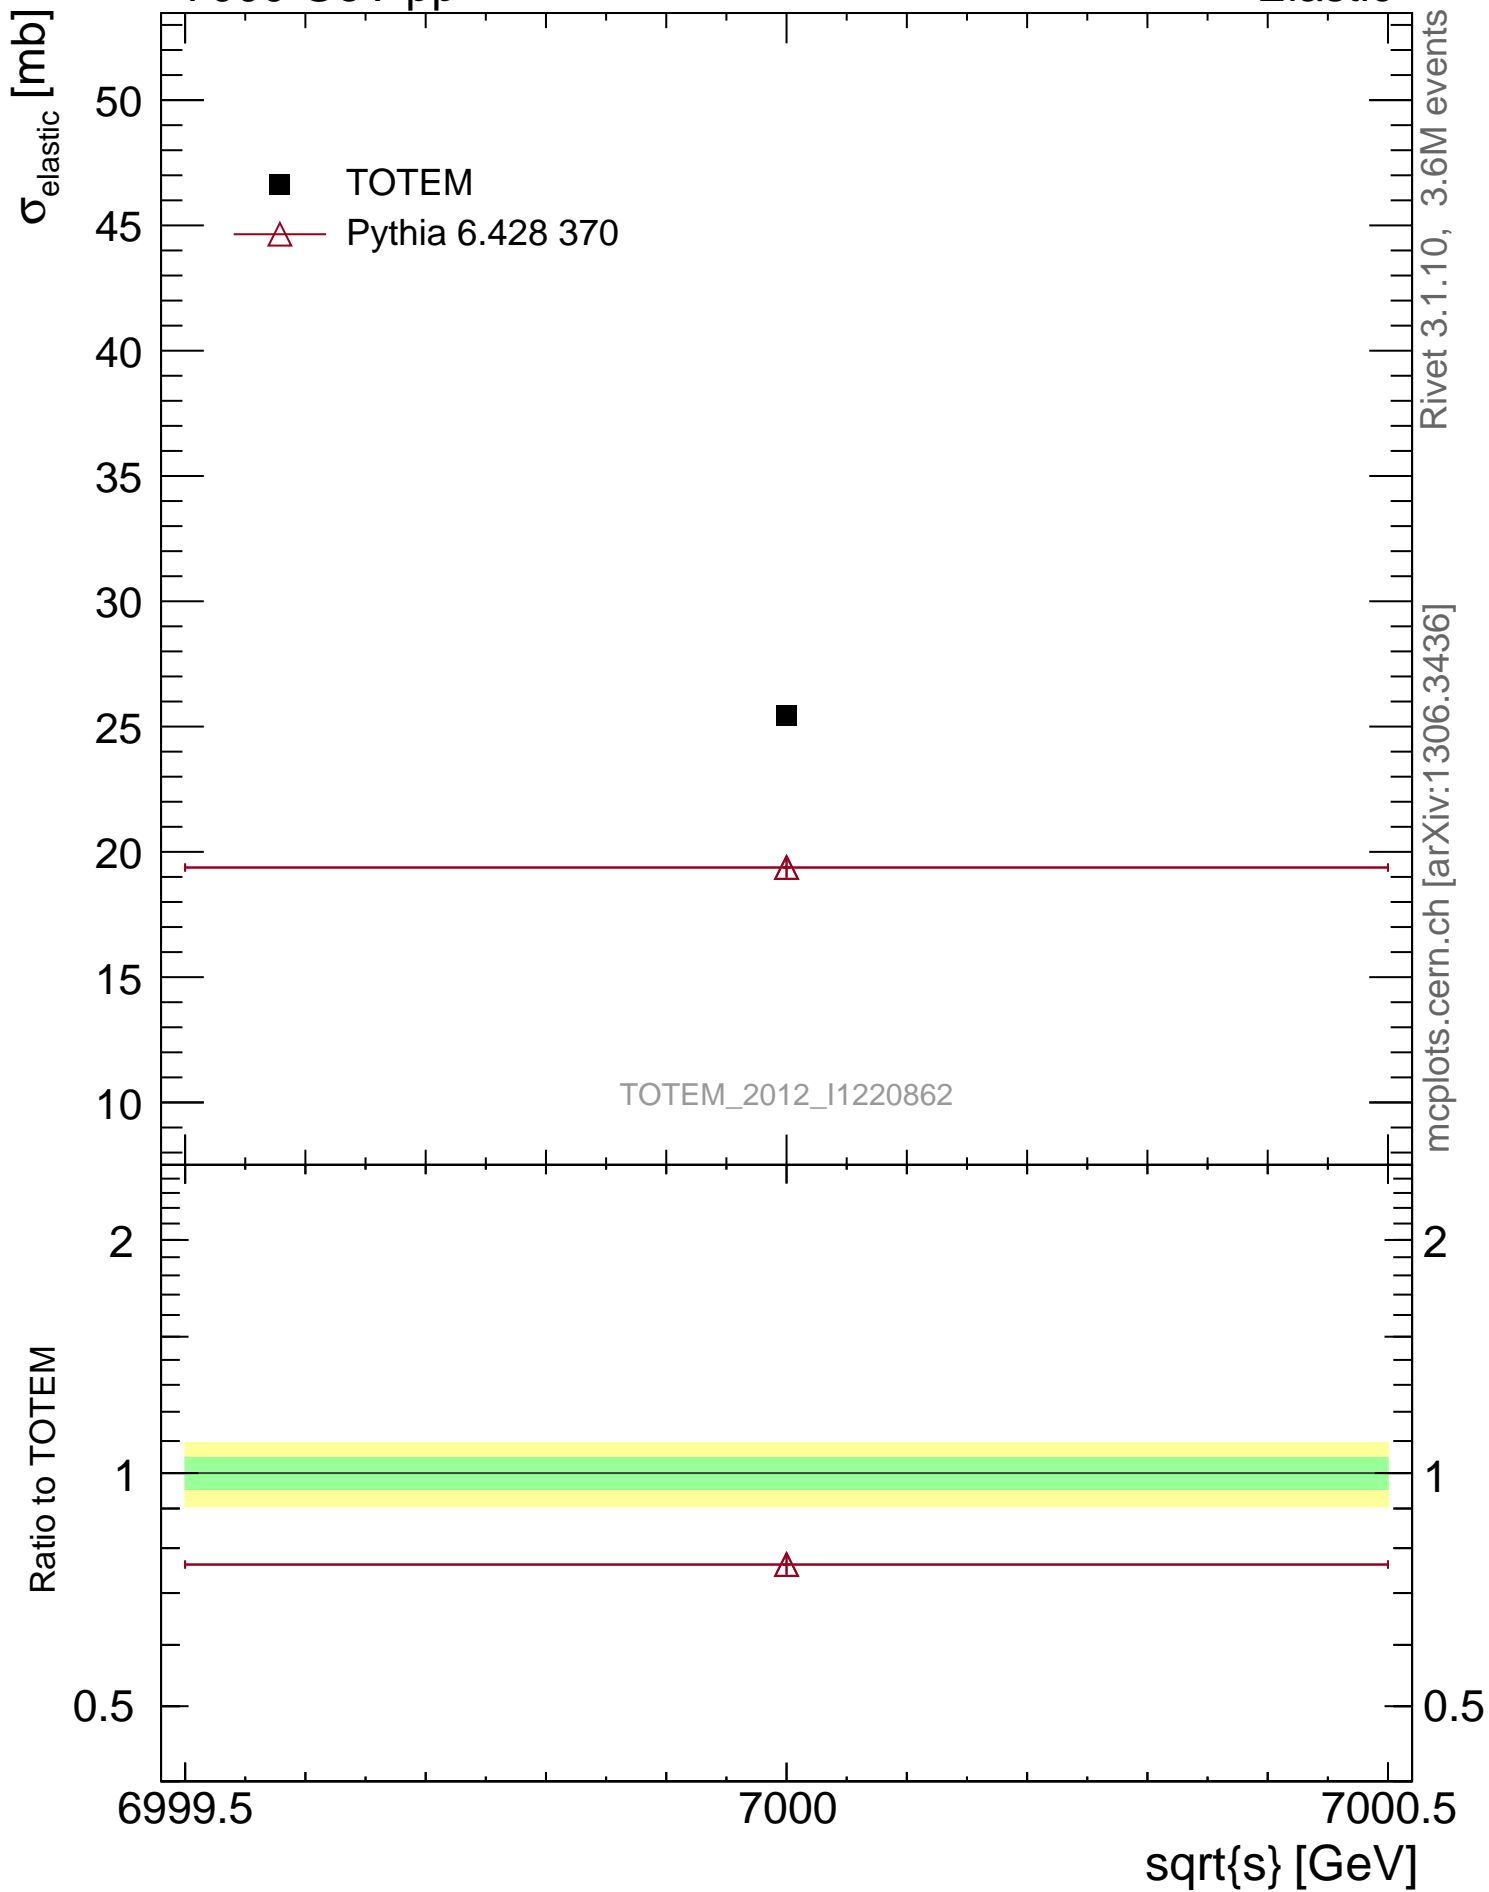

7000 GeV pp

Elastic

Rivet 3.1.10, 3.6M events
mcplots.cern.ch [arXiv:1306.3436]