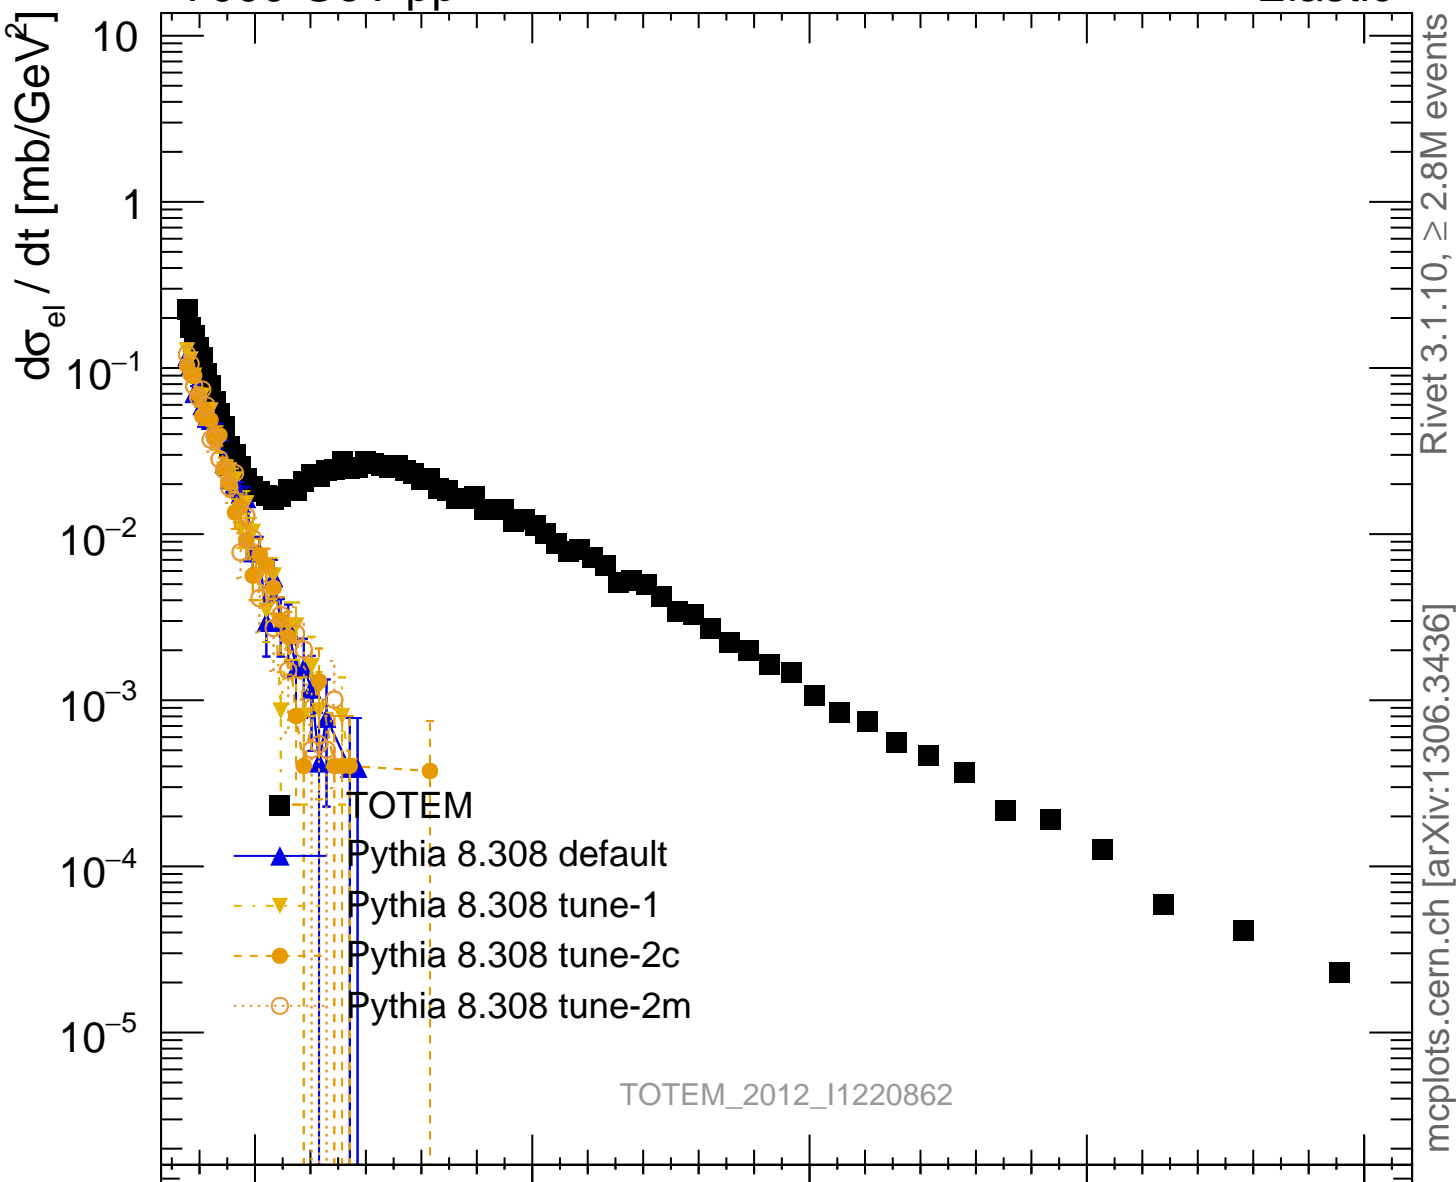

7000 GeV pp

Elastic

Rivet 3.1.10, ≥ 2.8M events

mcplots.cern.ch [arXiv:1306.3436]