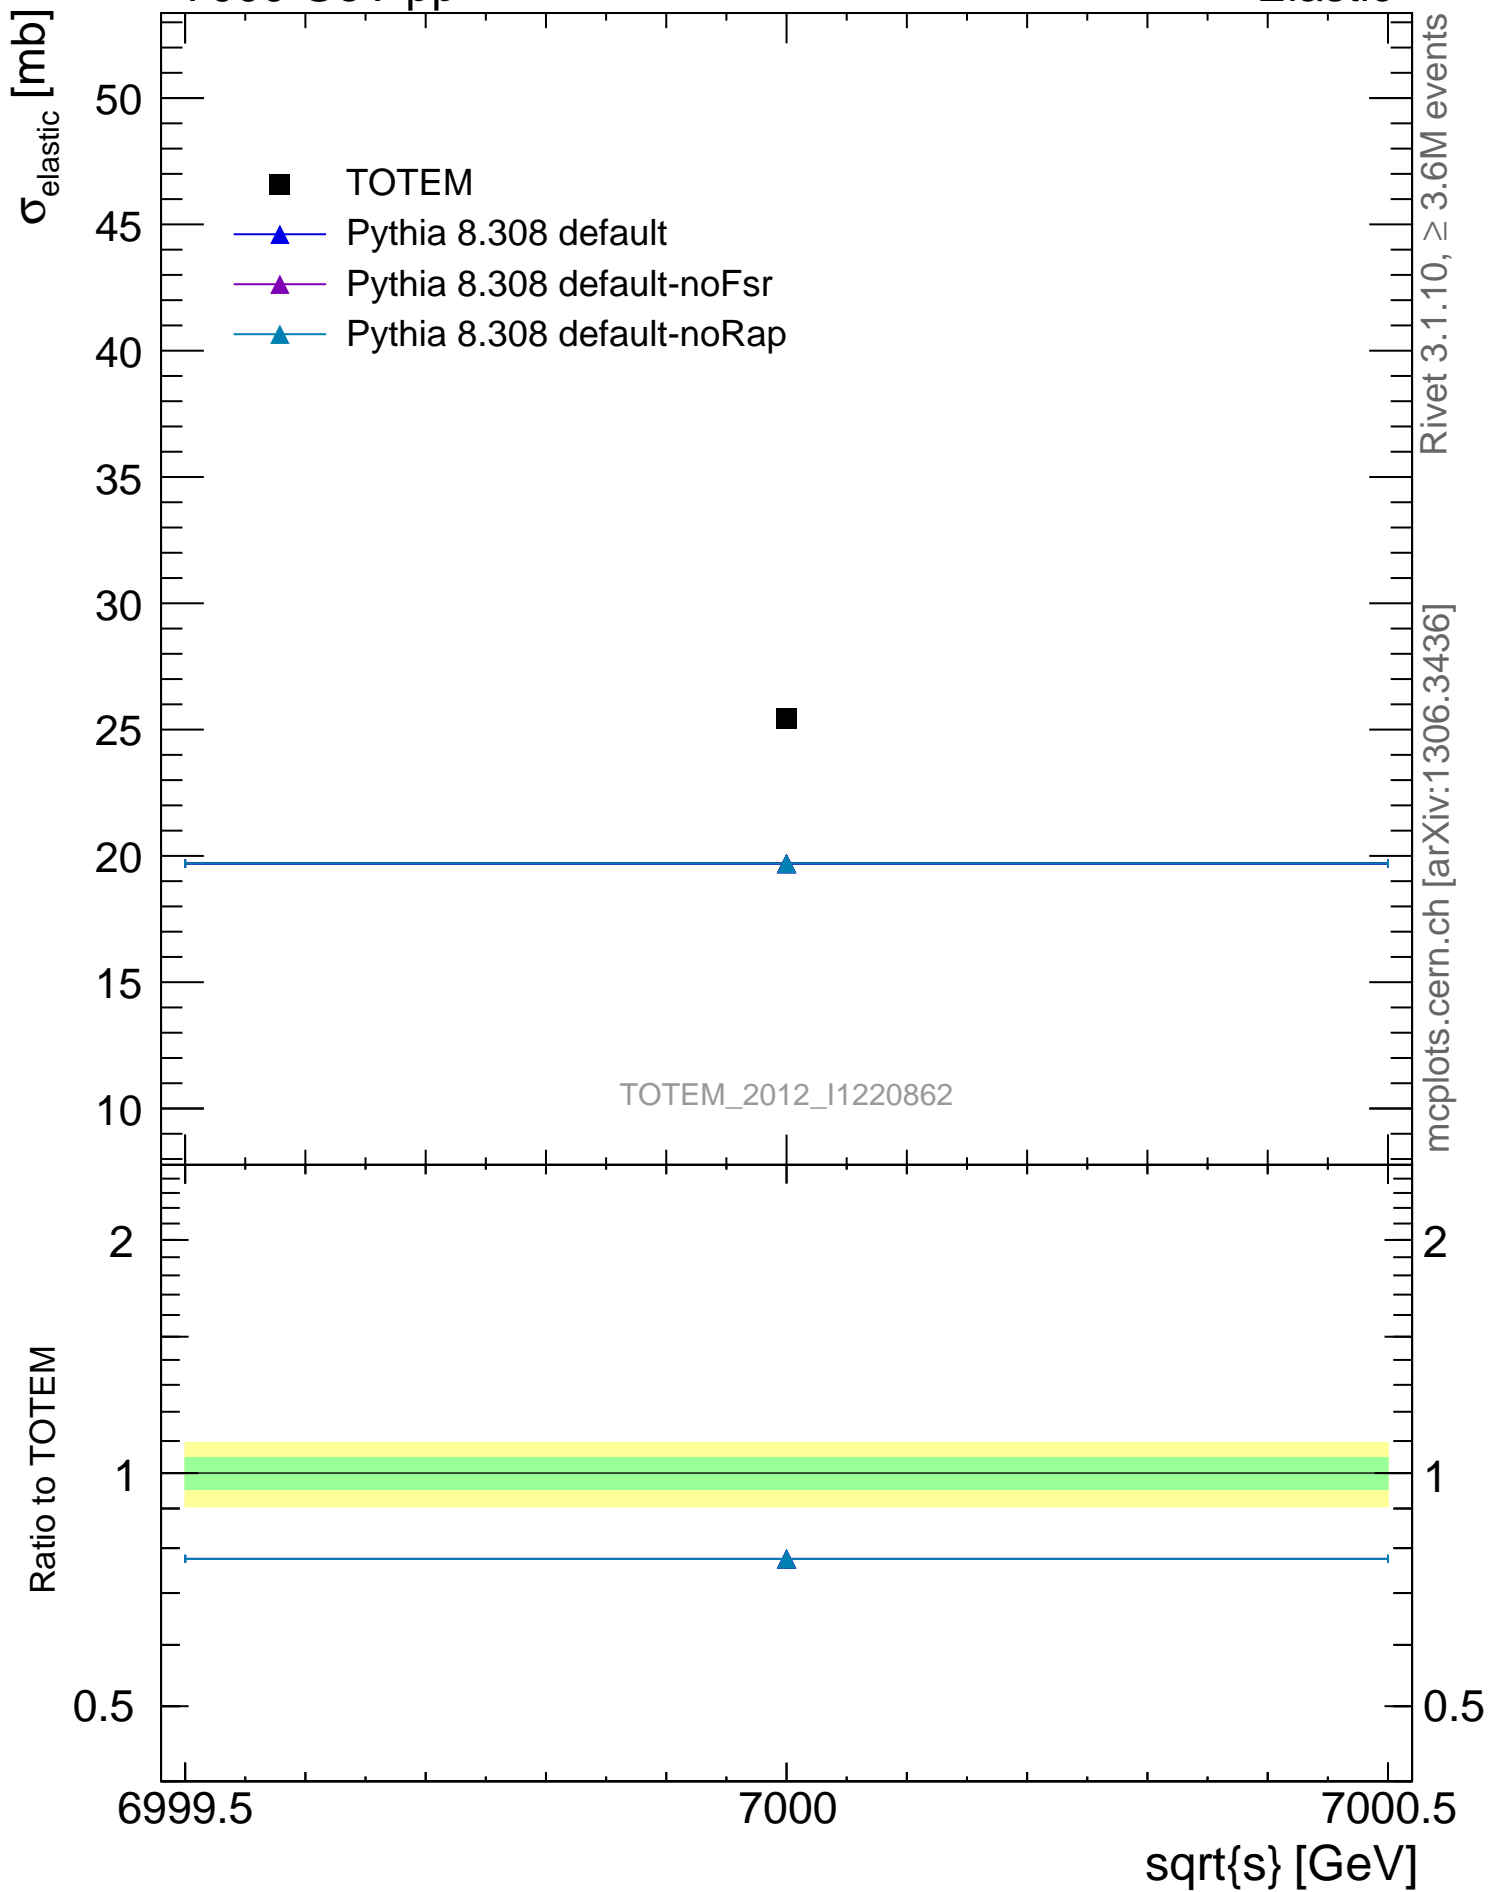

7000 GeV pp

Elastic

Rivet 3.1.10, $\geq 3.6\text{M}$ events
mcplots.cern.ch [arXiv:1306.3436]