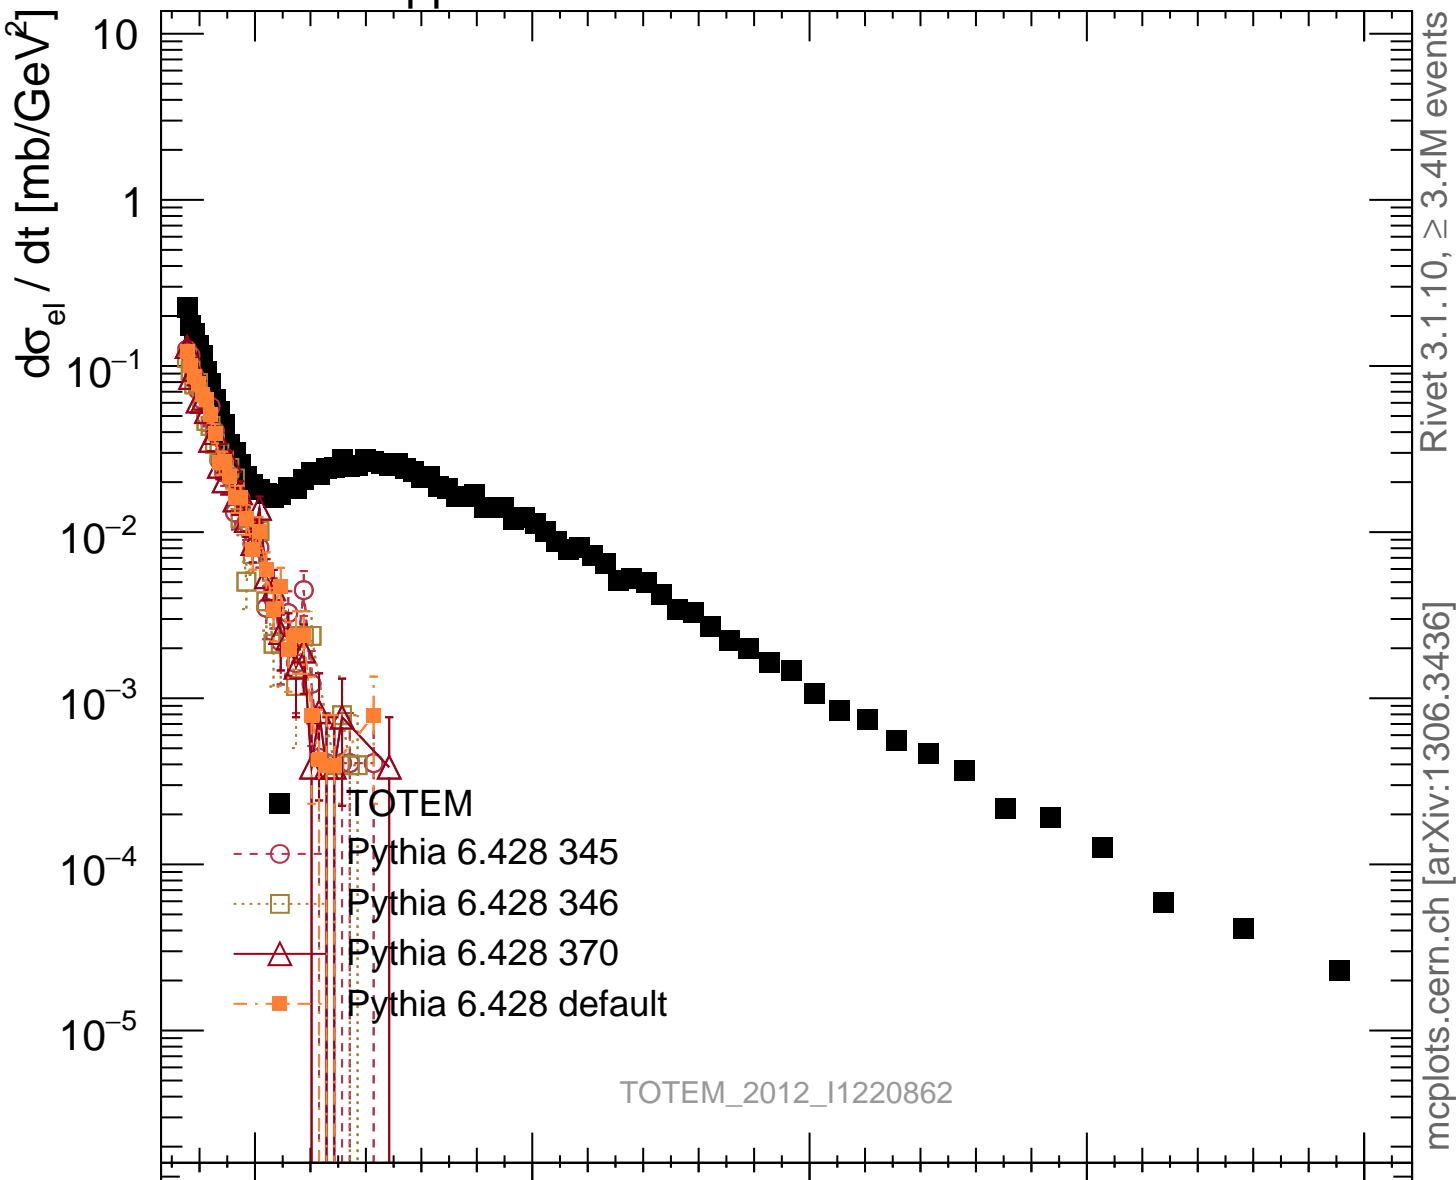

7000 GeV pp

Elastic

Rivet 3.1.10, ≥ 3.4M events

mcplots.cern.ch [arXiv:1306.3436]