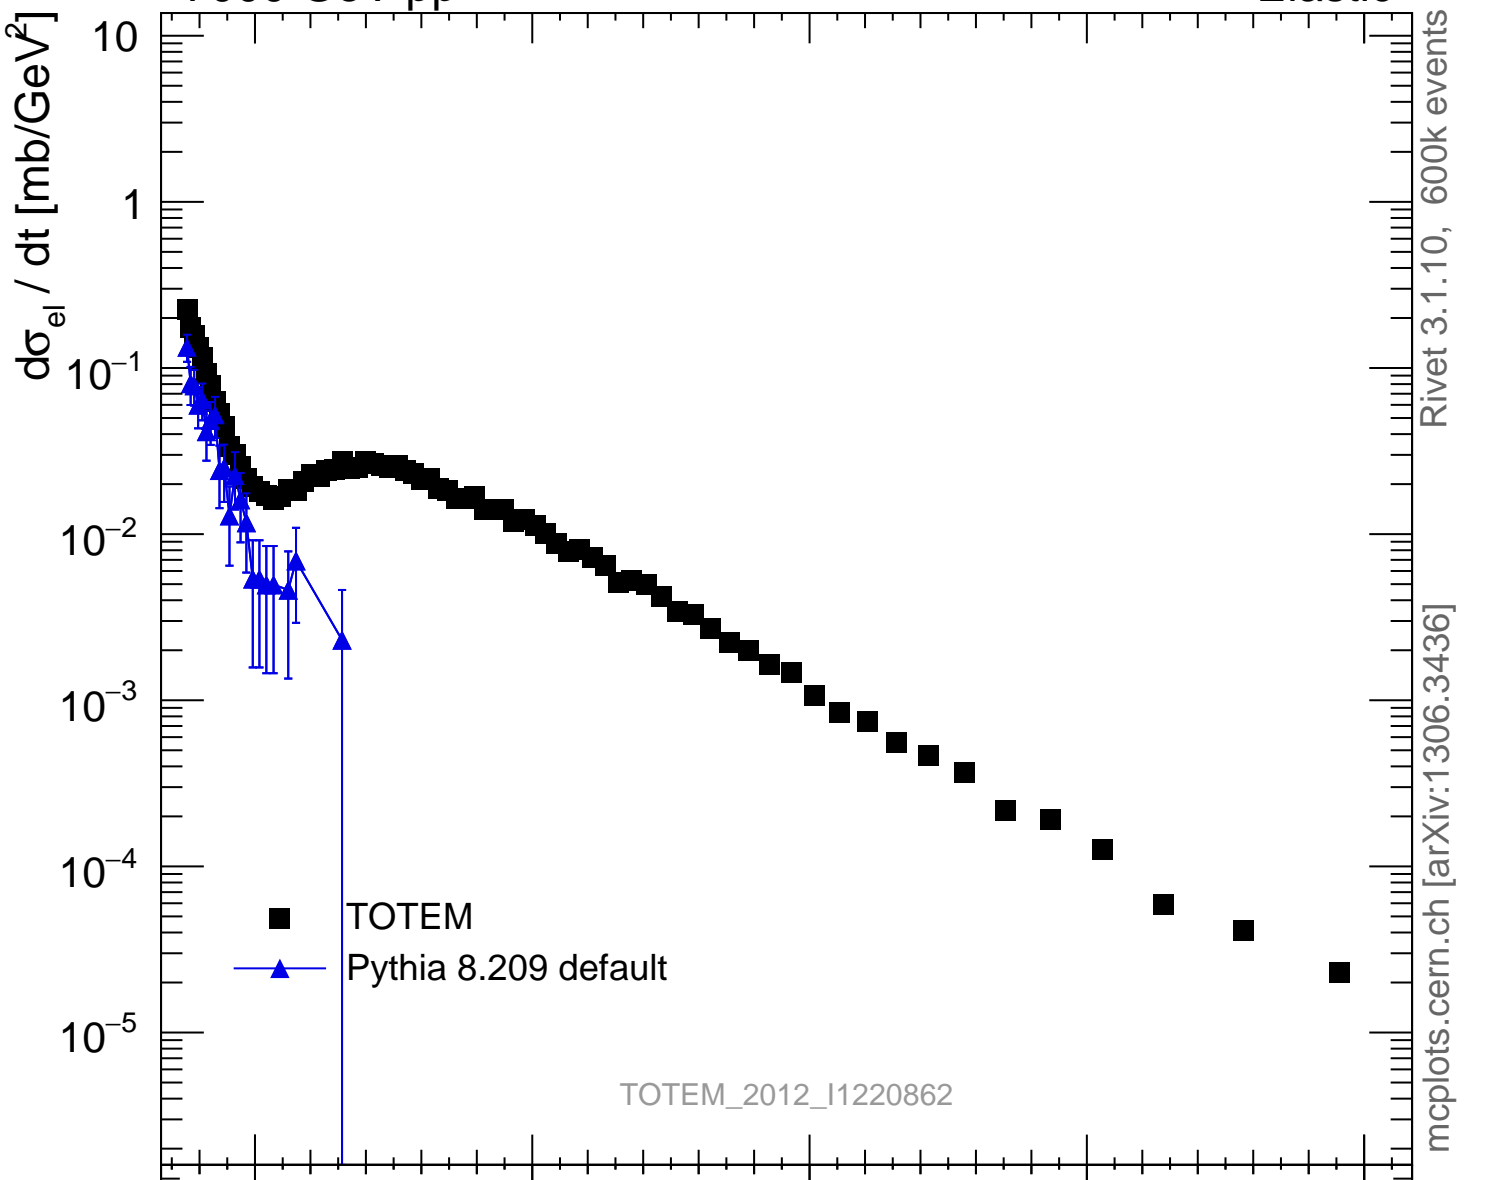

7000 GeV pp

Elastic

Rivet 3.1.10, 600k events

mcplots.cern.ch [arXiv:1306.3436]