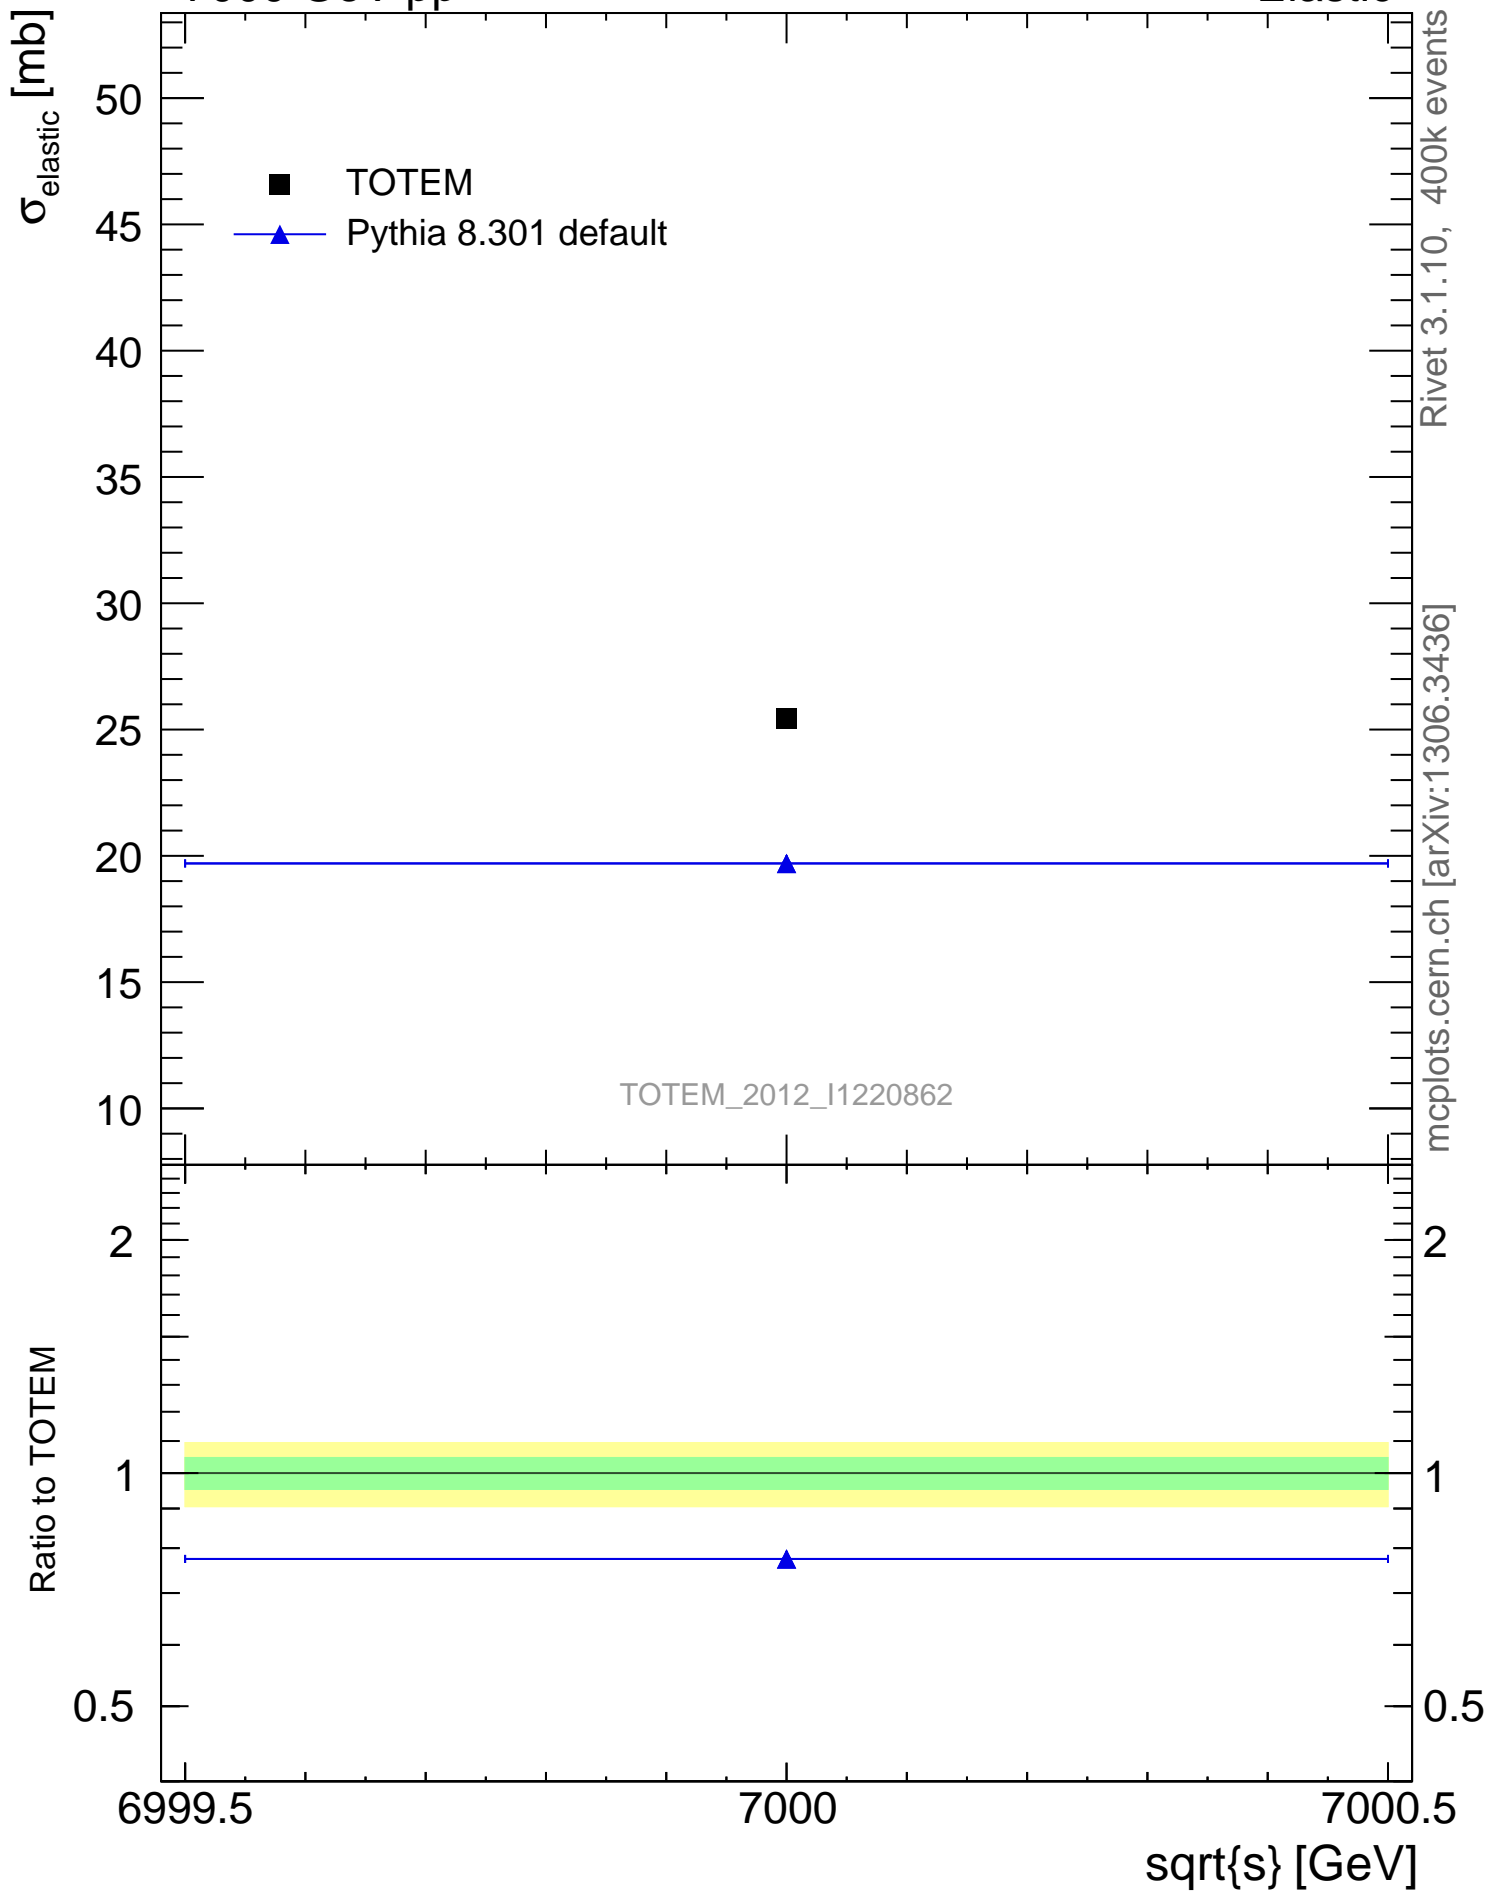

7000 GeV pp

Elastic

Rivet 3.1.10, 400k events  
mcplots.cern.ch [arXiv:1306.3436]