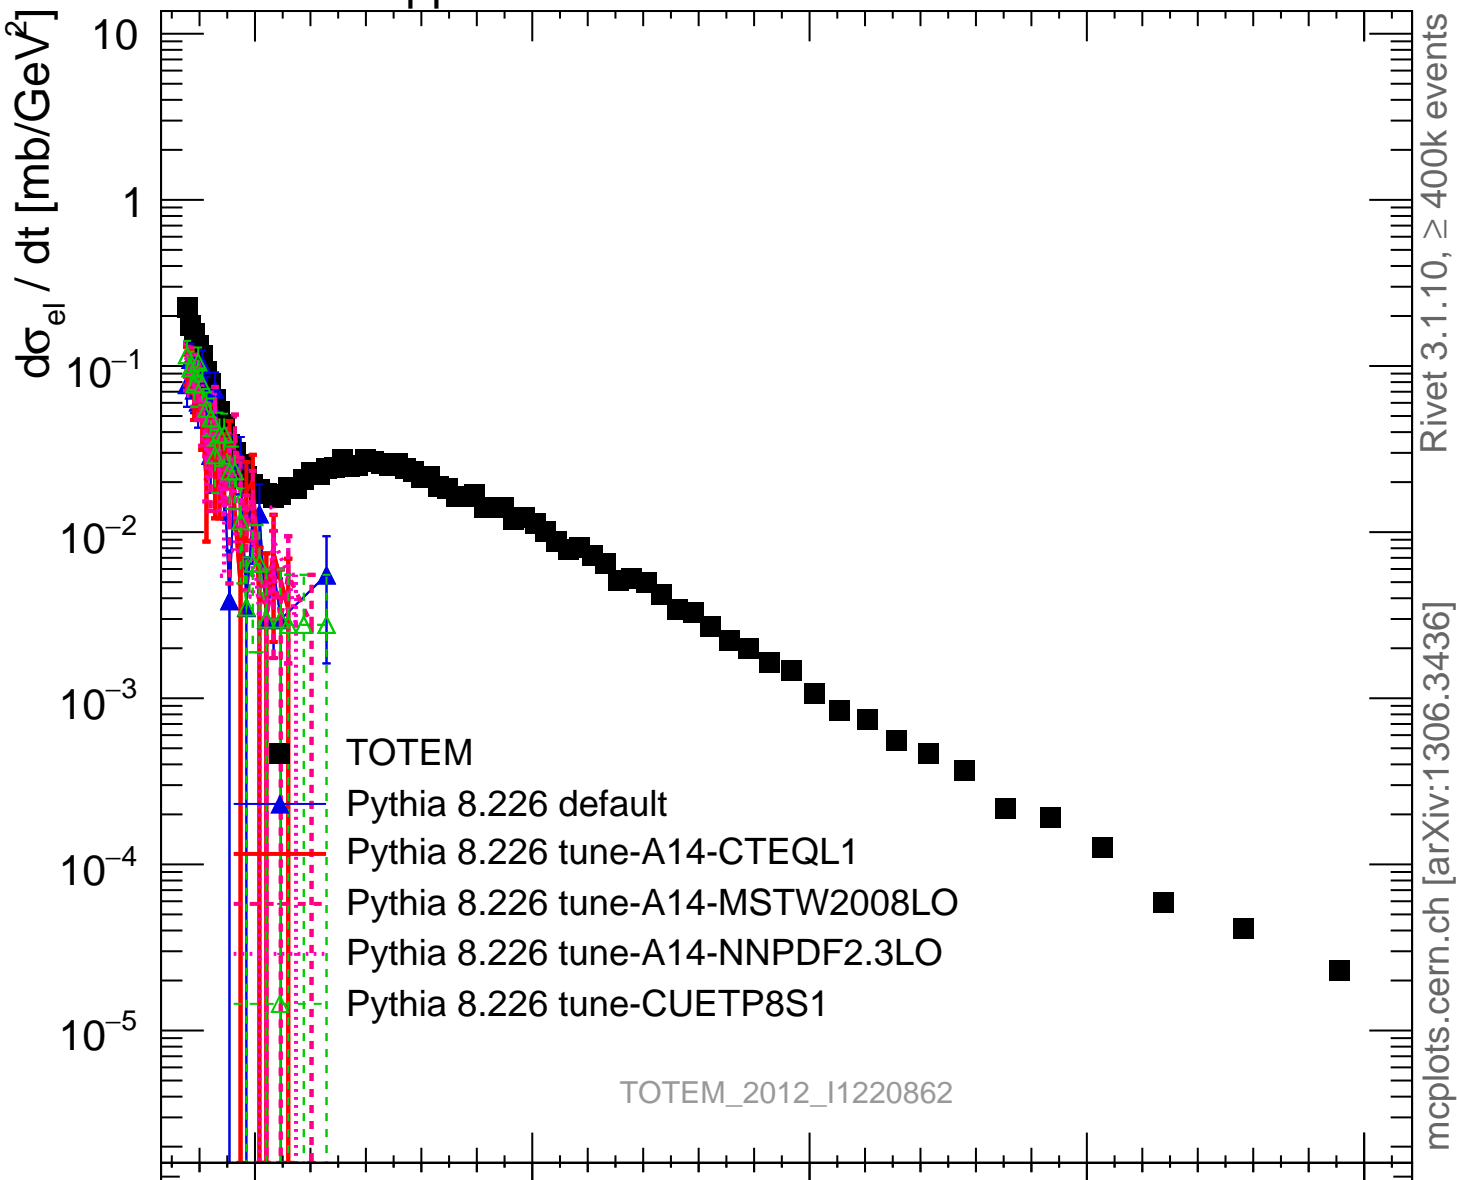

7000 GeV pp

Elastic

Rivet 3.1.10, ≥ 400k events

mcplots.cern.ch [arXiv:1306.3436]