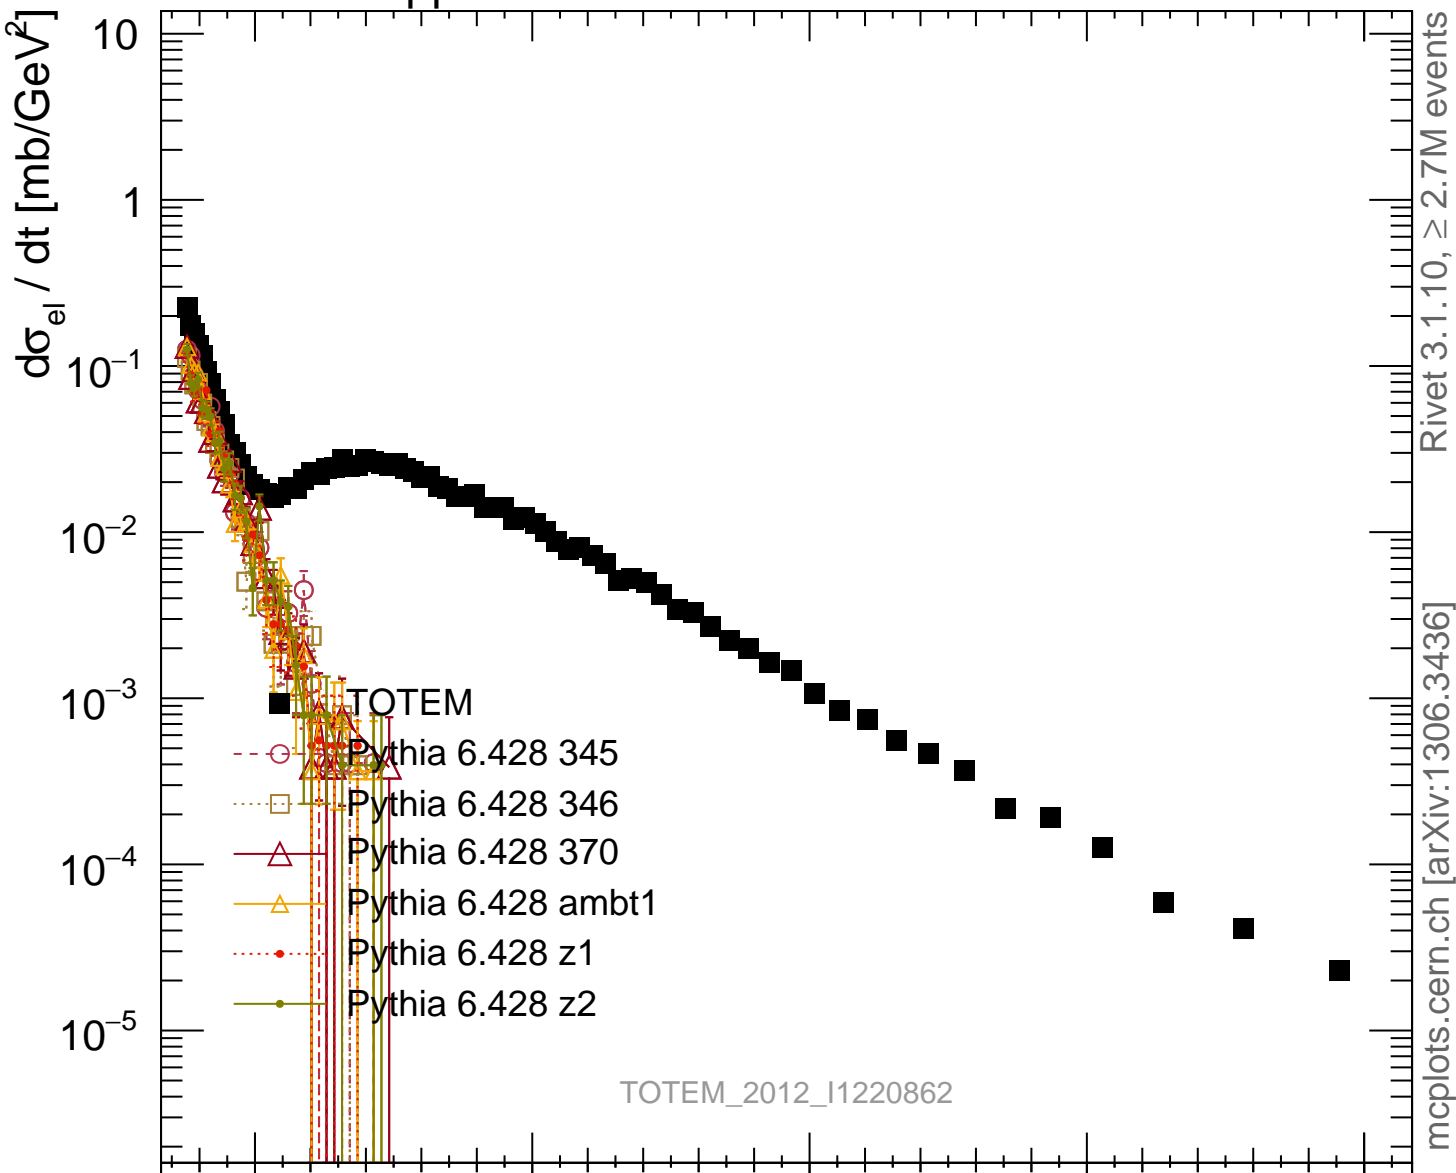

7000 GeV pp

Elastic

Rivet 3.1.10, ≥ 2.7M events

mcplots.cern.ch [arXiv:1306.3436]