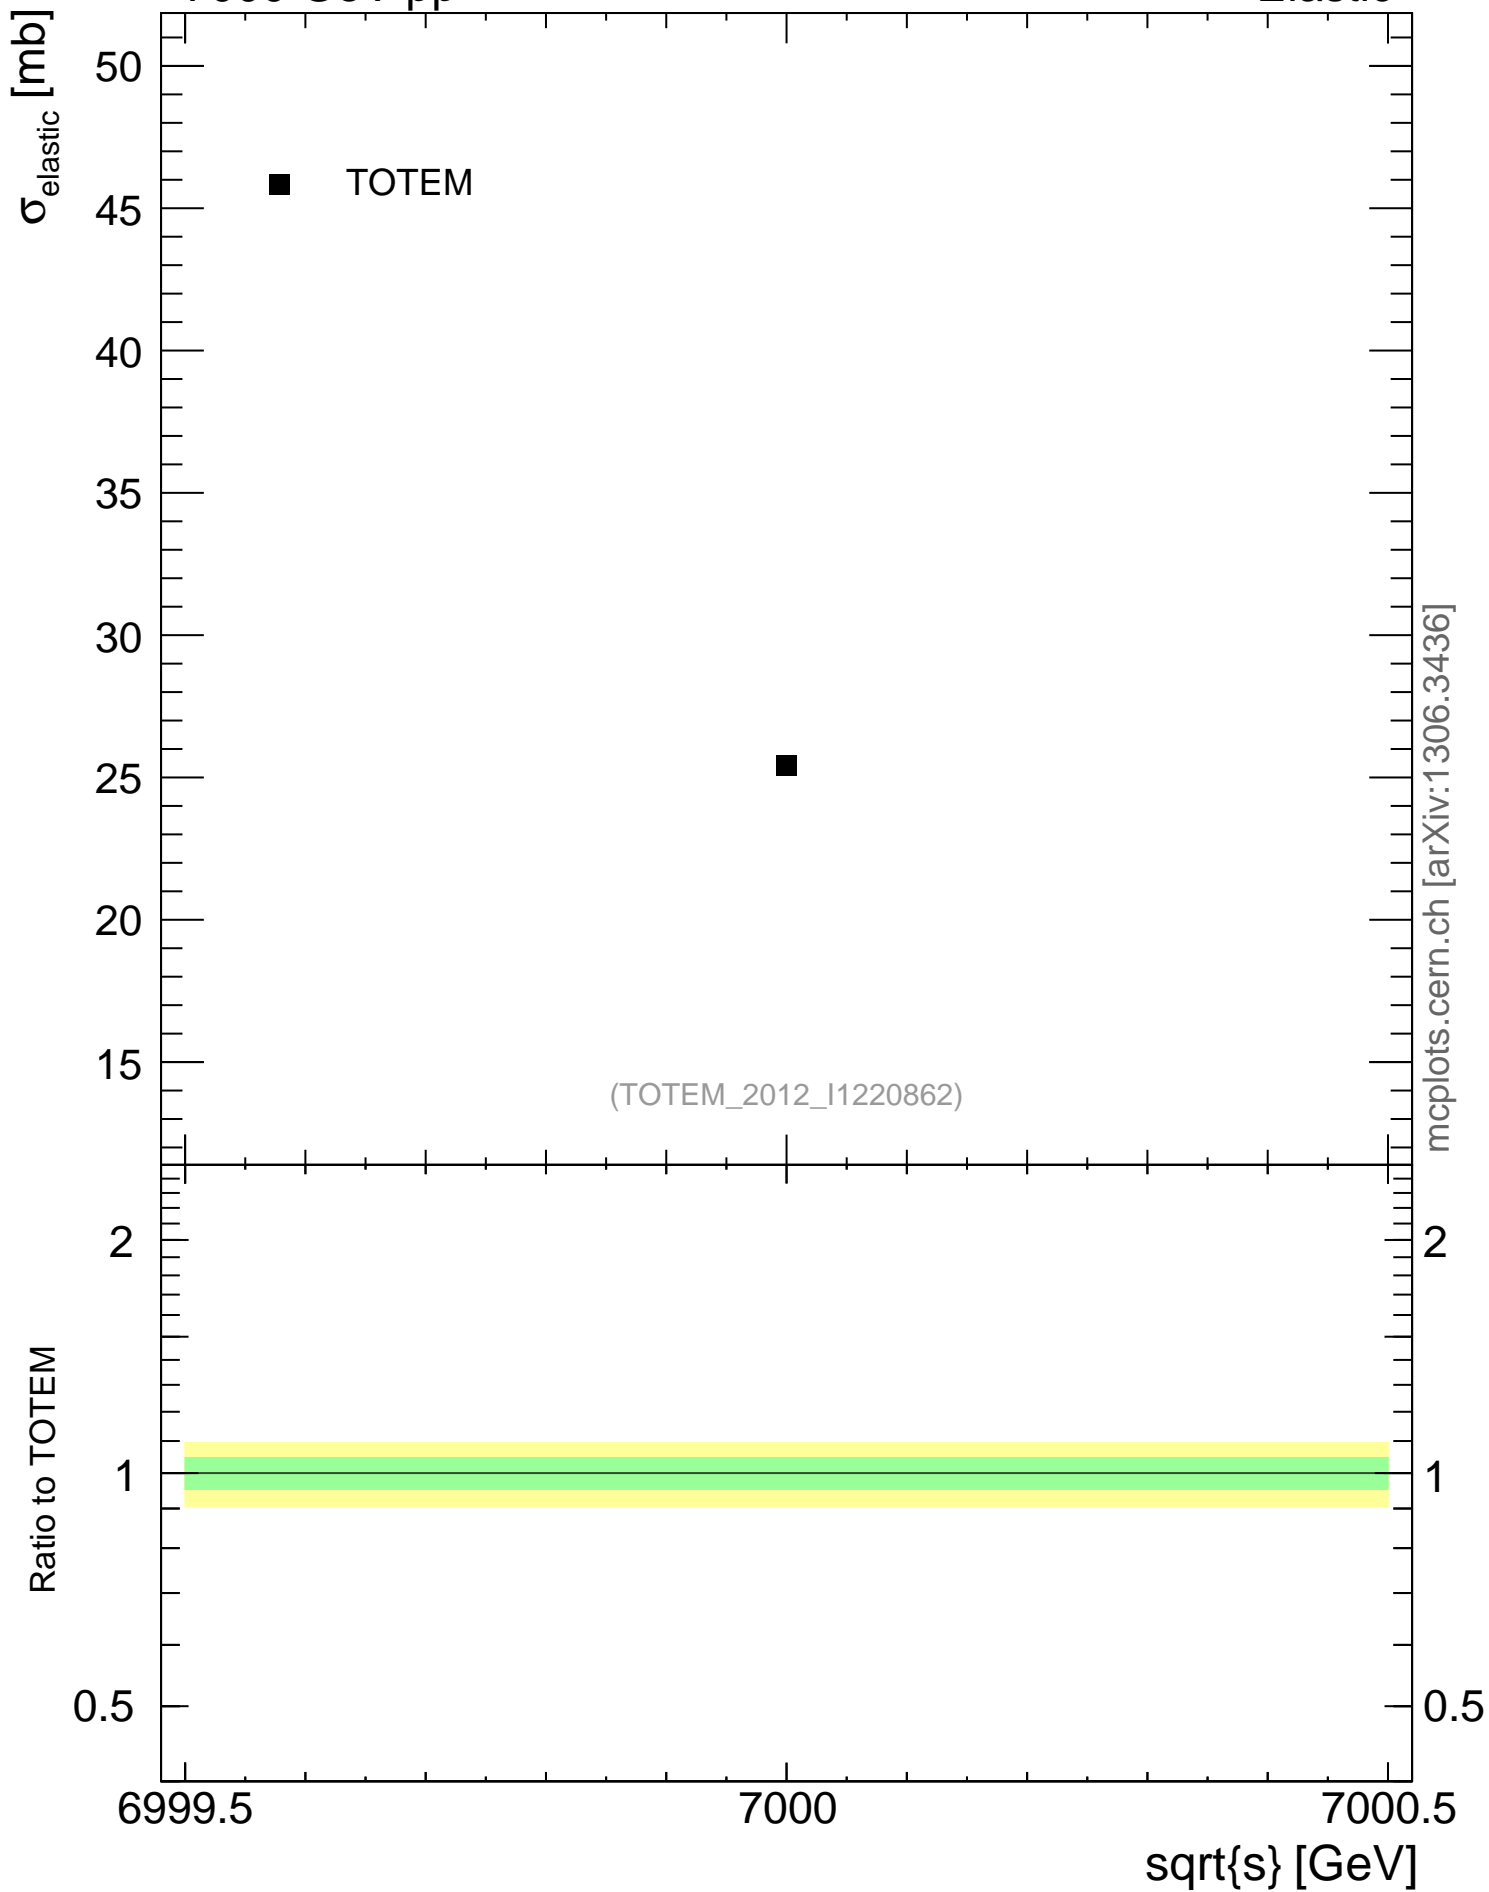

7000 GeV pp

Elastic

TOTEM

(TOTEM\_2012\_I1220862)

mcplots.cern.ch [arXiv:1306.3436]