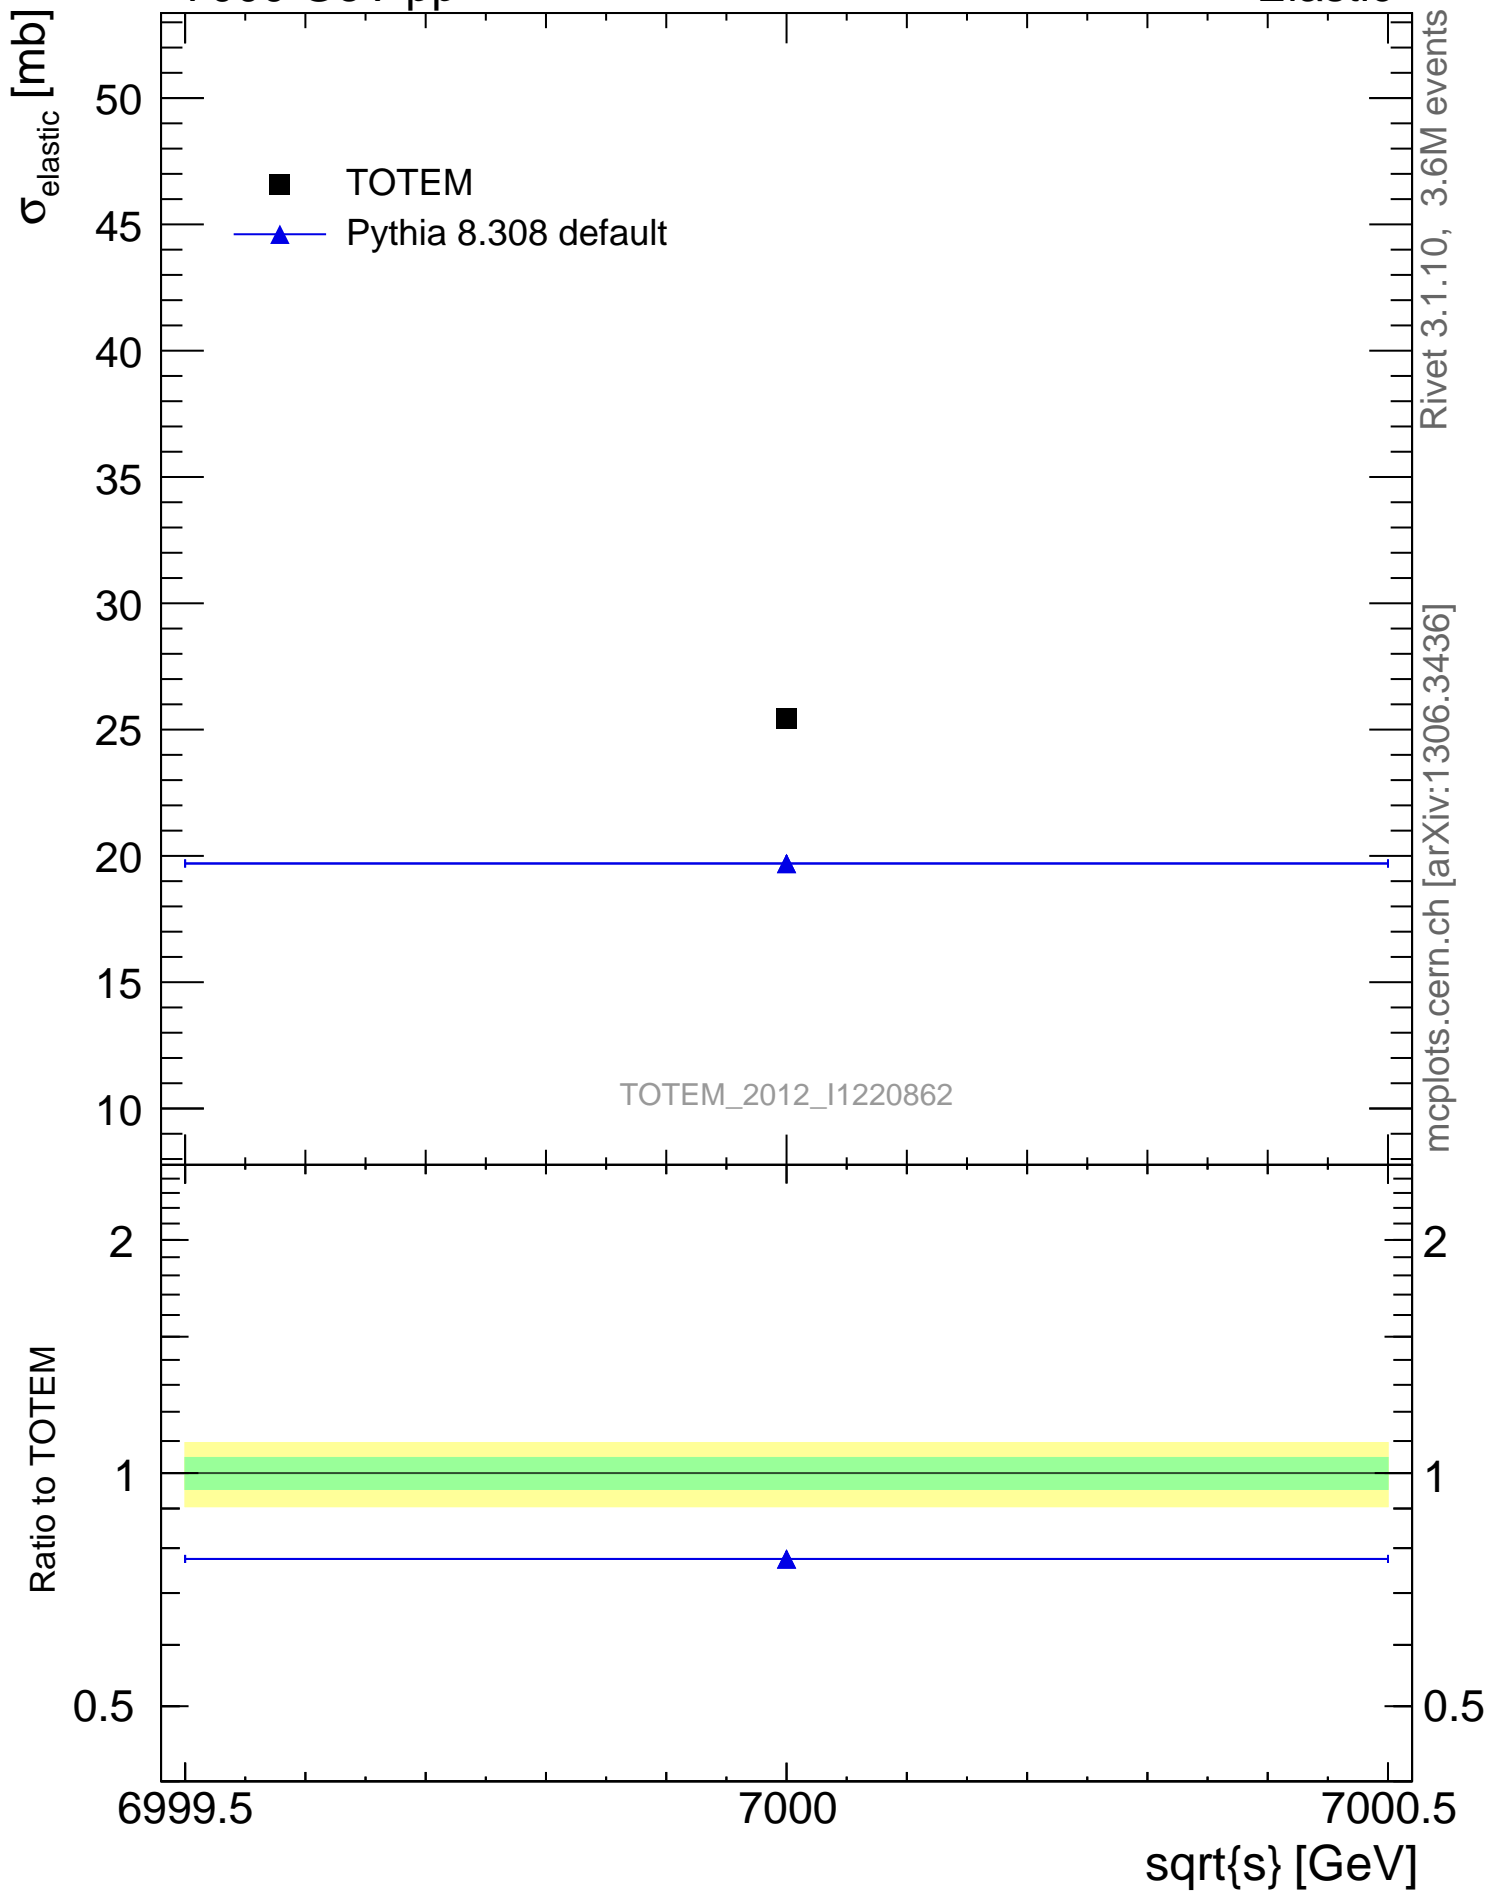

7000 GeV pp

Elastic

Rivet 3.1.10, 3.6M events
mcplots.cern.ch [arXiv:1306.3436]