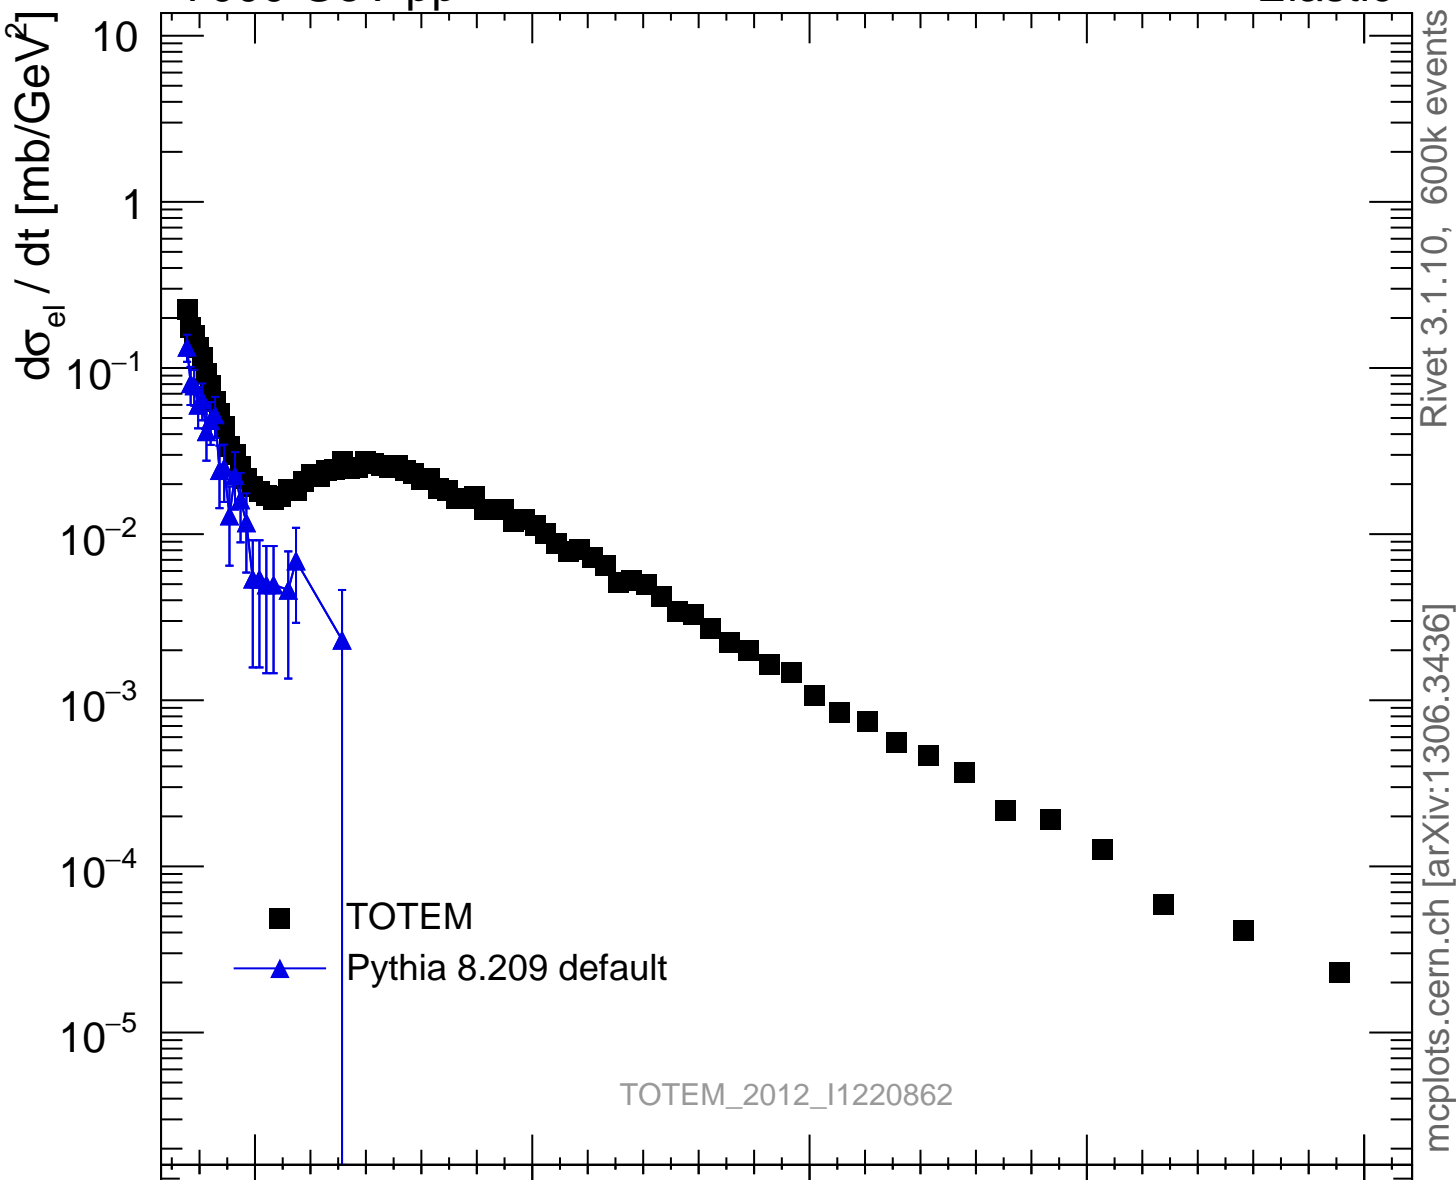

7000 GeV pp

Elastic

Rivet 3.1.10, 600k events

mcplots.cern.ch [arXiv:1306.3436]