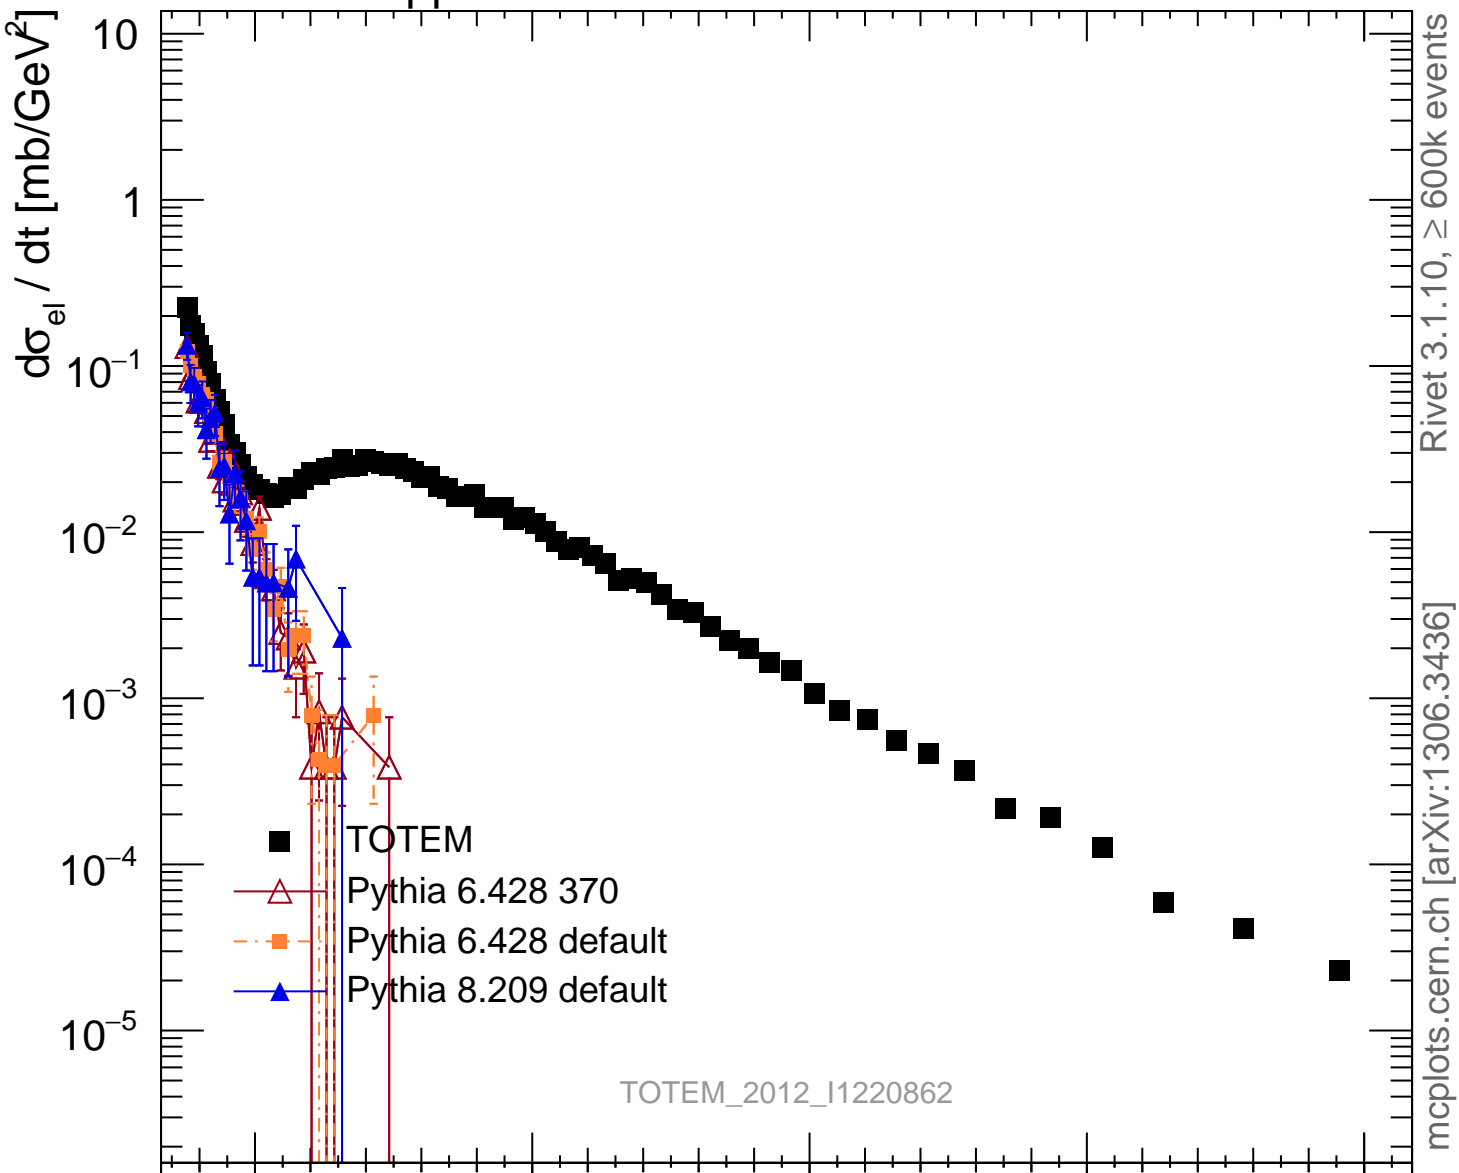

7000 GeV pp

Elastic

Rivet 3.1.10, ≥ 600k events

mcplots.cern.ch [arXiv:1306.3436]